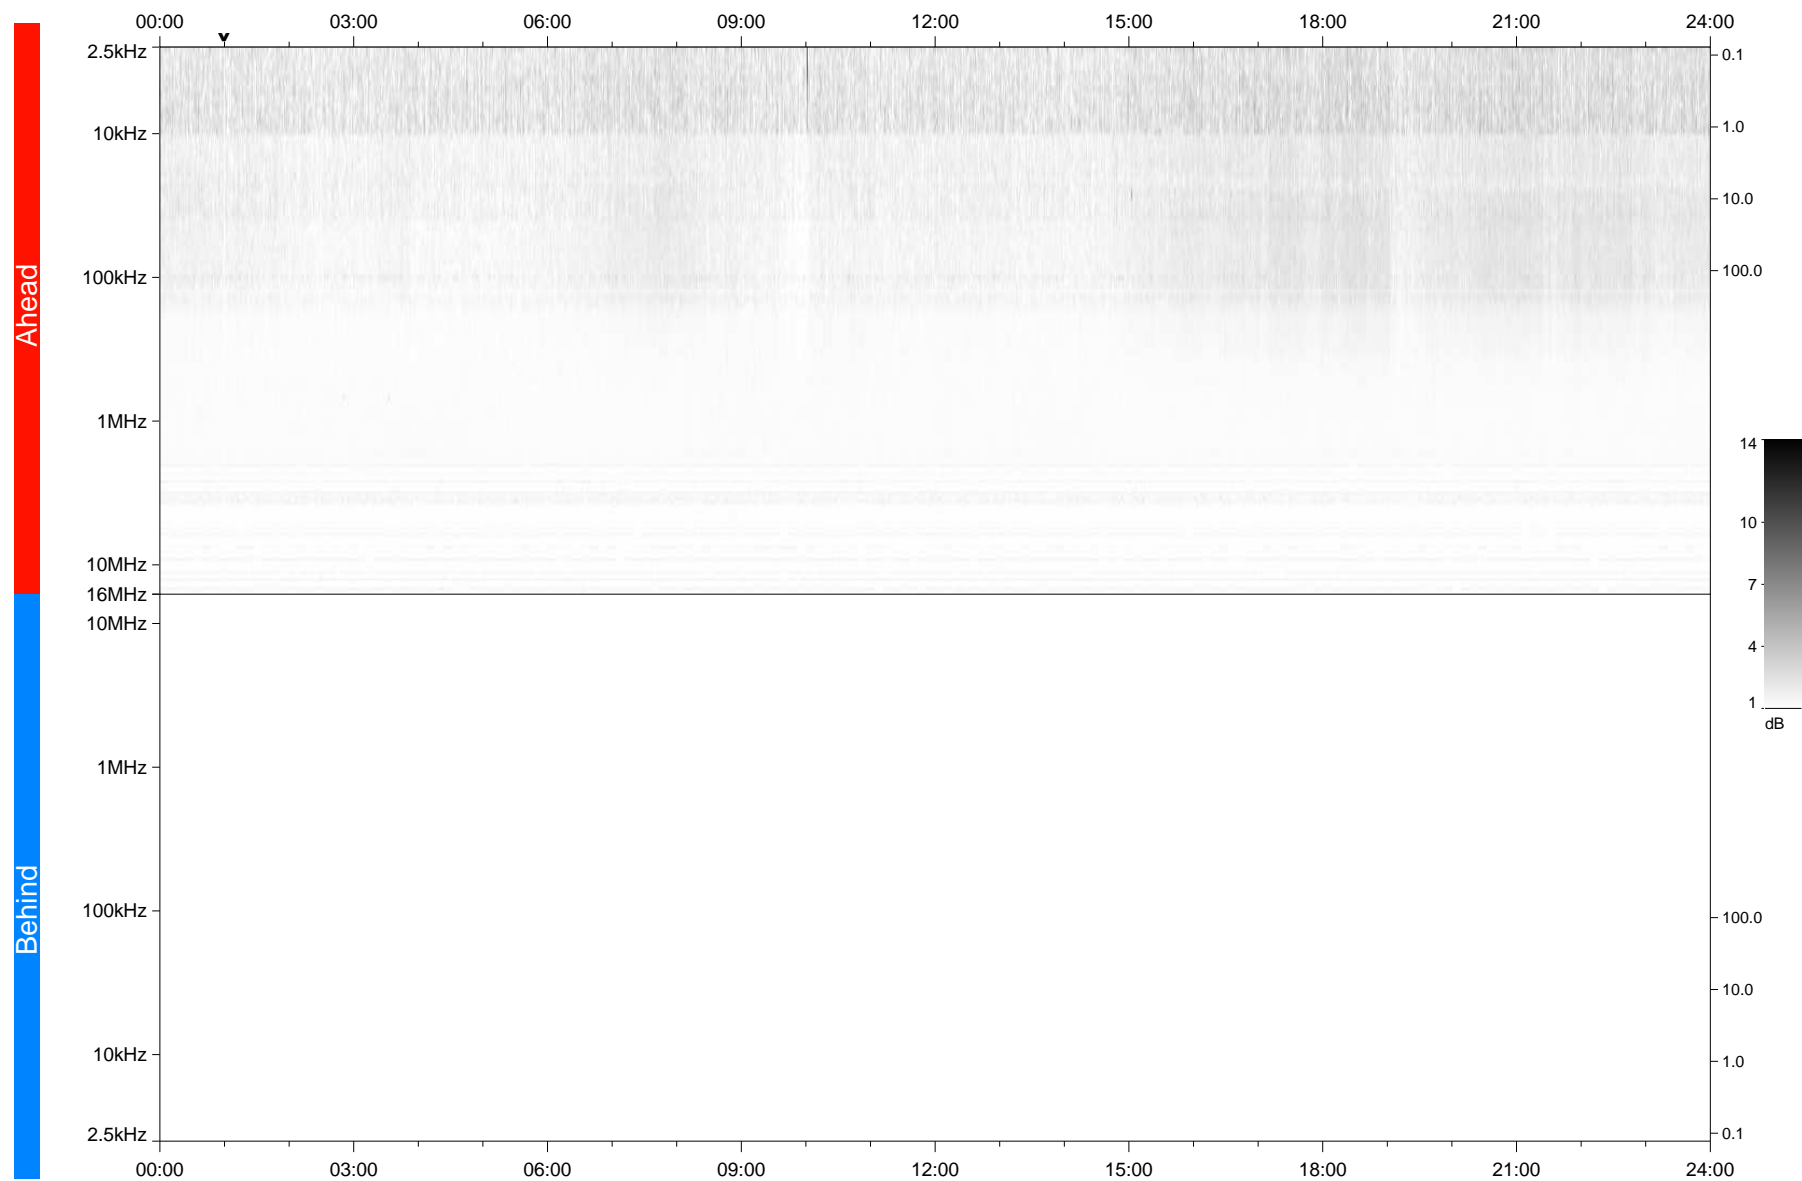

STEREO/WAVES Daily Summary - 07-Apr-2020 (DOY 098)

Ahead source file: swaves_ahead_2020_098_1_05.fin
Ahead PSE Angle: -75.5°

Behind PSE Angle: 71.6°
Behind source file: No STEREO-B data

Time (UTC)

file: stereo_swaves_daily-summary_gray_20200407_v04
made by: space.umn.edu on macOS with IDL 8.8.2 on 2022-10-03 13:43:53, with TMLib V945 / dynspec V311