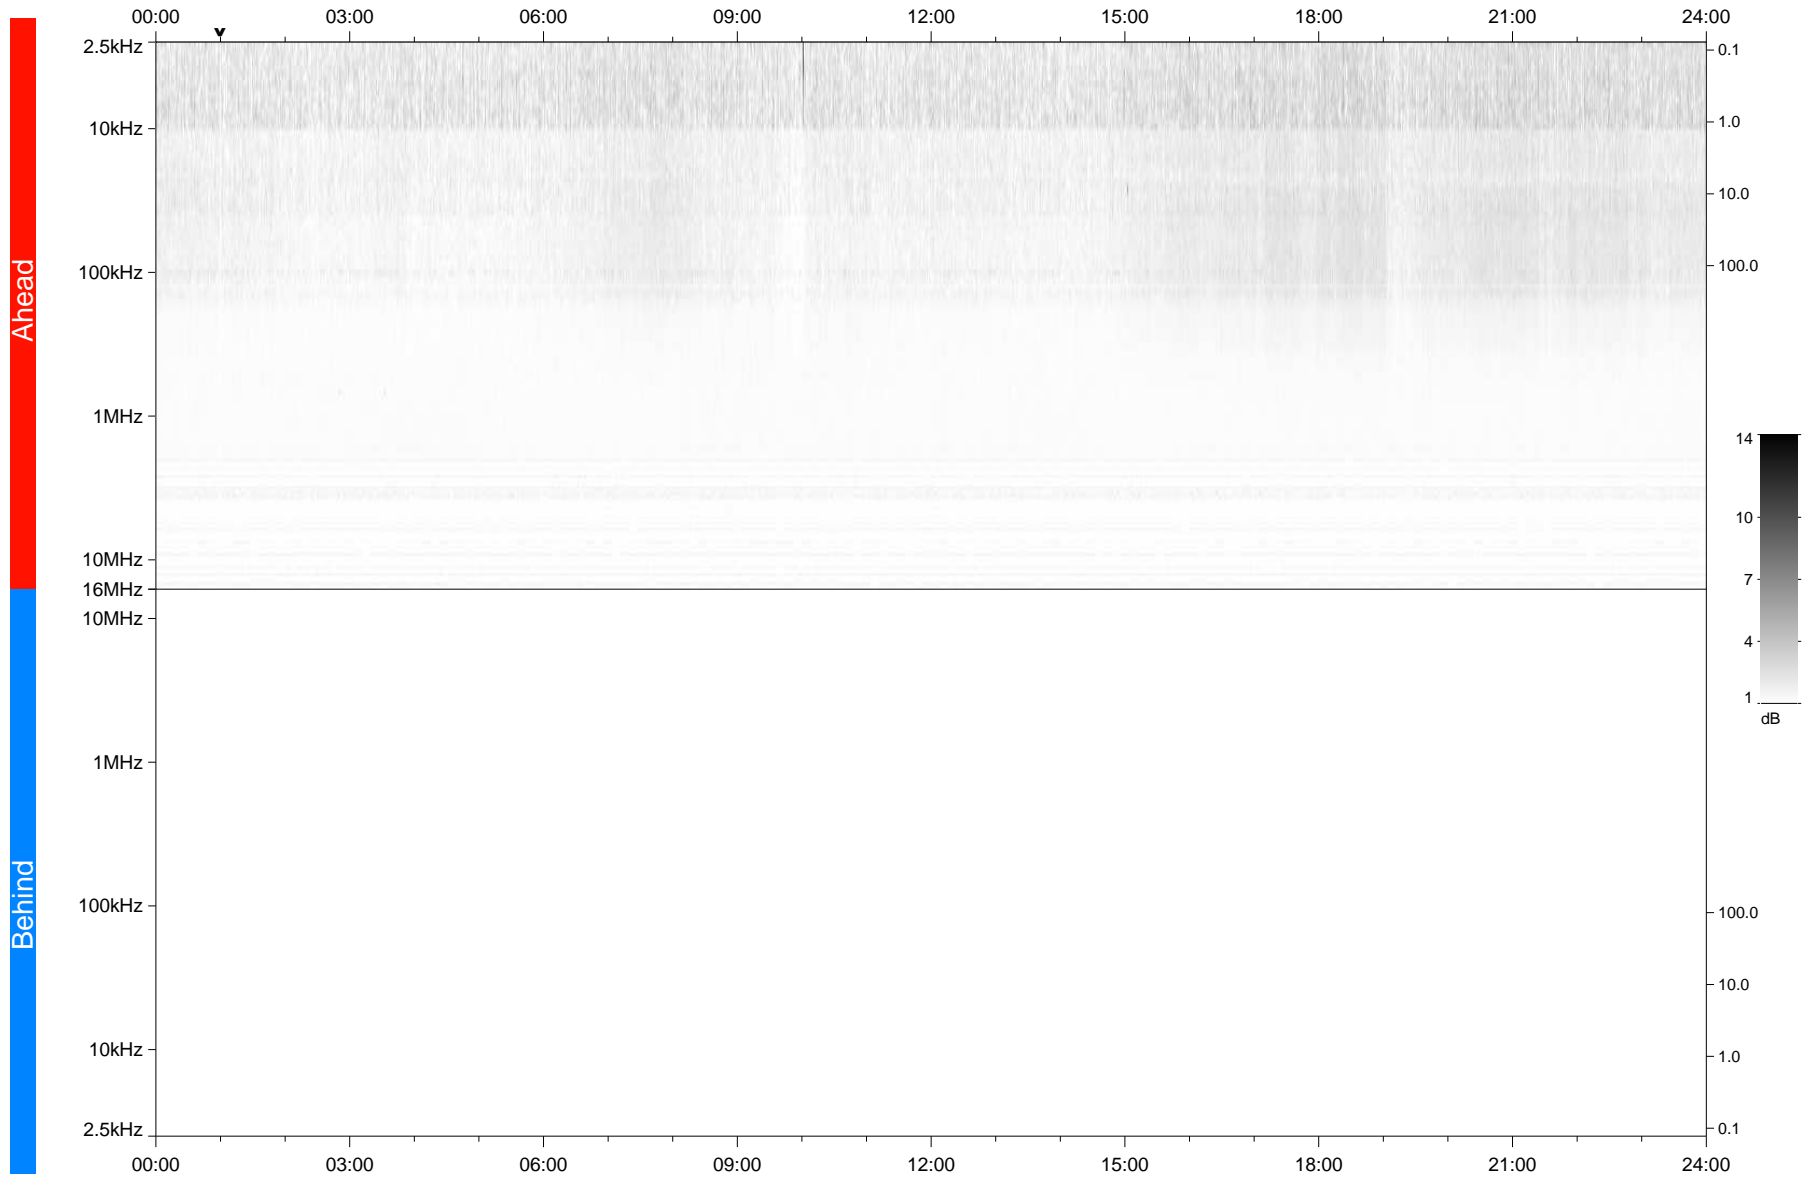

STEREO/WAVES Daily Summary - 07-Apr-2020 (DOY 098)

Ahead source file: swaves_ahead_2020_098_1_05.fin
Ahead PSE Angle: -75.5°

Behind PSE Angle: 71.6°
Behind source file: No STEREO-B data

Time (UTC)

file: stereo_swaves_daily-summary_gray_20200407_v03
made by: space.umn.edu on macOS with TDL 8.8.2 on 2022-09-15 13:07:56, with TLib V945 / dynspec V311