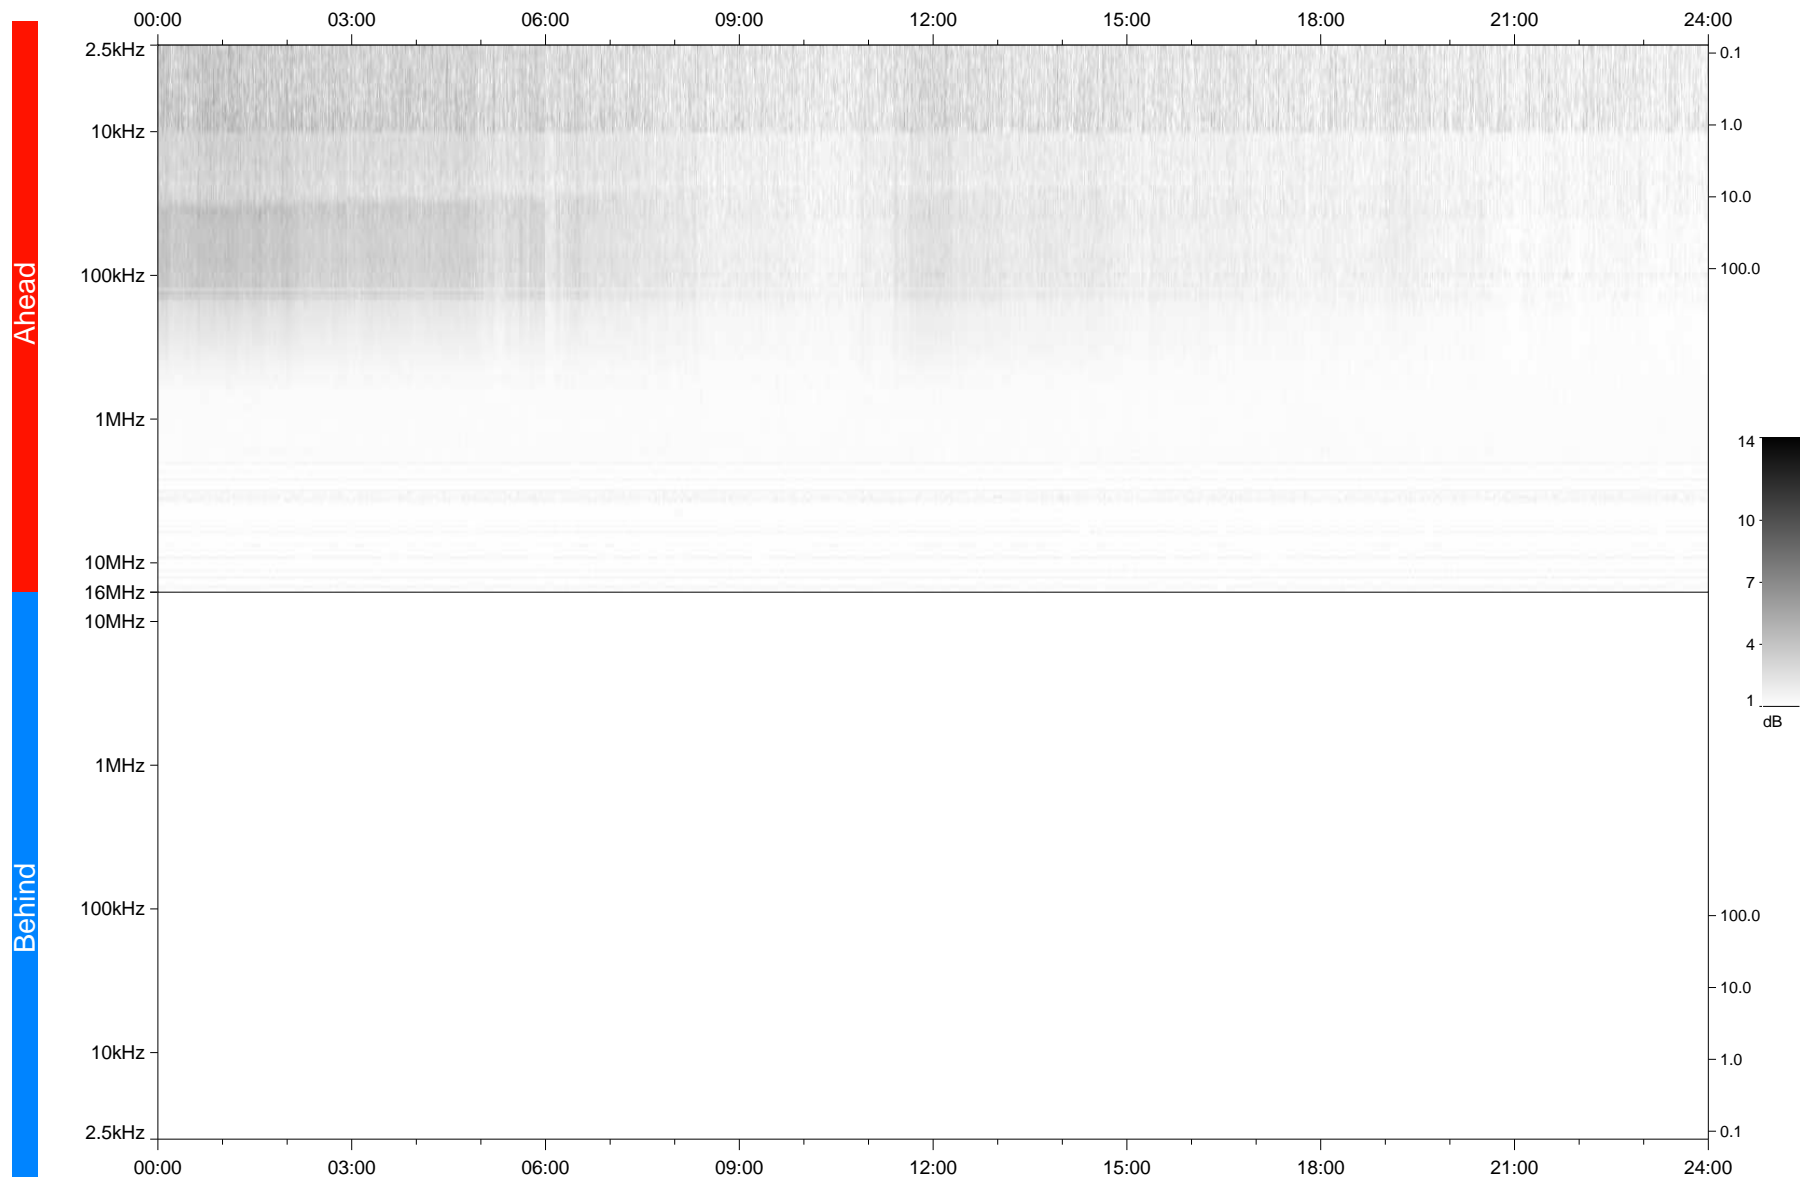

STEREO/WAVES Daily Summary - 06-Apr-2020 (DOY 097)

Ahead source file: swaves_ahead_2020_097_1_05.fin
Ahead PSE Angle: -75.6°

Behind PSE Angle: 71.6°
Behind source file: No STEREO-B data

Time (UTC)

file: stereo_swaves_daily-summary_gray_20200406_v03
made by: space.umn.edu on macOS with TDL 8.8.2 on 2022-09-15 13:06:35, with TMLib V945 / dynspec V311