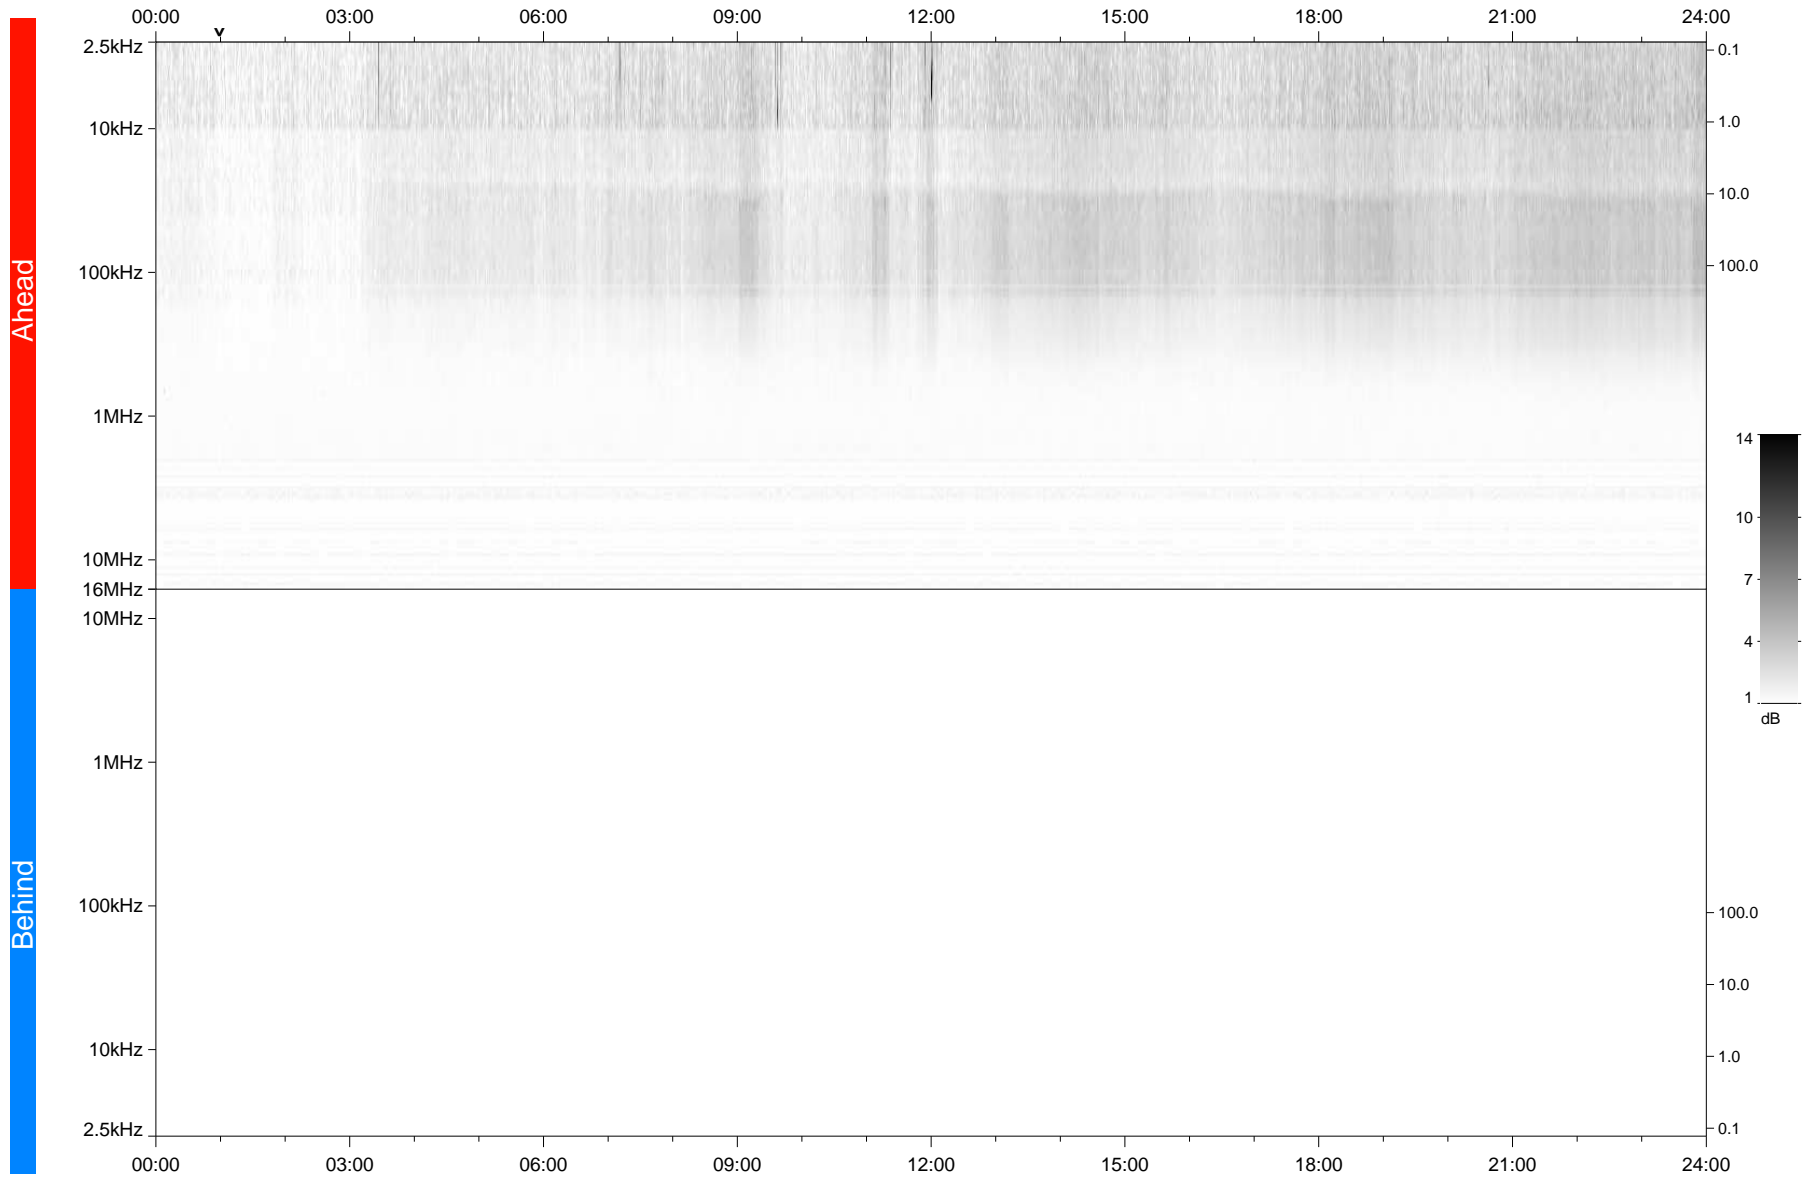

STEREO/WAVES Daily Summary - 05-Apr-2020 (DOY 096)

Ahead source file: swaves_ahead_2020_096_1_05.fin
Ahead PSE Angle: -75.6°

Behind PSE Angle: 71.7°
Behind source file: No STEREO-B data

Time (UTC)

file: stereo_swaves_daily-summary_gray_20200405_v04
made by: space.umn.edu on macOS with TDL 8.8.2 on 2022-10-03 13:40:55, with TLib V945 / dynspec V311