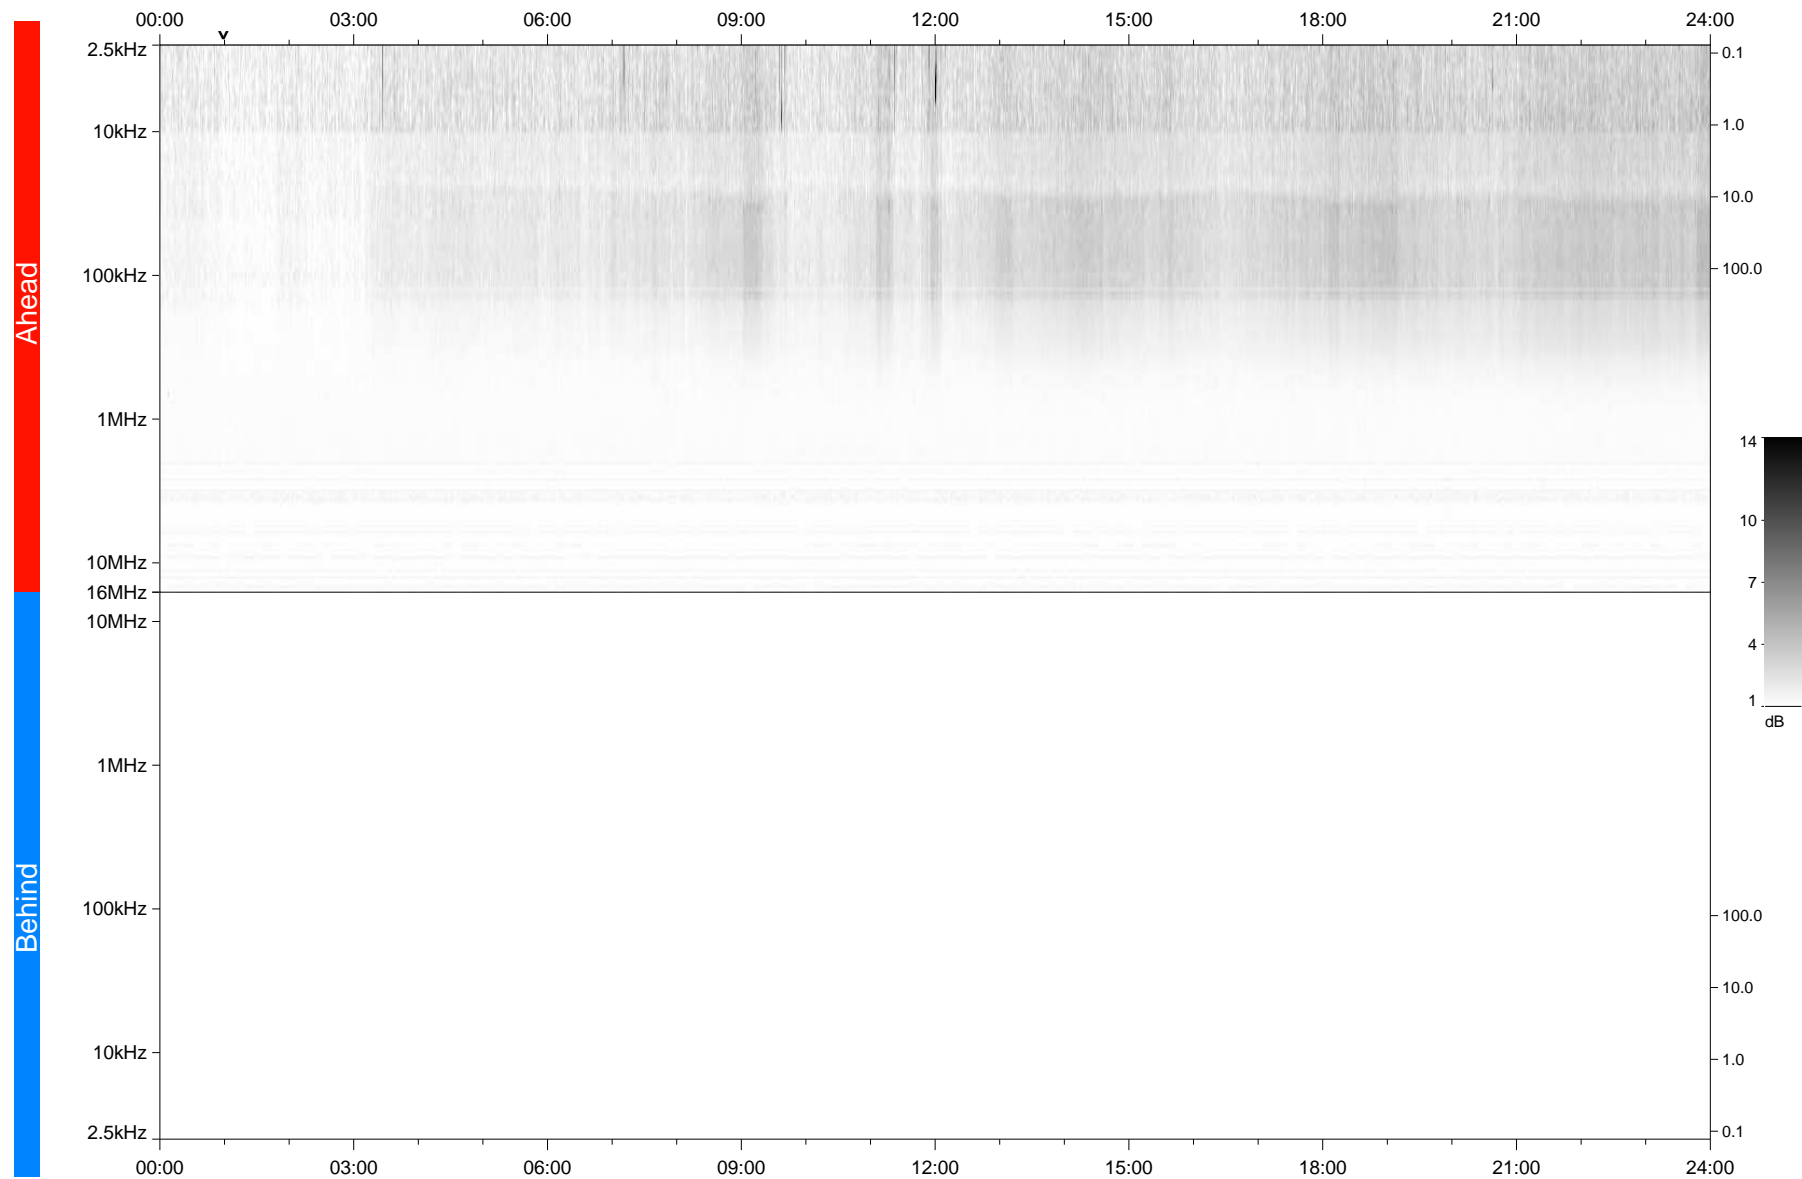

# STEREO/WAVES Daily Summary - 05-Apr-2020 (DOY 096)

Ahead source file: swaves\_ahead\_2020\_096\_1\_05.fin  
Ahead PSE Angle: -75.6°

Behind PSE Angle: 71.7°  
Behind source file: No STEREO-B data

Time (UTC)

file: stereo\_swaves\_daily-summary\_gray\_20200405\_v03  
made by: space.umn.edu on macOS with TDL 8.8.2 on 2022-09-15 13:05:13, with TLib V945 / dynspec V311