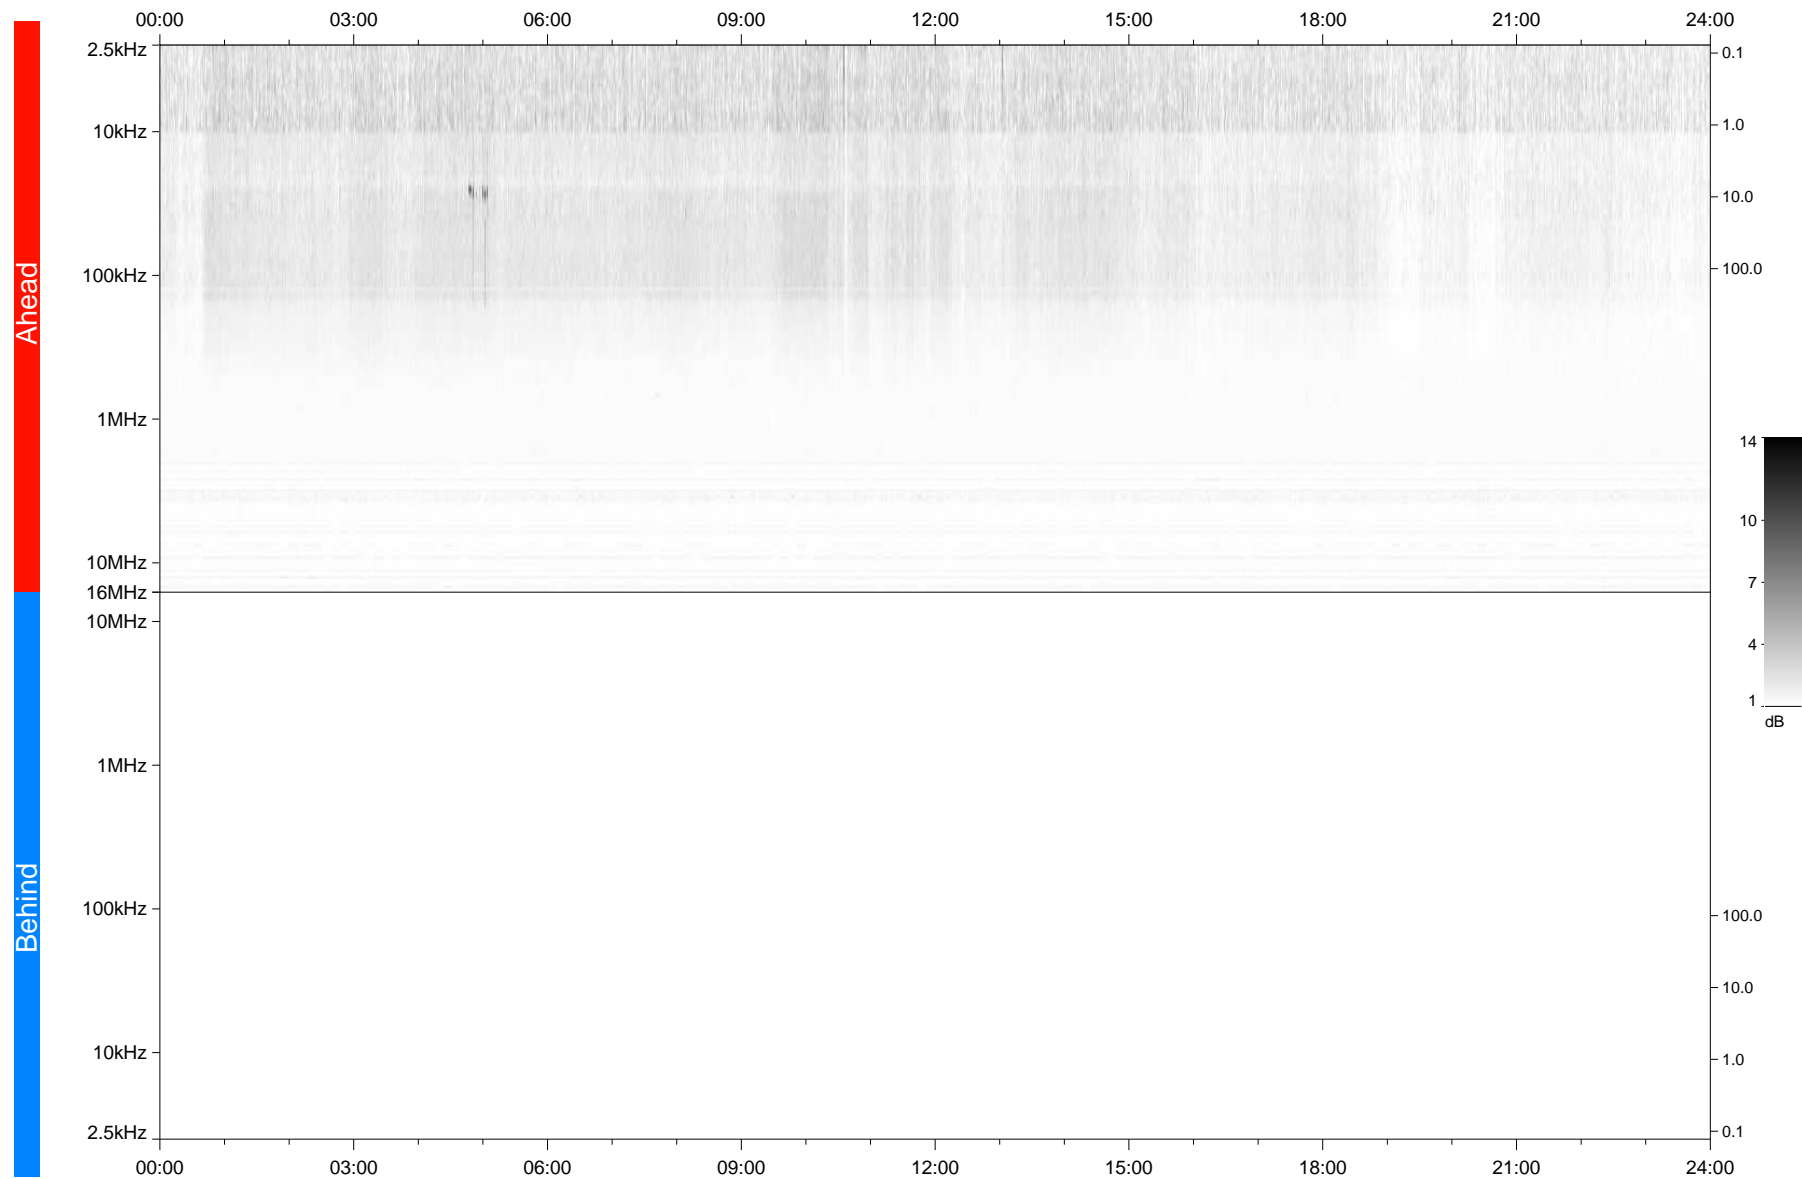

STEREO/WAVES Daily Summary - 04-Apr-2020 (DOY 095)

Ahead source file: swaves_ahead_2020_095_1_05.fin
Ahead PSE Angle: -75.7°

Behind PSE Angle: 71.9°
Behind source file: No STEREO-B data

Time (UTC)

file: stereo_swaves_daily-summary_gray_20200404_v04
made by: space.umn.edu on macOS with TDL 8.8.2 on 2022-10-03 13:39:24, with TLib V945 / dynspec V311