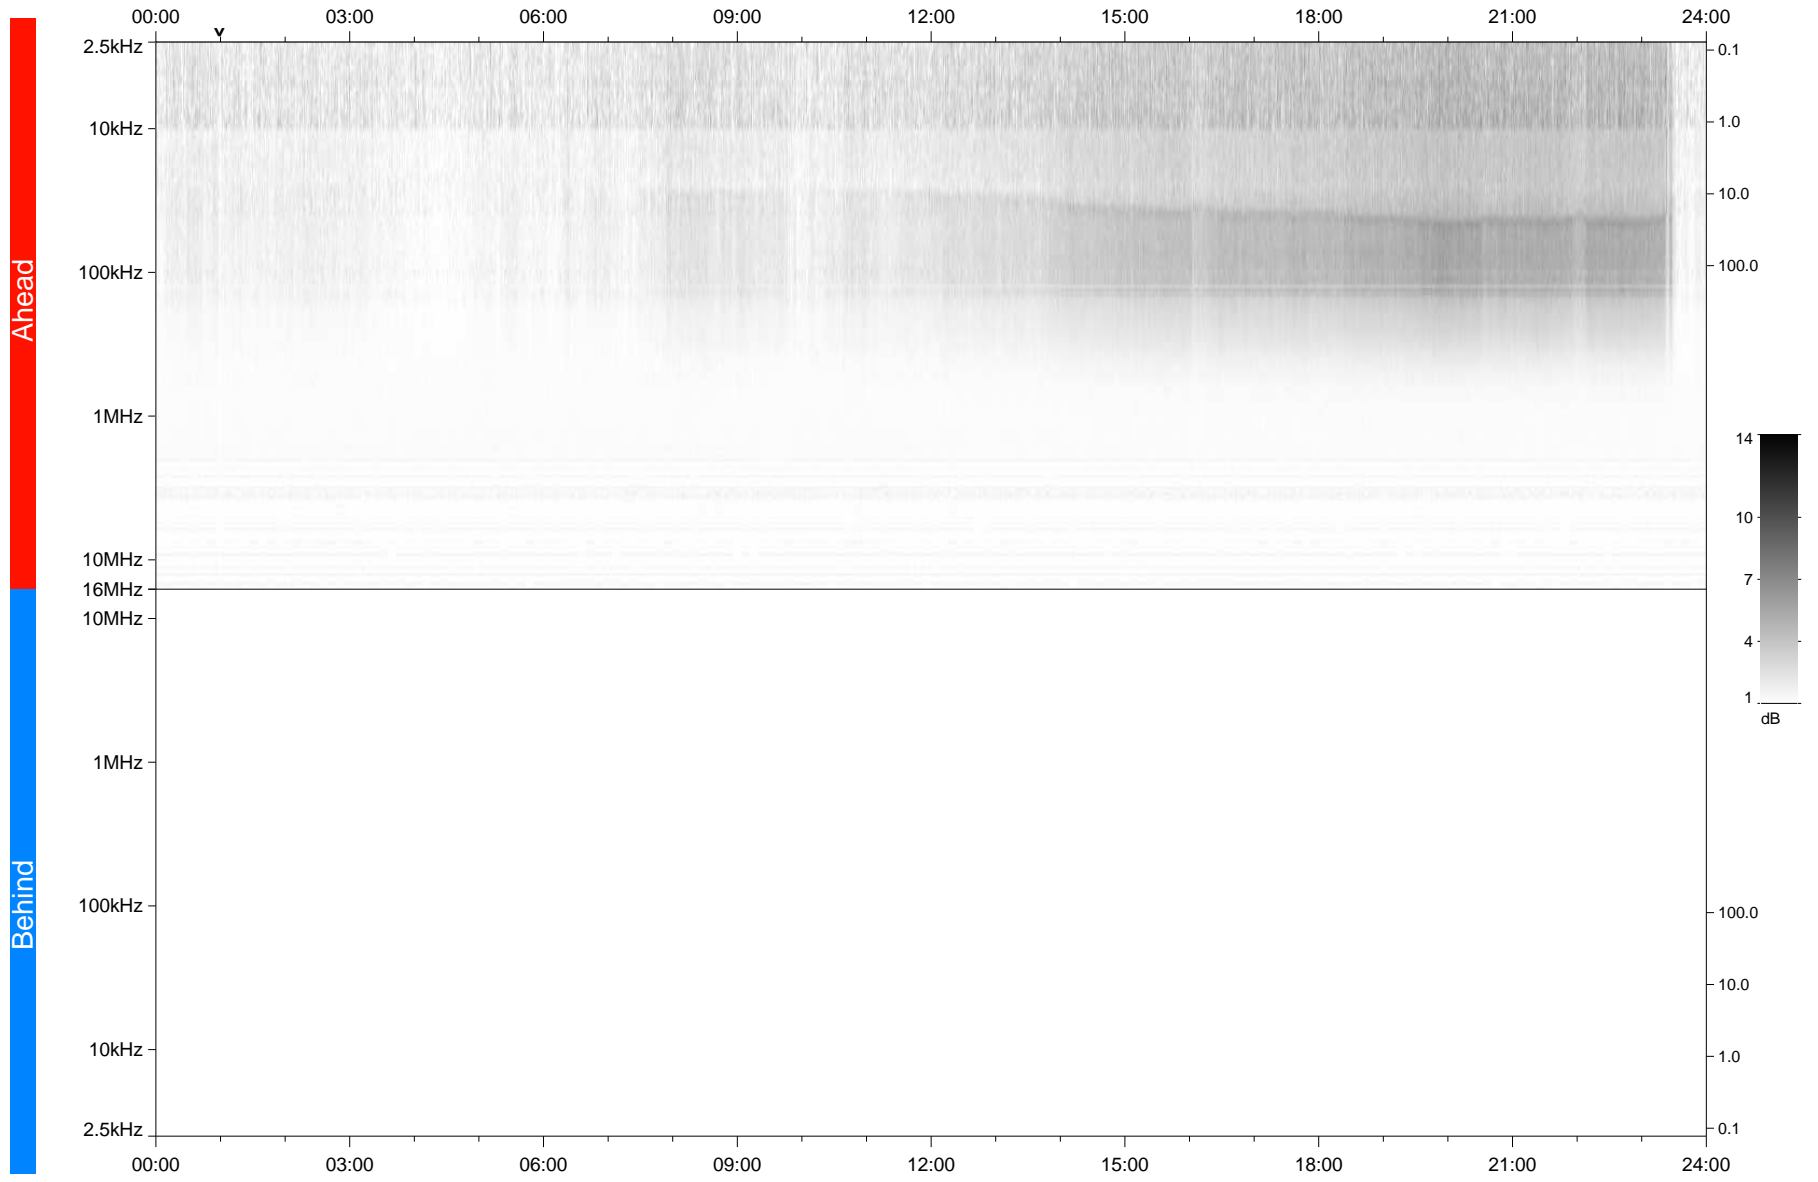

# STEREO/WAVES Daily Summary - 03-Apr-2020 (DOY 094)

Ahead source file: swaves\_ahead\_2020\_094\_1\_05.fin  
Ahead PSE Angle: -75.7°

Behind PSE Angle: 72.0°  
Behind source file: No STEREO-B data

Time (UTC)

file: stereo\_swaves\_daily-summary\_gray\_20200403\_v03  
made by: space.umn.edu on macOS with IDL 8.8.2 on 2022-09-15 13:02:29, with TMLib V945 / dynspec V311