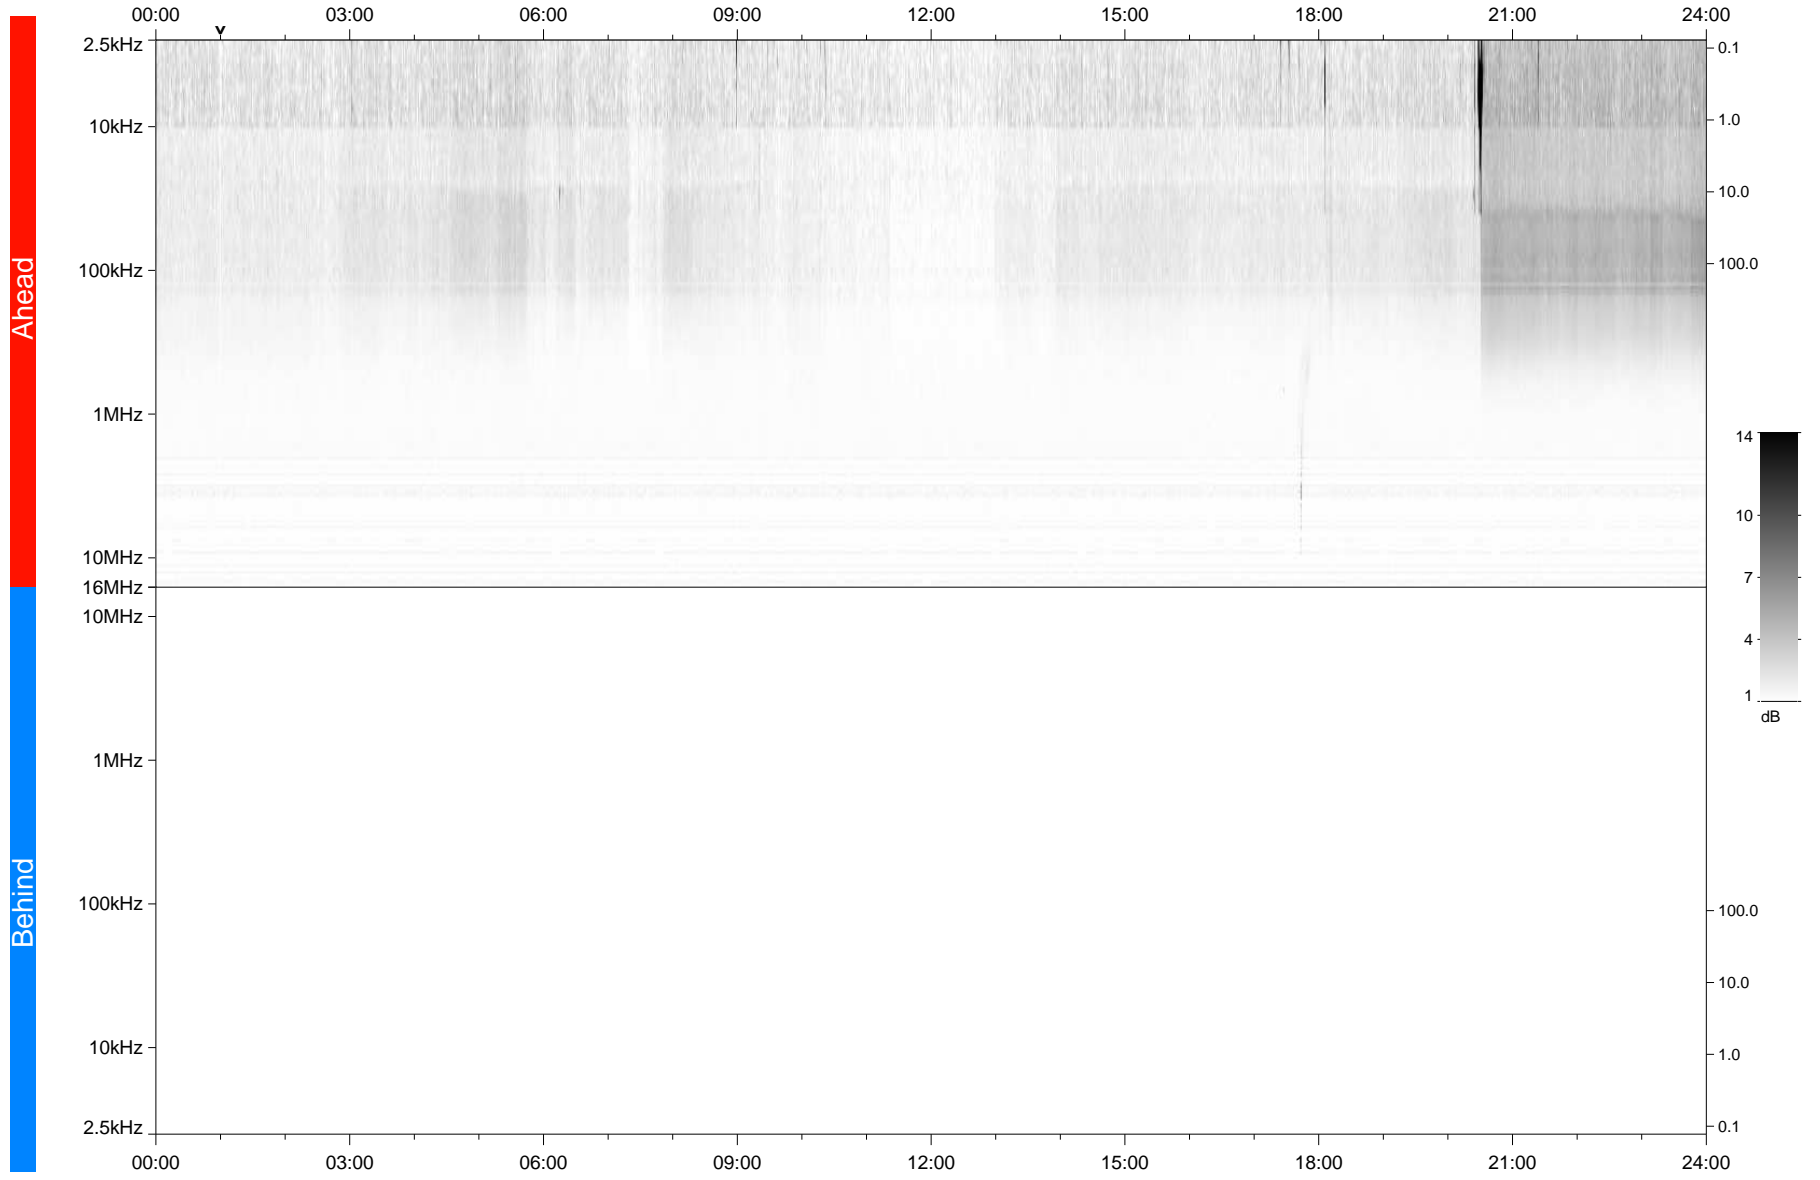

# STEREO/WAVES Daily Summary - 01-Apr-2020 (DOY 092)

Ahead source file: swaves\_ahead\_2020\_092\_1\_05.fin  
Ahead PSE Angle: -75.8°

Behind PSE Angle: 72.2°  
Behind source file: No STEREO-B data

Time (UTC)

file: stereo\_swaves\_daily-summary\_gray\_20200401\_v03  
made by: space.umn.edu on macOS with TDL 8.8.2 on 2022-09-15 12:59:44, with Tlib V945 / dynspec V311