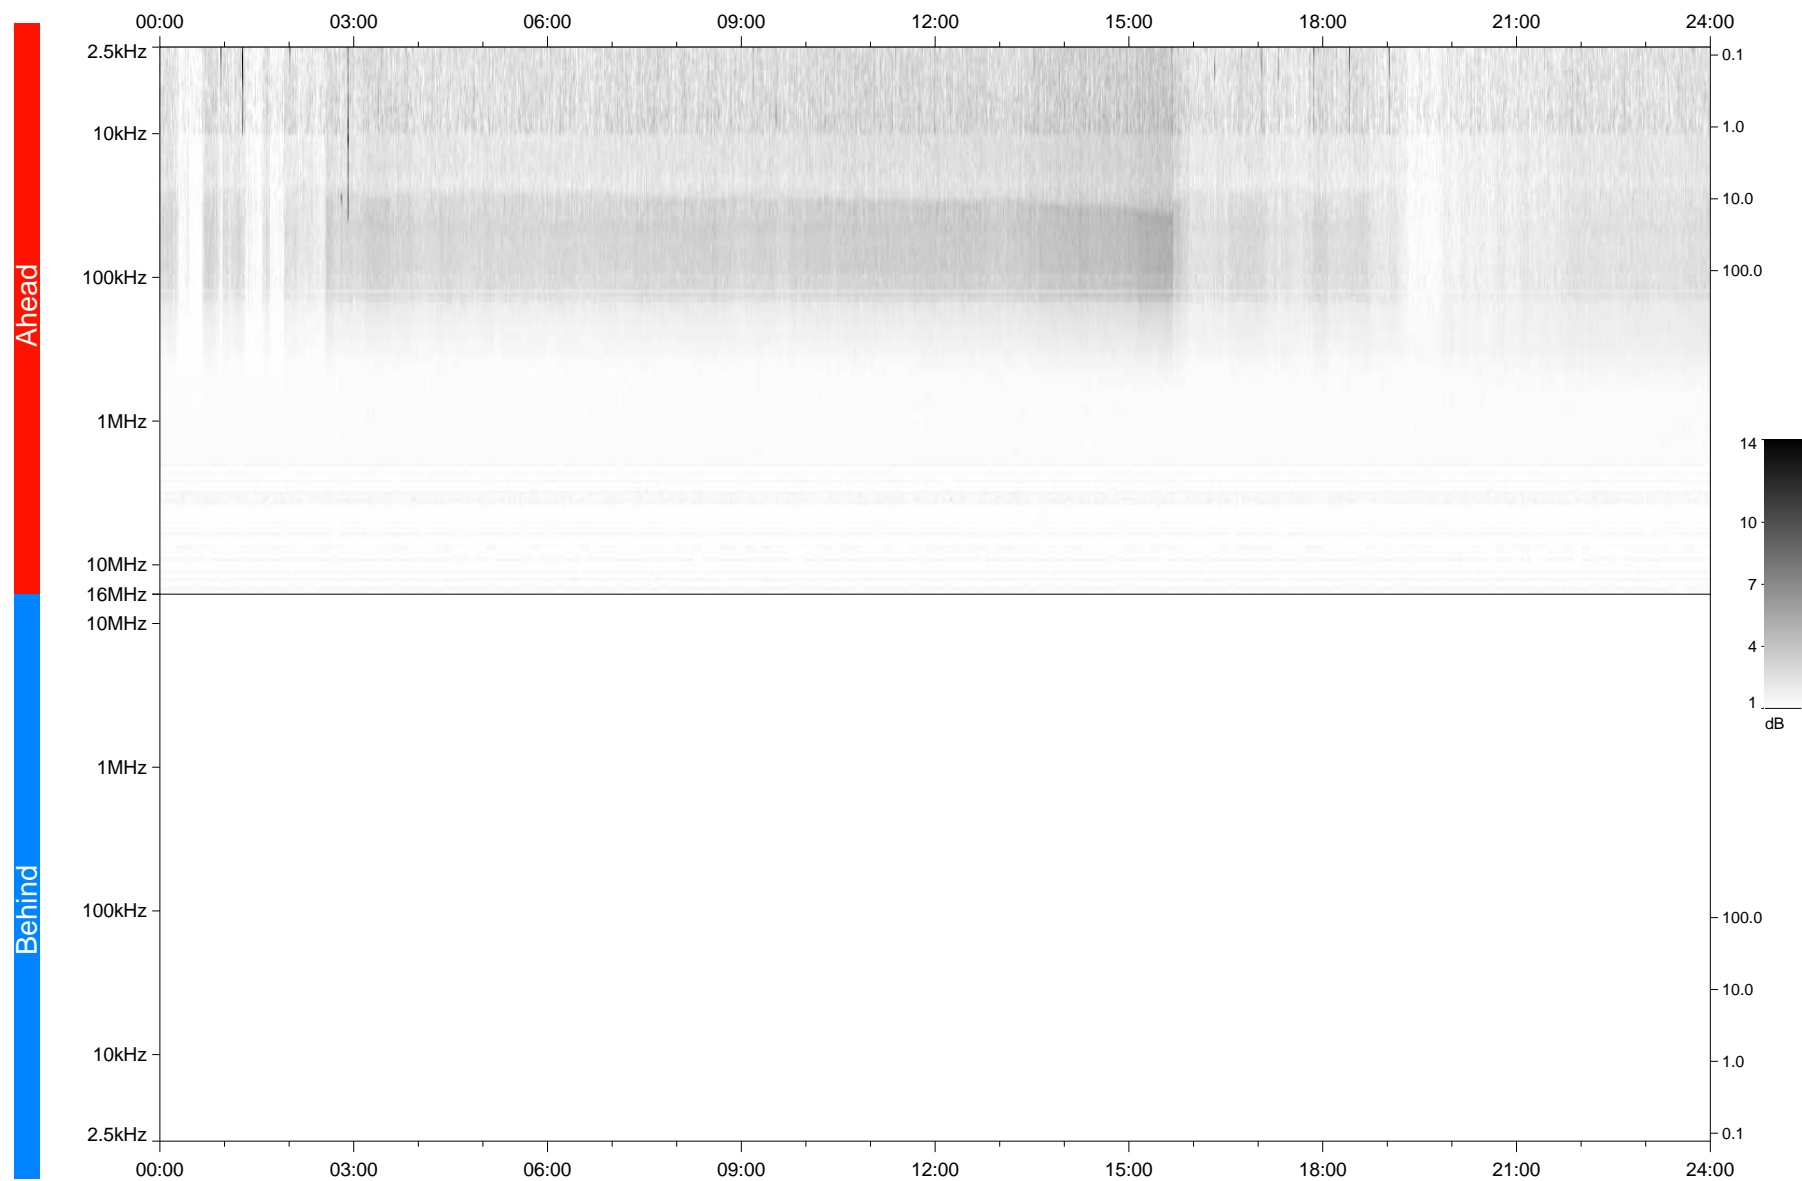

# STEREO/WAVES Daily Summary - 31-Mar-2020 (DOY 091)

Ahead source file: swaves\_ahead\_2020\_091\_1\_05.fin  
Ahead PSE Angle: -75.8°

Behind PSE Angle: 72.4°  
Behind source file: No STEREO-B data

Time (UTC)

file: stereo\_swaves\_daily-summary\_gray\_20200331\_v04  
made by: space.umn.edu on macOS with TDL 8.8.2 on 2022-10-03 13:33:25, with TLib V945 / dynspec V311