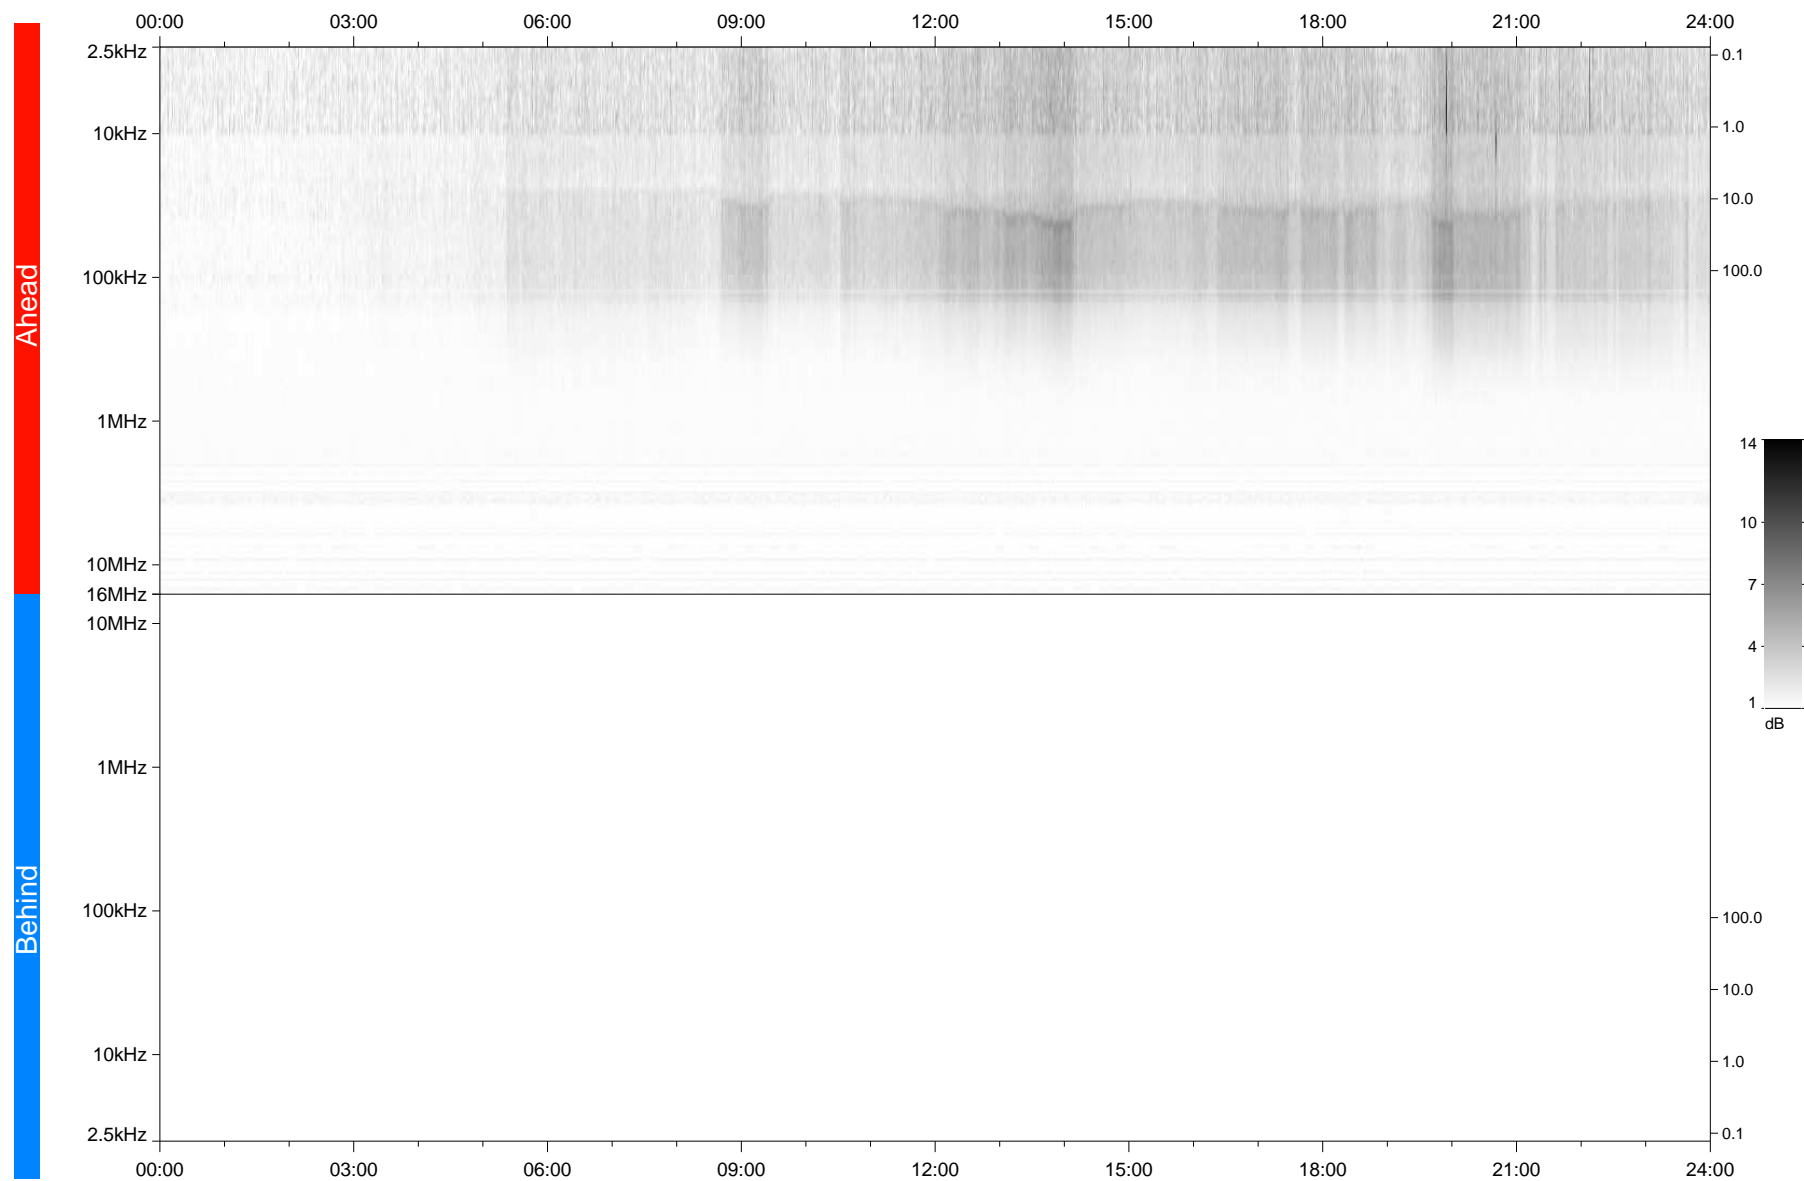

STEREO/WAVES Daily Summary - 29-Mar-2020 (DOY 089)

Ahead source file: swaves_ahead_2020_089_1_05.fin
Ahead PSE Angle: -76.0°

Behind PSE Angle: 72.5°
Behind source file: No STEREO-B data

Time (UTC)

file: stereo_swaves_daily-summary_gray_20200329_v04
made by: space.umn.edu on macOS with TDL 8.8.2 on 2022-10-03 13:30:25, with Tlib V945 / dynspec V311