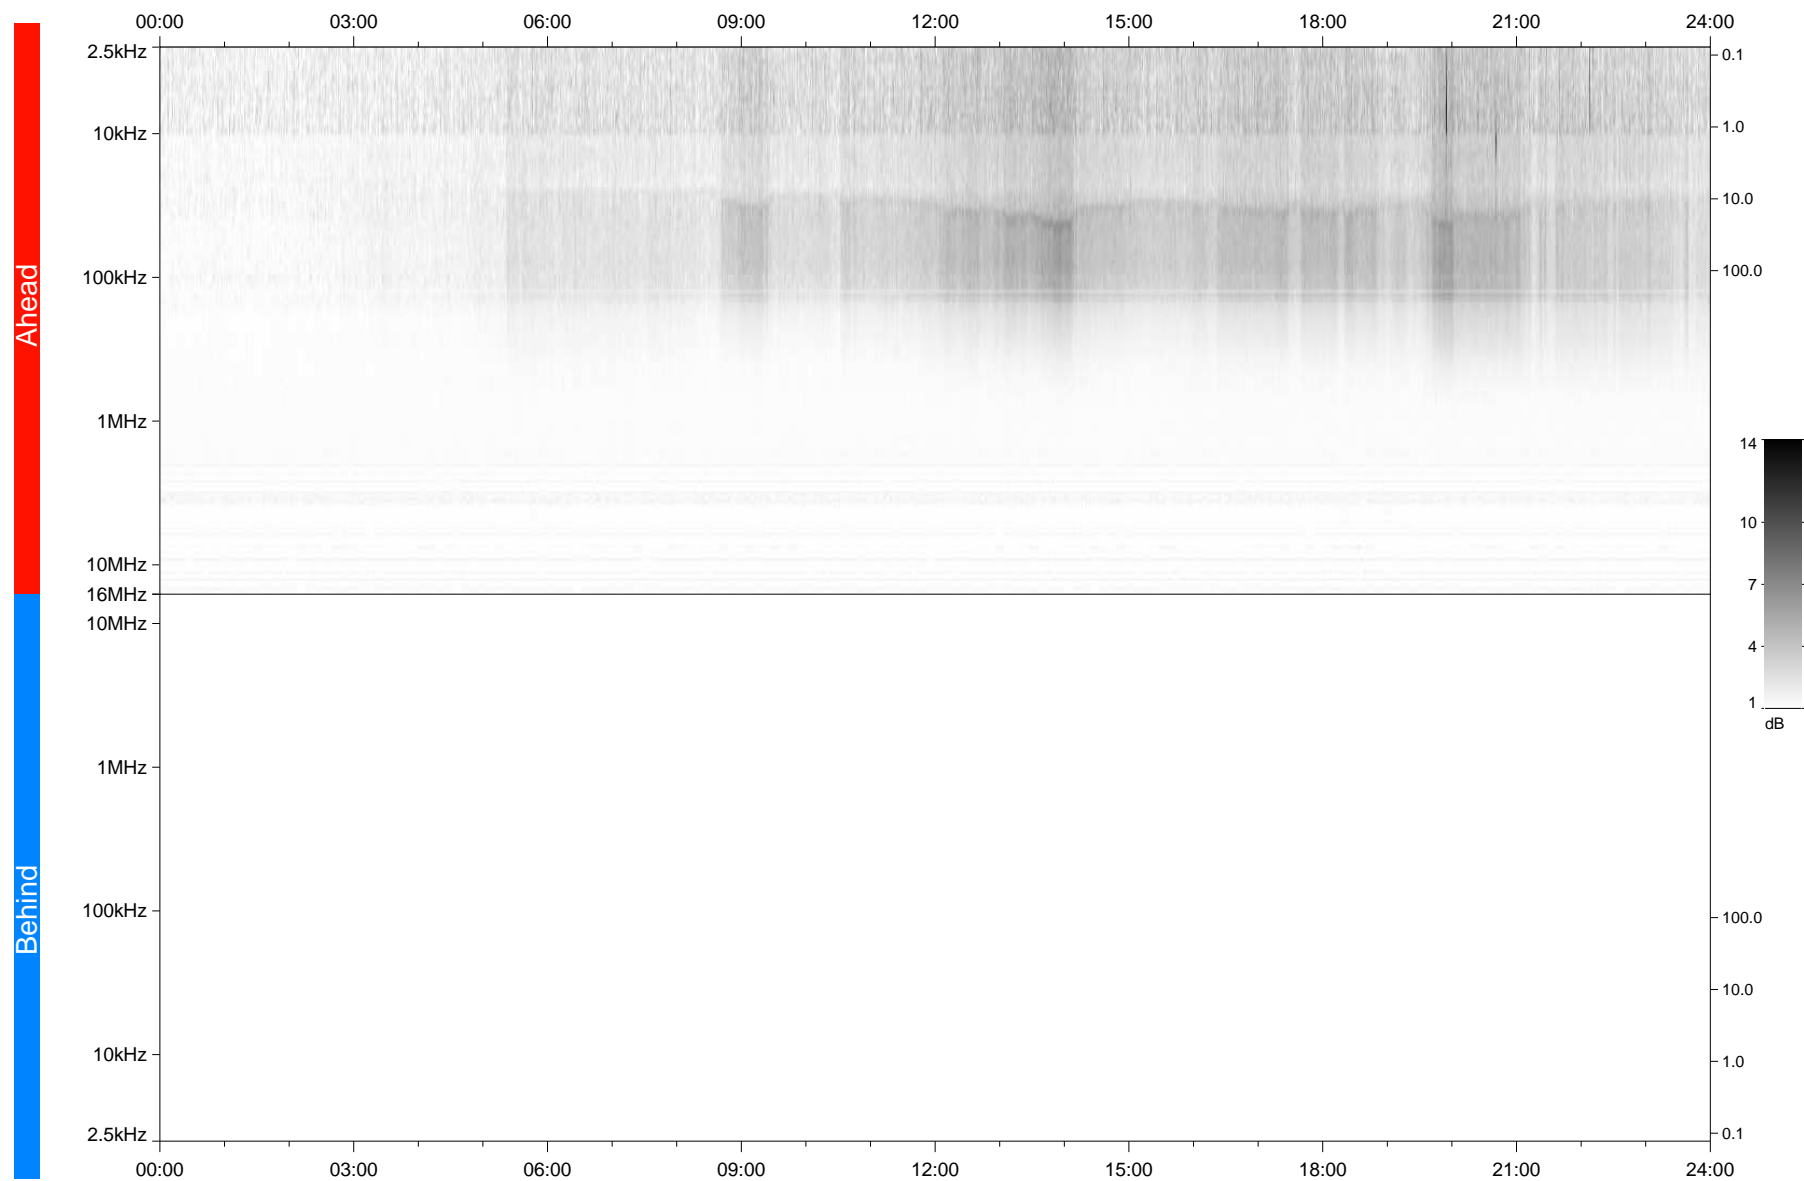

STEREO/WAVES Daily Summary - 29-Mar-2020 (DOY 089)

Ahead source file: swaves_ahead_2020_089_1_05.fin
Ahead PSE Angle: -76.0°

Behind PSE Angle: 72.5°
Behind source file: No STEREO-B data

Time (UTC)

file: stereo_swaves_daily-summary_gray_20200329_v03
made by: space.umn.edu on macOS with TDL 8.8.2 on 2022-09-15 12:55:38, with Tlib V945 / dynspec V311