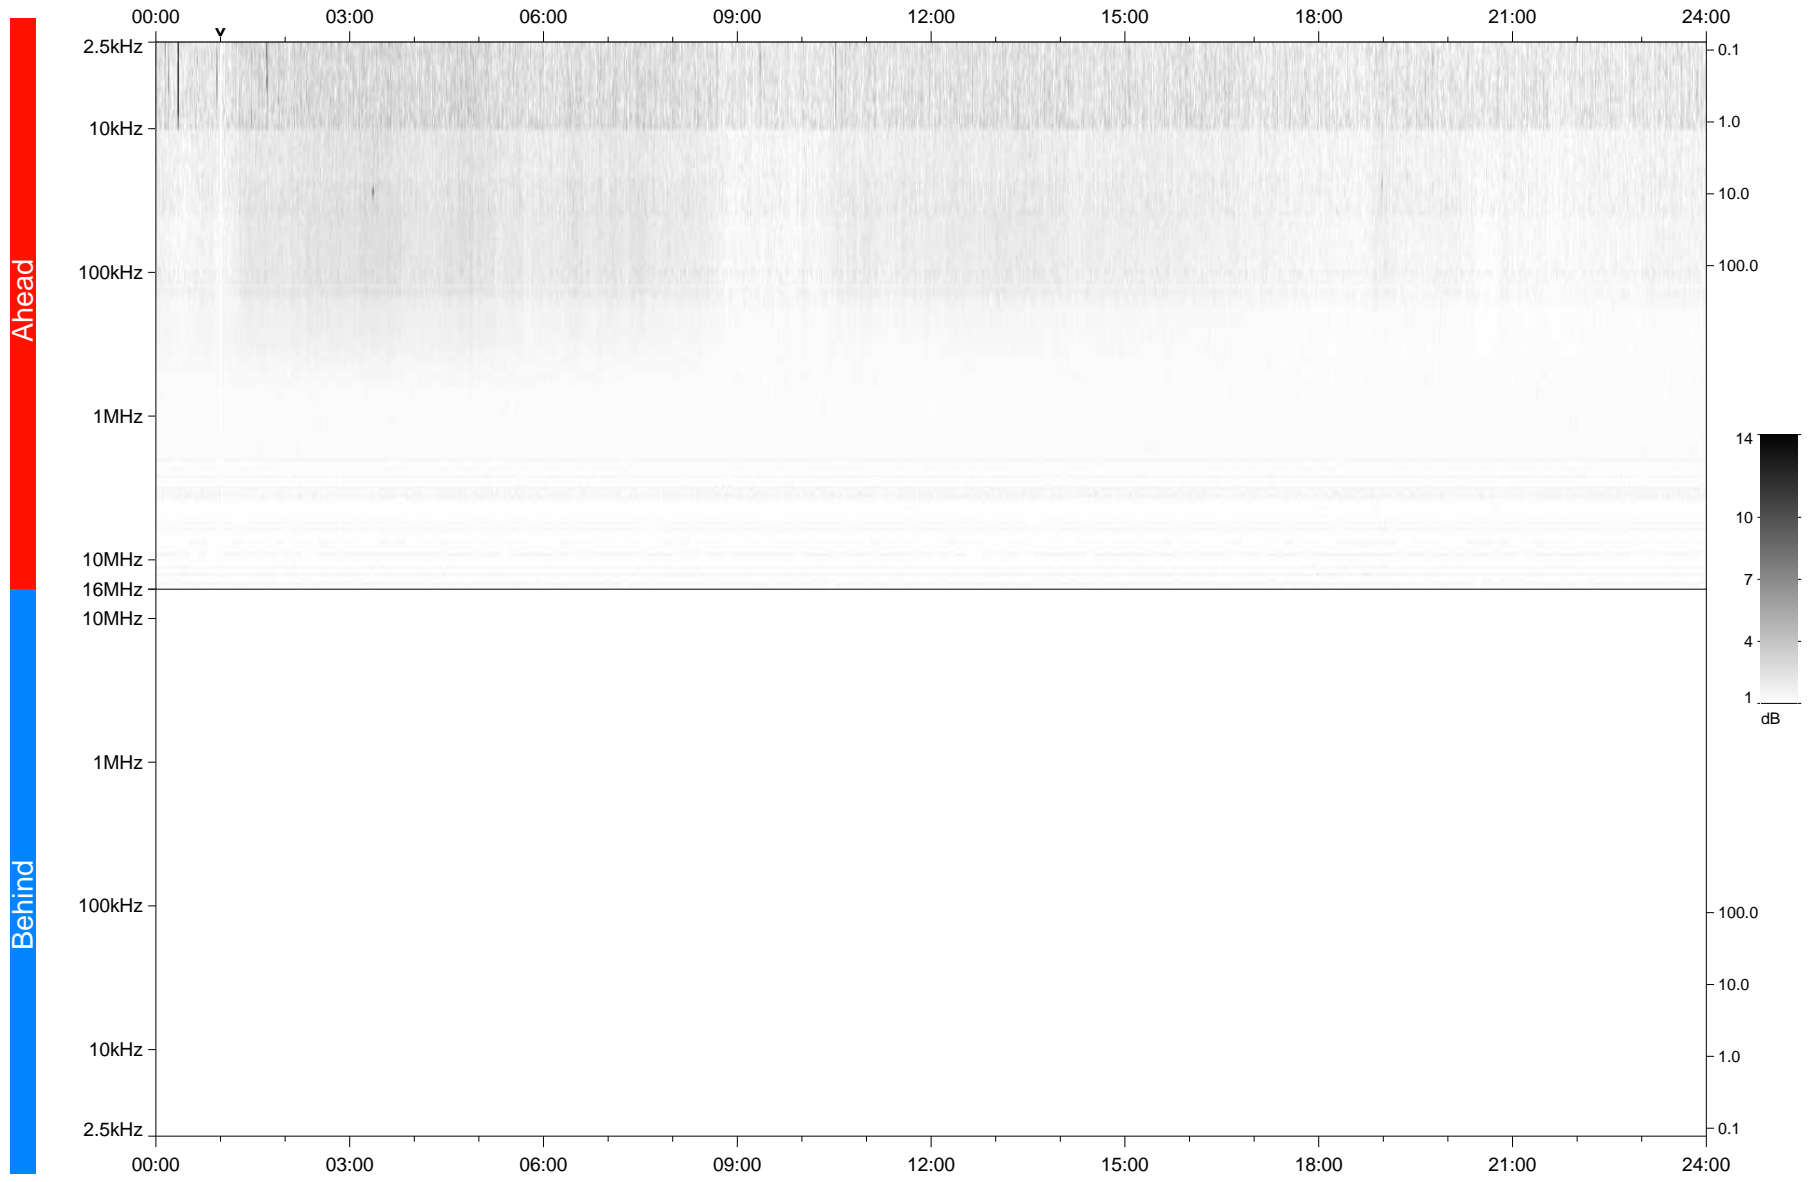

# STEREO/WAVES Daily Summary - 28-Mar-2020 (DOY 088)

Ahead source file: swaves\_ahead\_2020\_088\_1\_05.fin  
Ahead PSE Angle: -76.0°

Behind PSE Angle: 72.7°  
Behind source file: No STEREO-B data

Time (UTC)

file: stereo\_swaves\_daily-summary\_gray\_20200328\_v04  
made by: space.umn.edu on macOS with IDL 8.8.2 on 2022-10-03 13:28:54, with TMLib V945 / dynspec V311