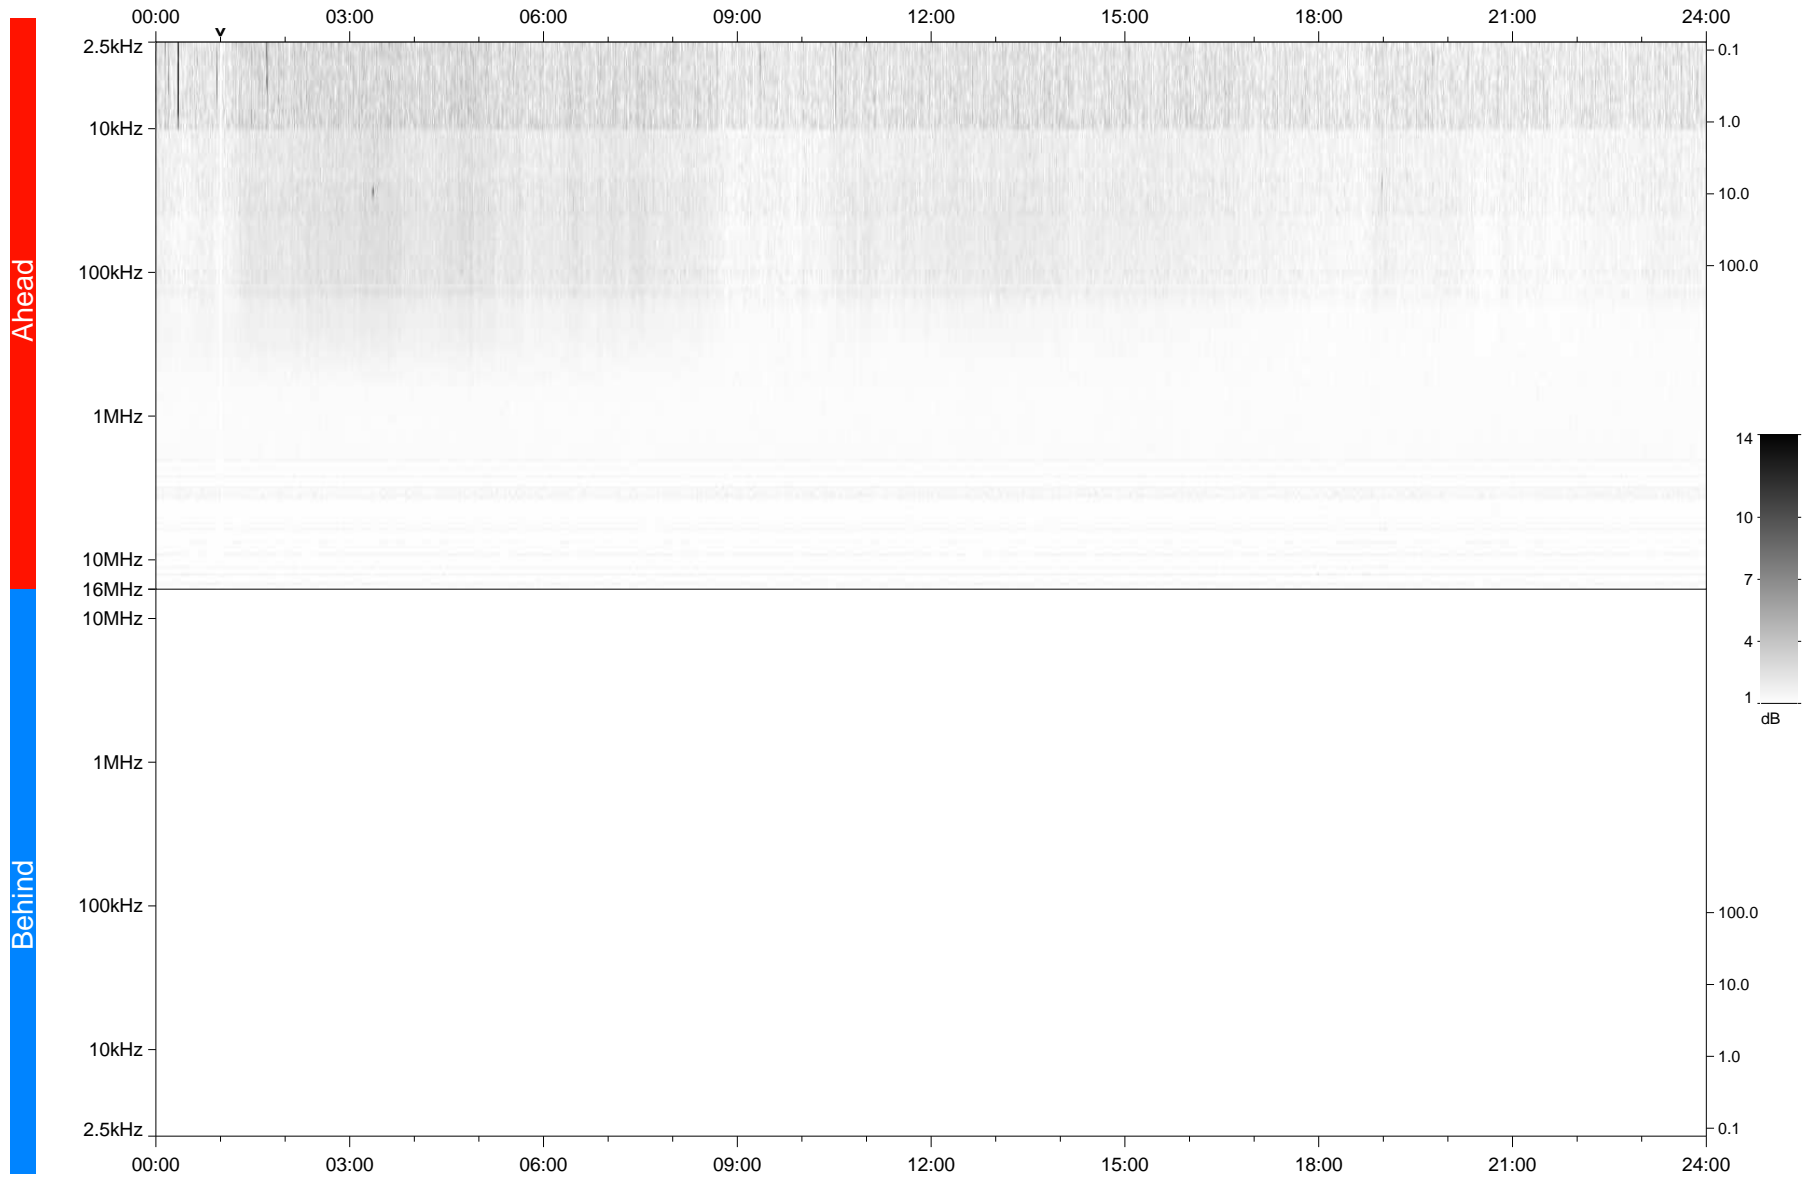

STEREO/WAVES Daily Summary - 28-Mar-2020 (DOY 088)

Ahead source file: swaves_ahead_2020_088_1_05.fin
Ahead PSE Angle: -76.0°

Behind PSE Angle: 72.7°
Behind source file: No STEREO-B data

Time (UTC)

file: stereo_swaves_daily-summary_gray_20200328_v03
made by: space.umn.edu on macOS with TDL 8.8.2 on 2022-09-15 12:54:14, with TLib V945 / dynspec V311