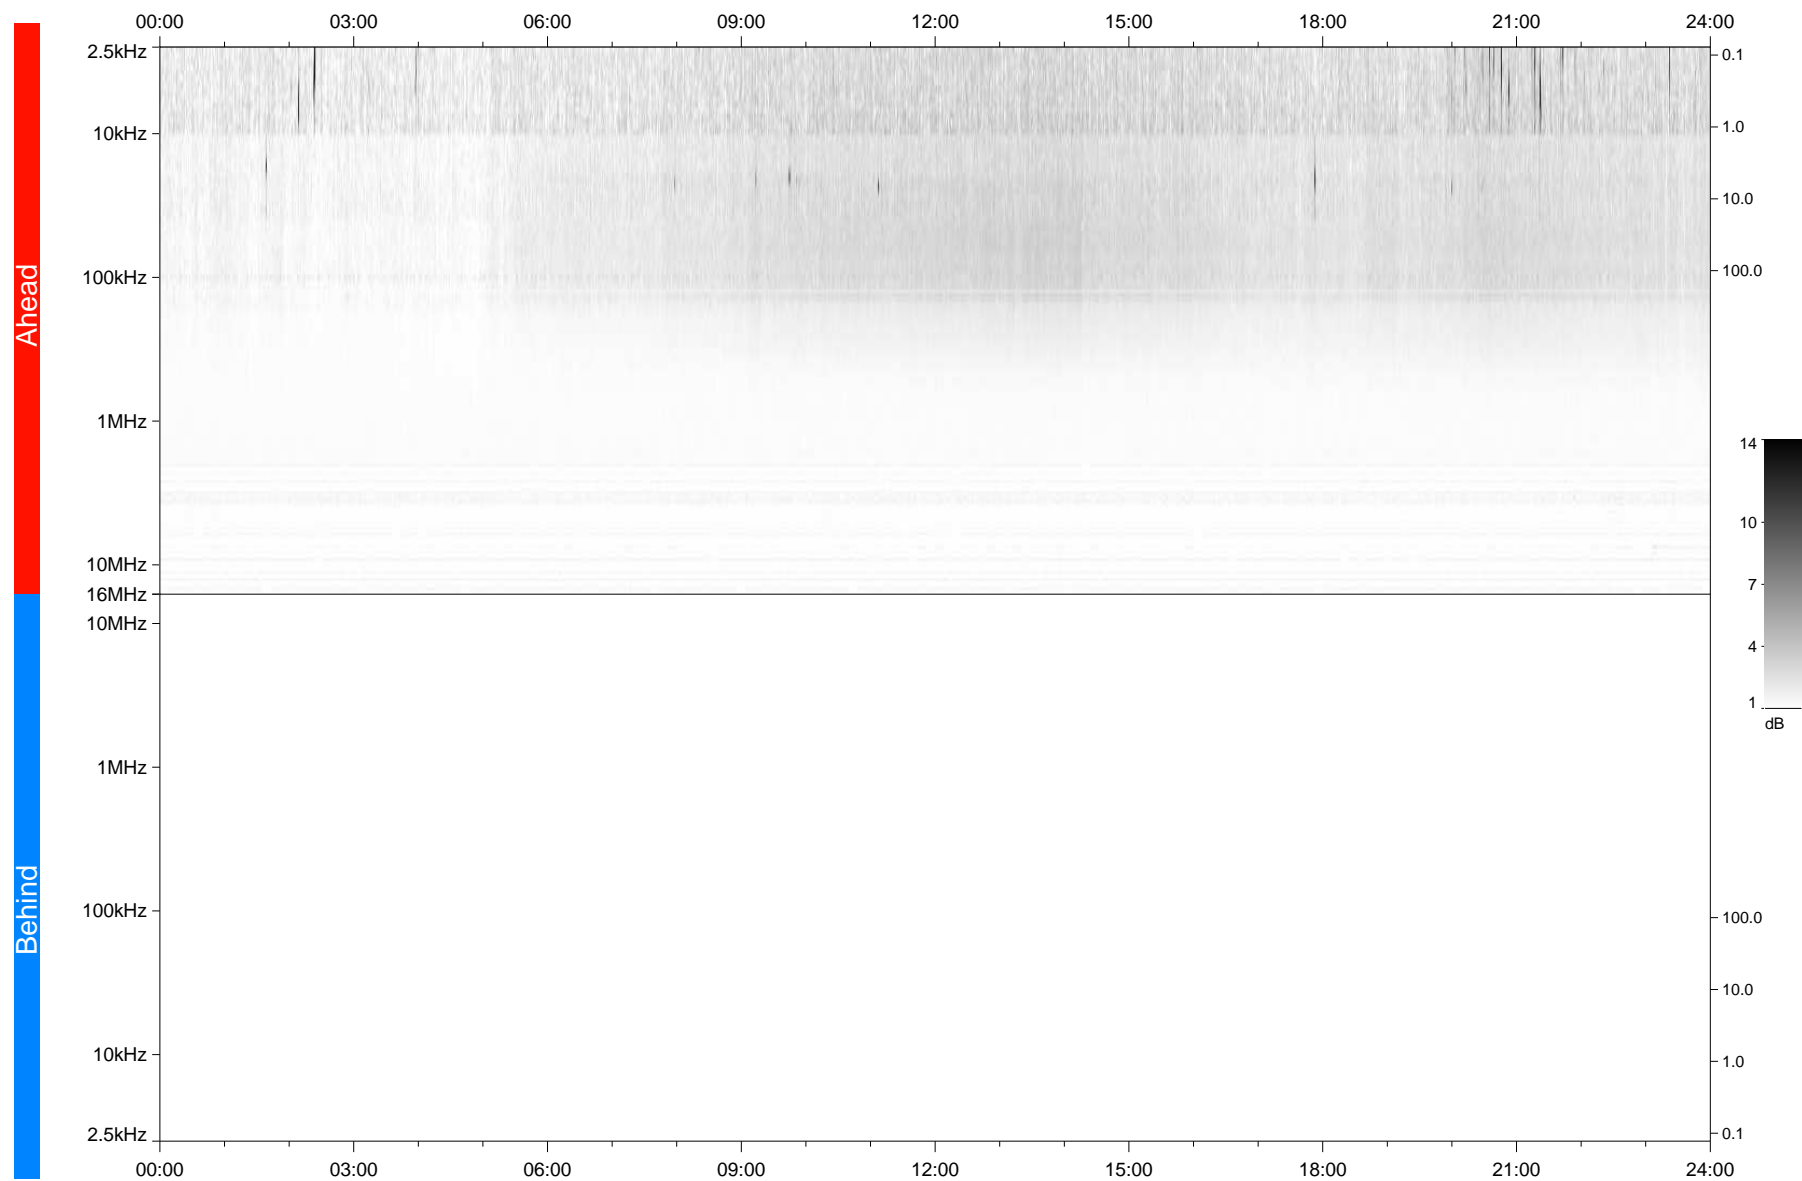

STEREO/WAVES Daily Summary - 27-Mar-2020 (DOY 087)

Ahead source file: swaves_ahead_2020_087_1_05.fin
Ahead PSE Angle: -76.0°

Behind PSE Angle: 72.8°
Behind source file: No STEREO-B data

Time (UTC)

file: stereo_swaves_daily-summary_gray_20200327_v04
made by: space.umn.edu on macOS with IDL 8.8.2 on 2022-10-03 13:27:25, with TMLib V945 / dynspec V311