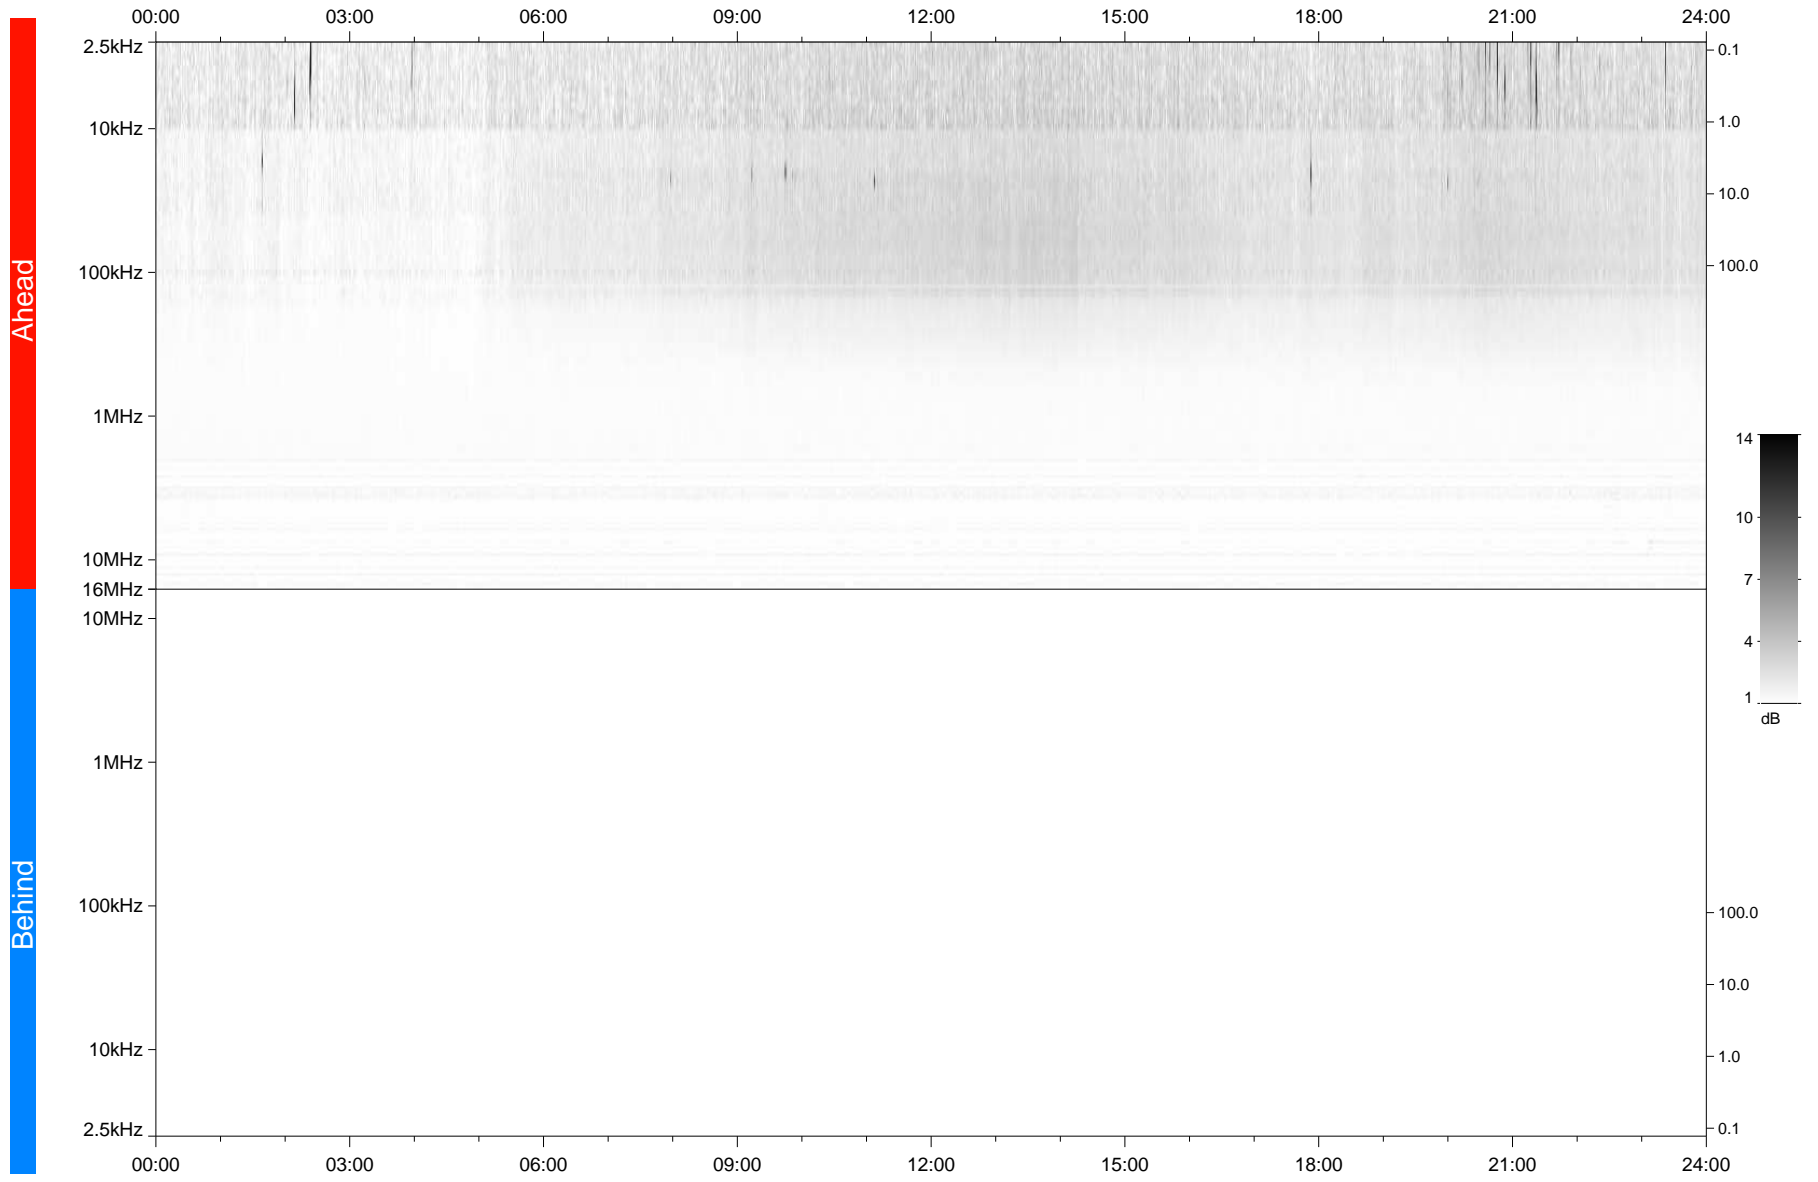

# STEREO/WAVES Daily Summary - 27-Mar-2020 (DOY 087)

Ahead source file: swaves\_ahead\_2020\_087\_1\_05.fin  
Ahead PSE Angle: -76.0°

Behind PSE Angle: 72.8°  
Behind source file: No STEREO-B data

Time (UTC)

file: stereo\_swaves\_daily-summary\_gray\_20200327\_v03  
made by: space.umn.edu on macOS with IDL 8.8.2 on 2022-09-15 12:52:54, with TMatlab V945 / dynspec V311