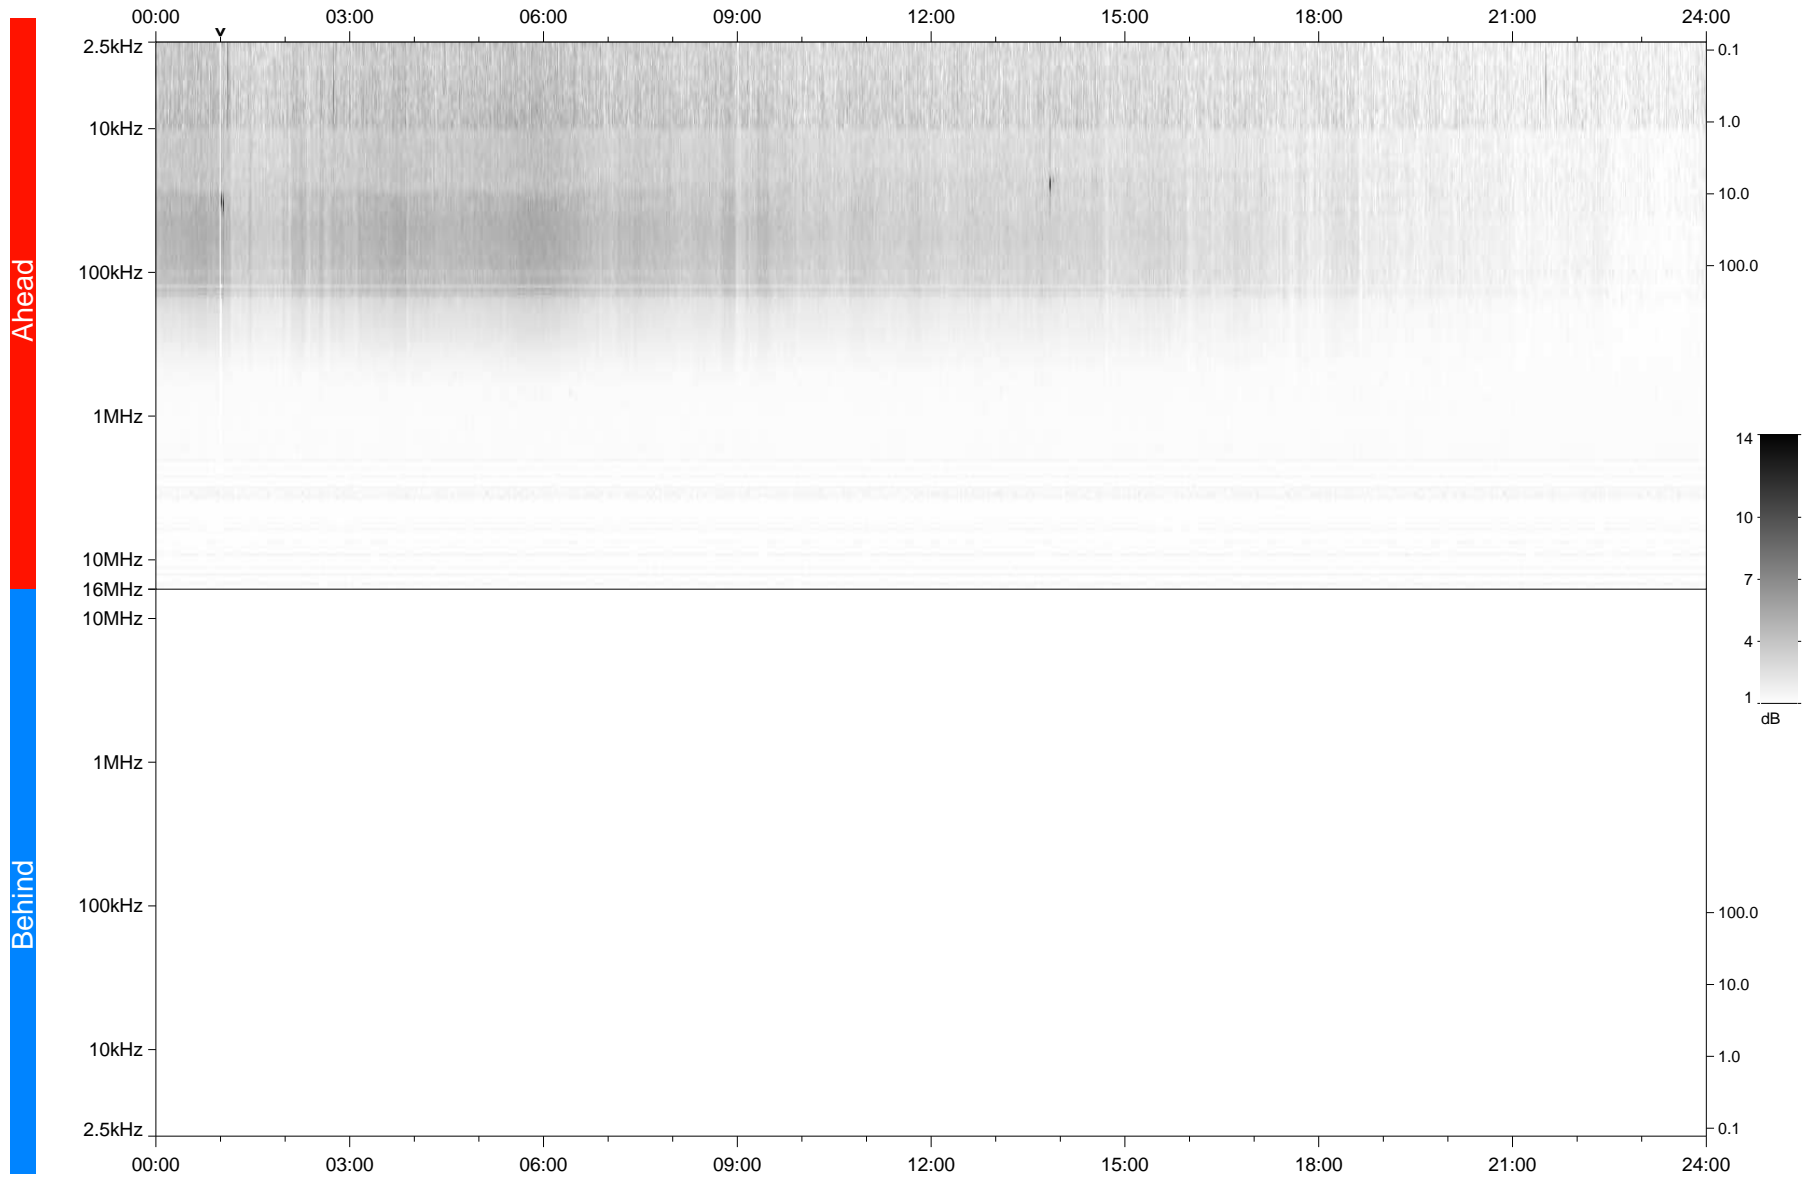

# STEREO/WAVES Daily Summary - 26-Mar-2020 (DOY 086)

Ahead source file: swaves\_ahead\_2020\_086\_1\_05.fin  
Ahead PSE Angle: -76.1°

Behind PSE Angle: 72.9°  
Behind source file: No STEREO-B data

Time (UTC)

file: stereo\_swaves\_daily-summary\_gray\_20200326\_v04  
made by: space.umn.edu on macOS with IDL 8.8.2 on 2022-10-03 13:25:55, with TMLib V945 / dynspec V311