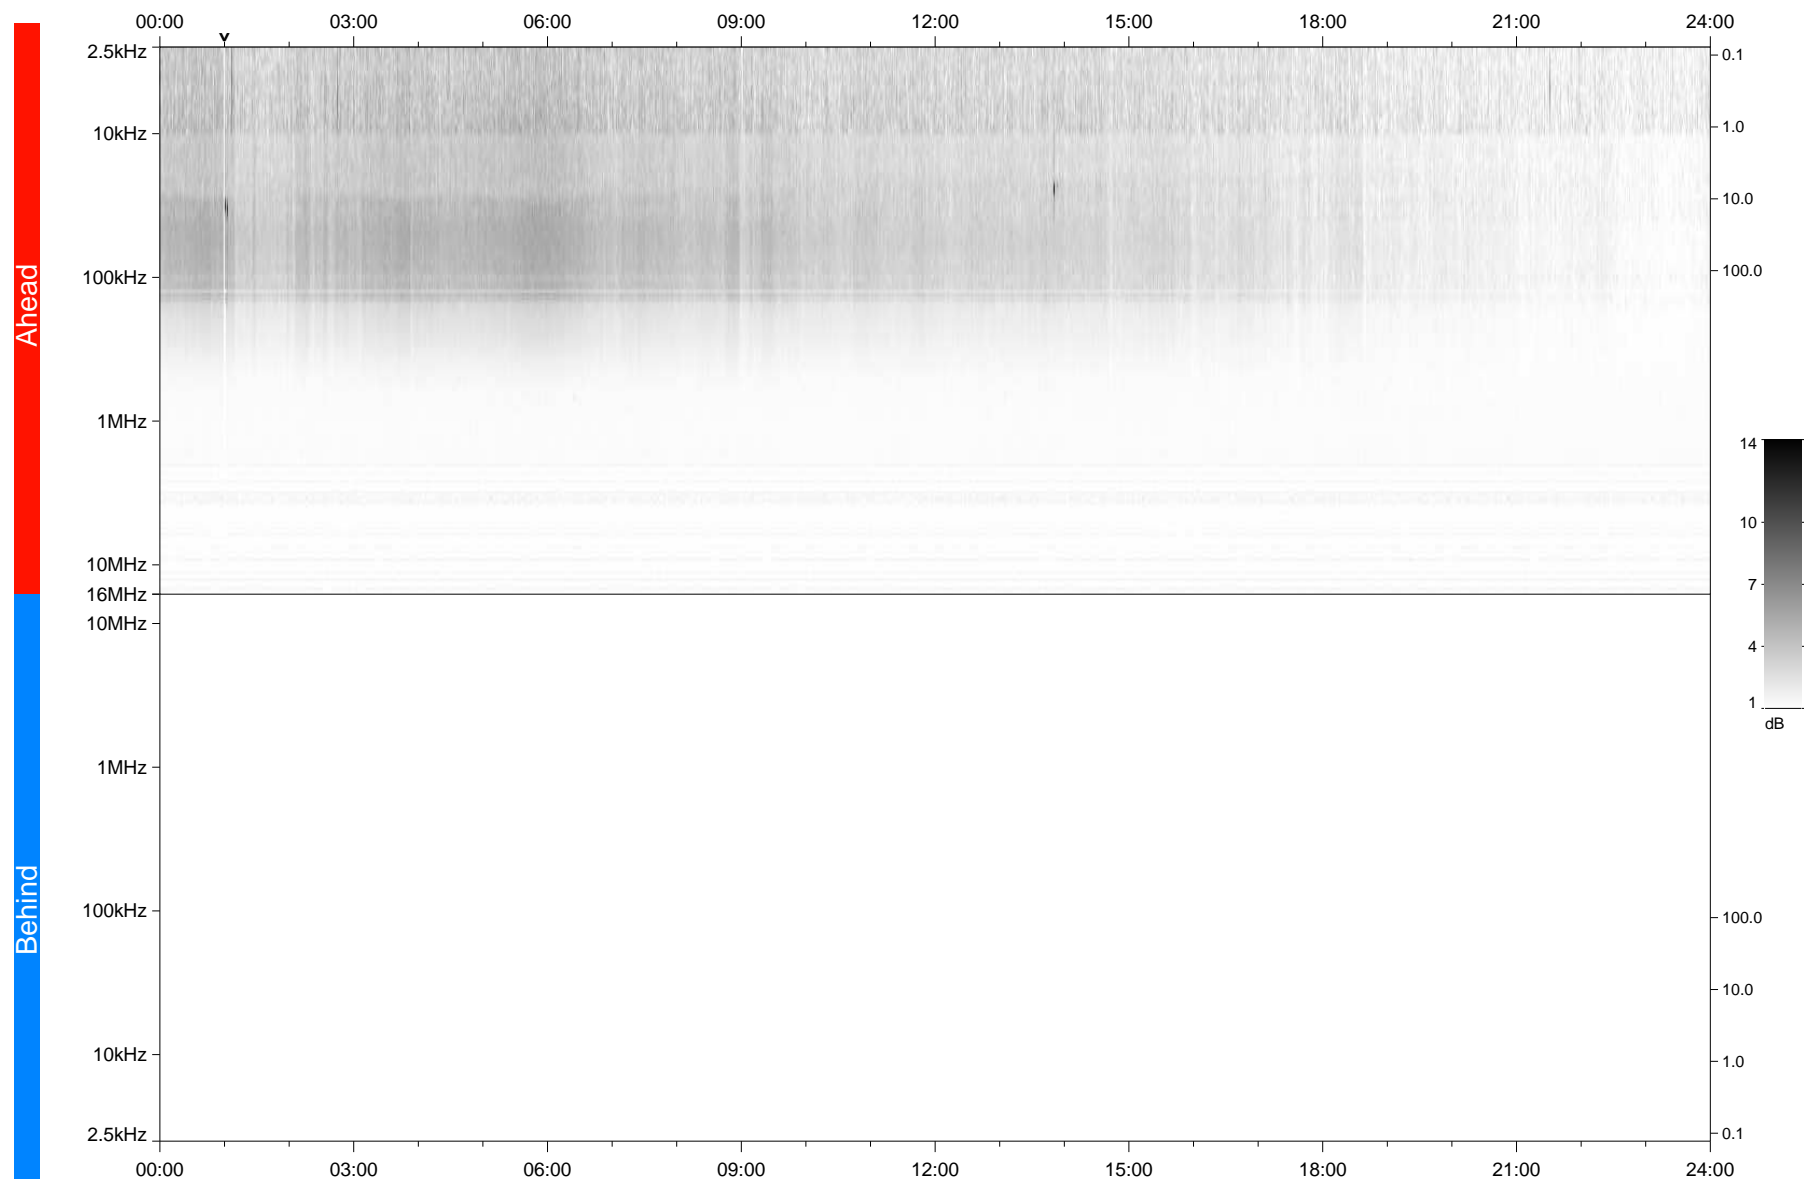

STEREO/WAVES Daily Summary - 26-Mar-2020 (DOY 086)

Ahead source file: swaves_ahead_2020_086_1_05.fin
Ahead PSE Angle: -76.1°

Behind PSE Angle: 72.9°
Behind source file: No STEREO-B data

Time (UTC)

file: stereo_swaves_daily-summary_gray_20200326_v03
made by: space.umn.edu on macOS with TDL 8.8.2 on 2022-09-15 12:51:31, with TLib V945 / dynspec V311