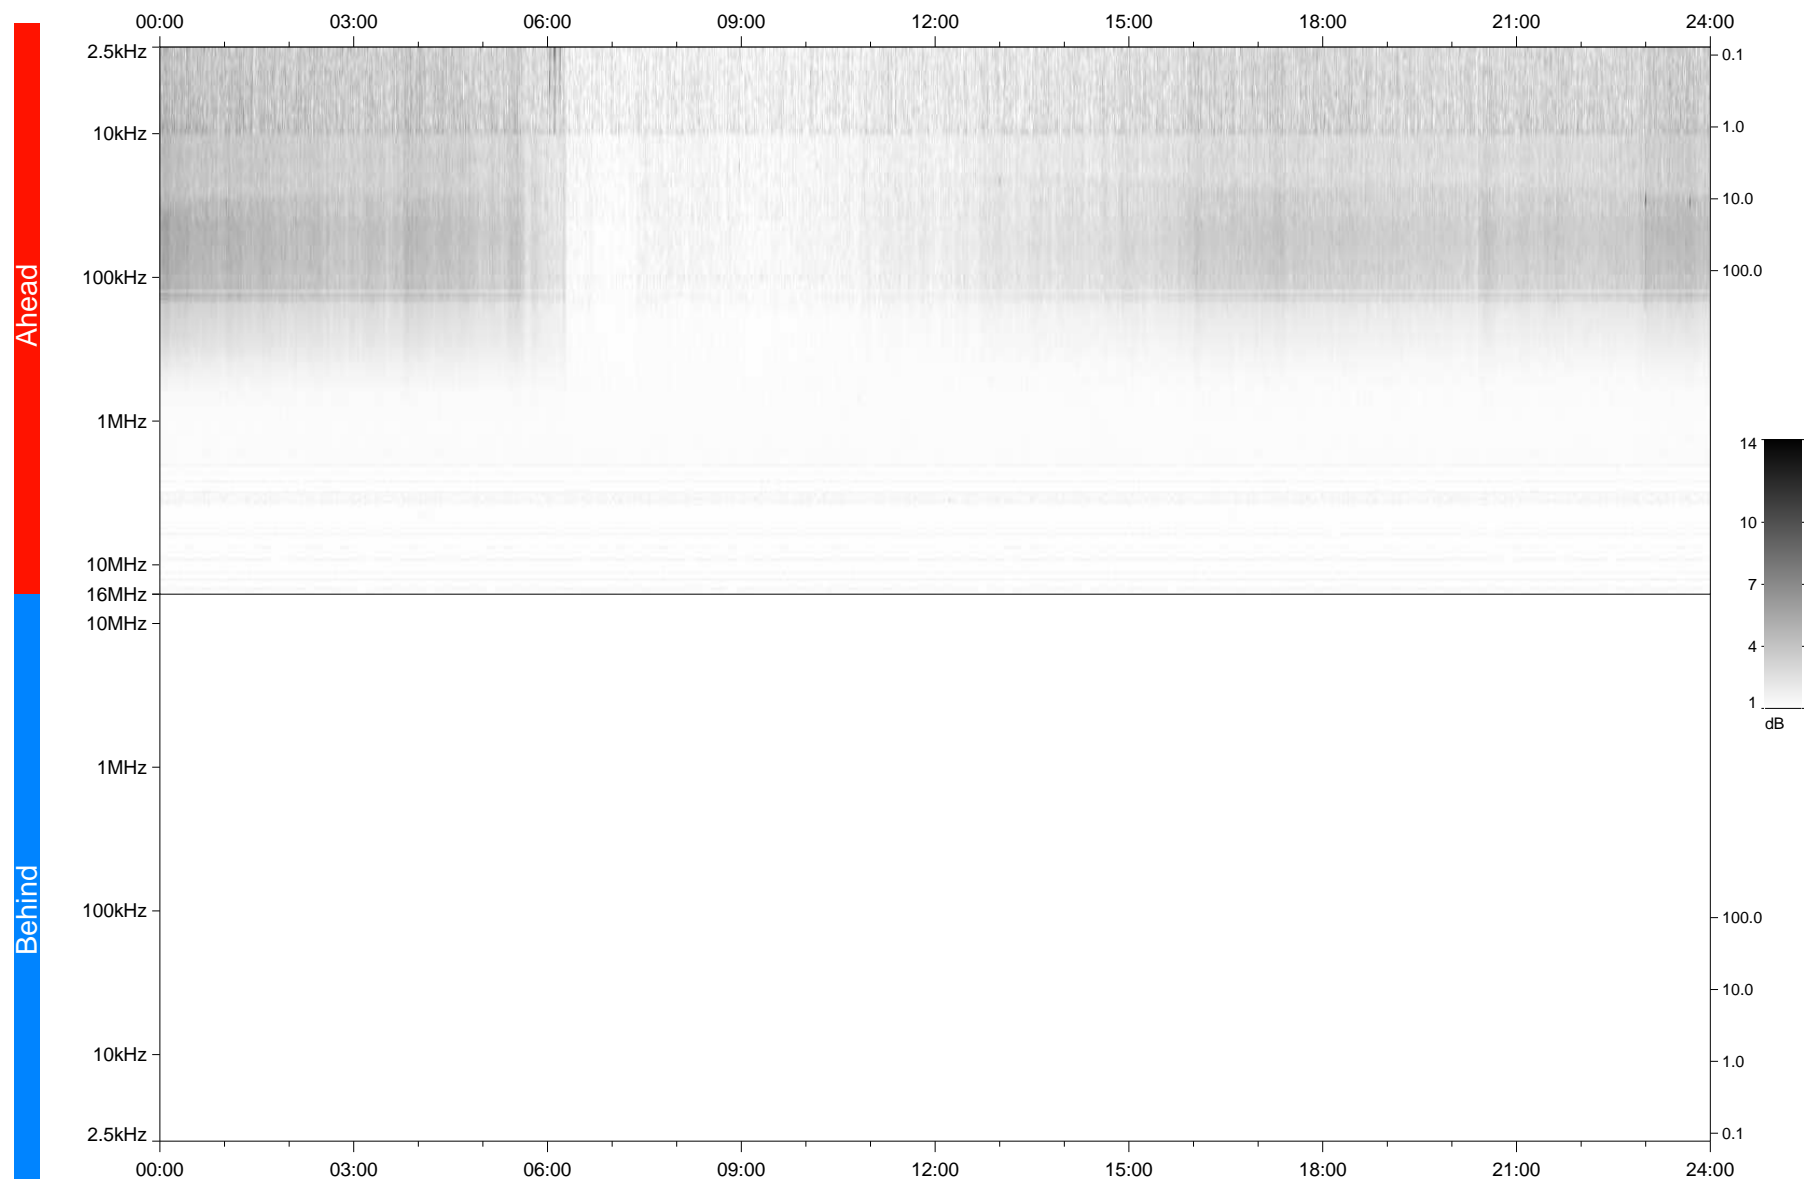

# STEREO/WAVES Daily Summary - 25-Mar-2020 (DOY 085)

Ahead source file: swaves\_ahead\_2020\_085\_1\_05.fin  
Ahead PSE Angle: -76.1°

Behind PSE Angle: 73.0°  
Behind source file: No STEREO-B data

Time (UTC)

file: stereo\_swaves\_daily-summary\_gray\_20200325\_v04  
made by: space.umn.edu on macOS with IDL 8.8.2 on 2022-10-03 13:24:24, with TMLib V945 / dynspec V311