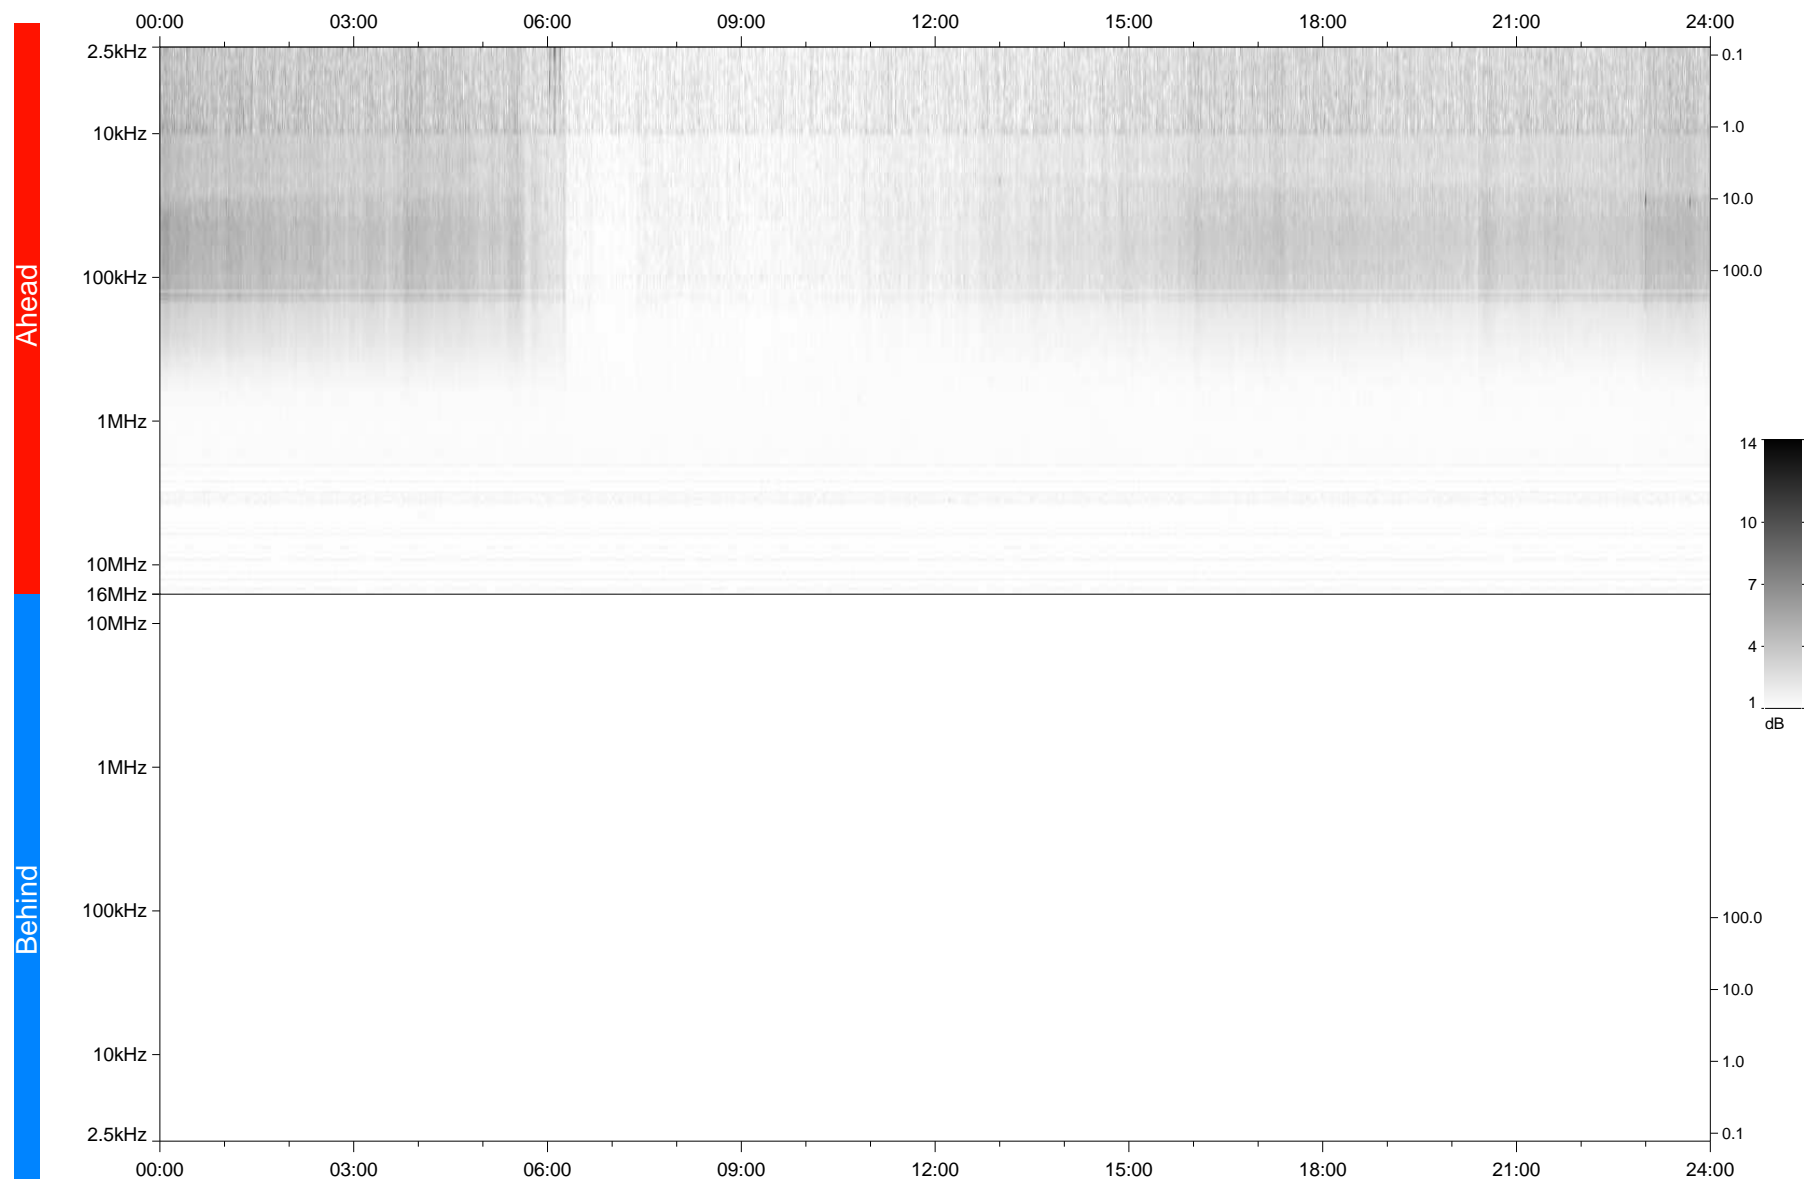

STEREO/WAVES Daily Summary - 25-Mar-2020 (DOY 085)

Ahead source file: swaves_ahead_2020_085_1_05.fin
Ahead PSE Angle: -76.1°

Behind PSE Angle: 73.0°
Behind source file: No STEREO-B data

Time (UTC)

file: stereo_swaves_daily-summary_gray_20200325_v03
made by: space.umn.edu on macOS with TDL 8.8.2 on 2022-09-15 12:50:09, with TLib V945 / dynspec V311