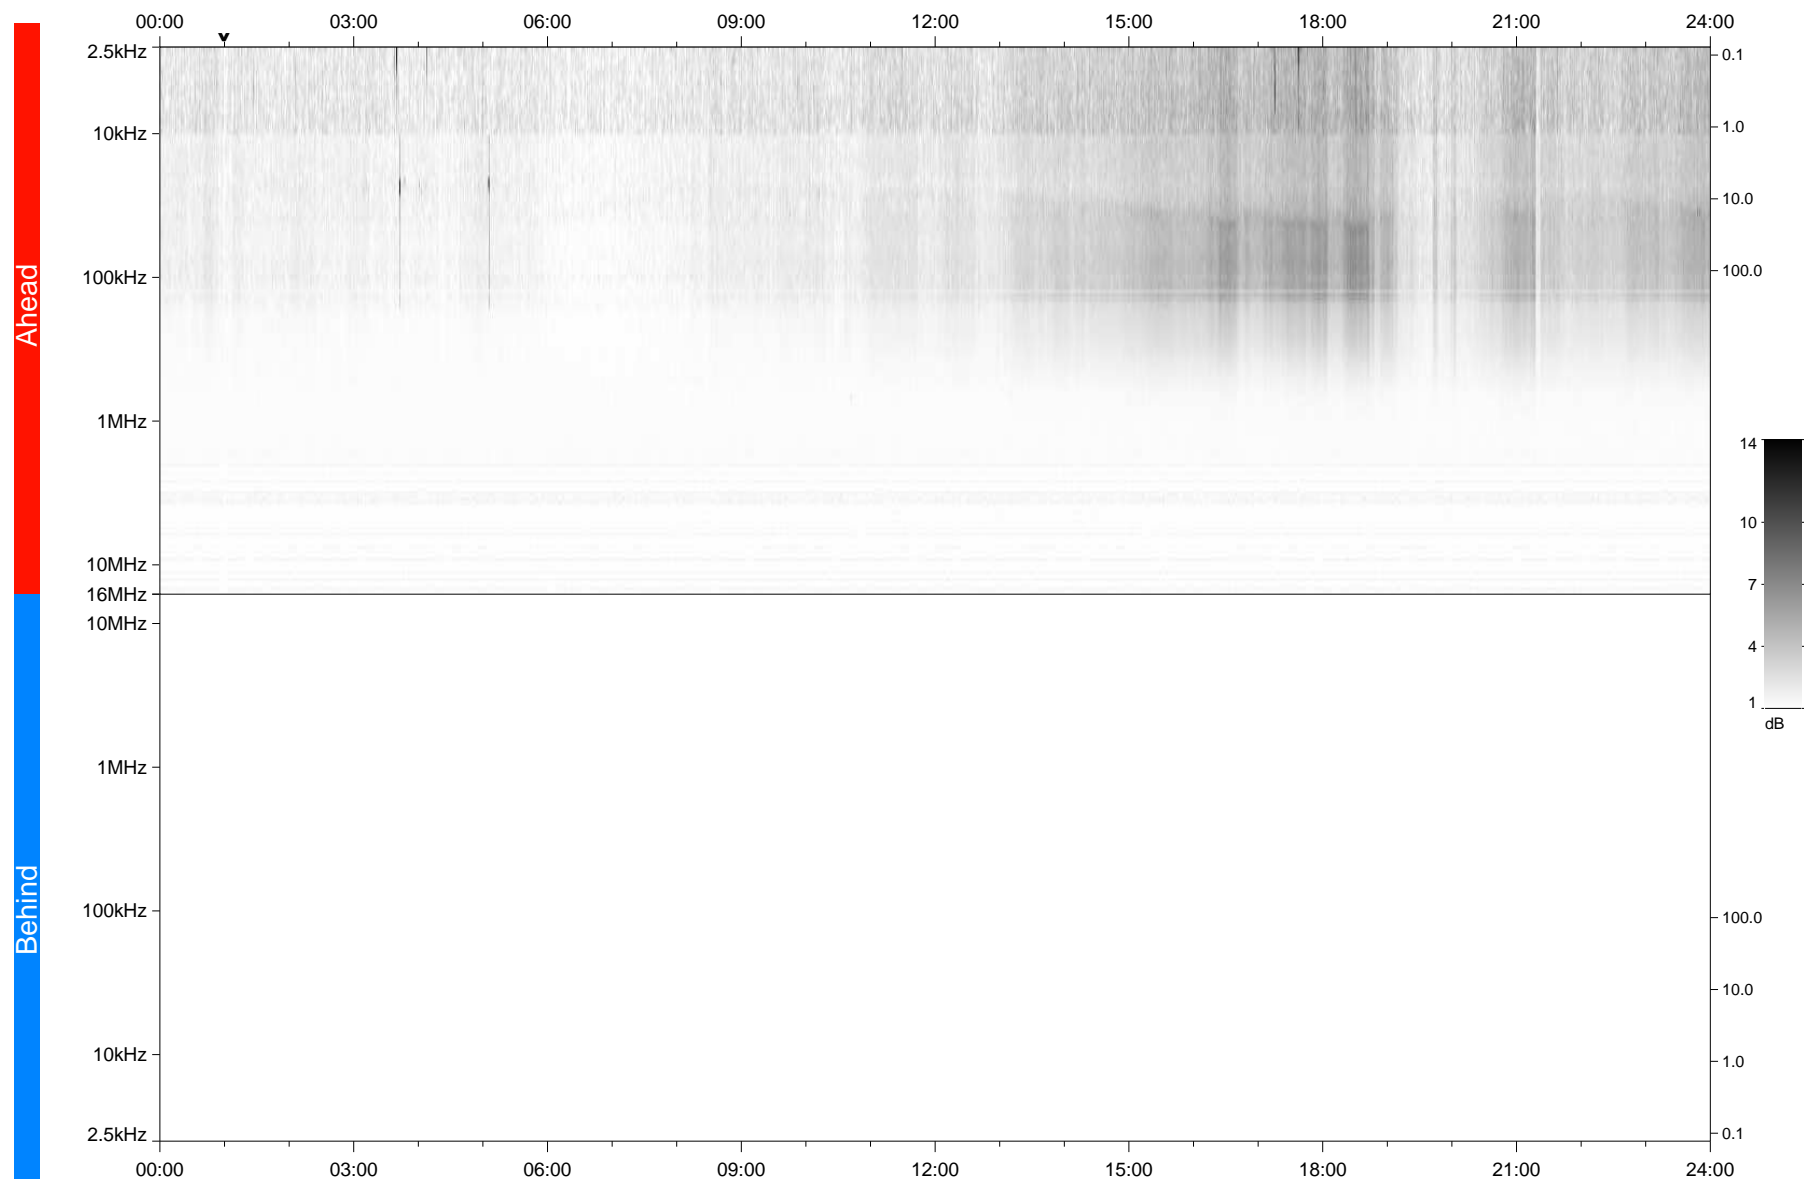

STEREO/WAVES Daily Summary - 24-Mar-2020 (DOY 084)

Ahead source file: swaves_ahead_2020_084_1_05.fin
Ahead PSE Angle: -76.1°

Behind PSE Angle: 73.2°
Behind source file: No STEREO-B data

Time (UTC)

file: stereo_swaves_daily-summary_gray_20200324_v04
made by: space.umn.edu on macOS with TDL 8.8.2 on 2022-10-03 13:22:55, with TLib V945 / dynspec V311