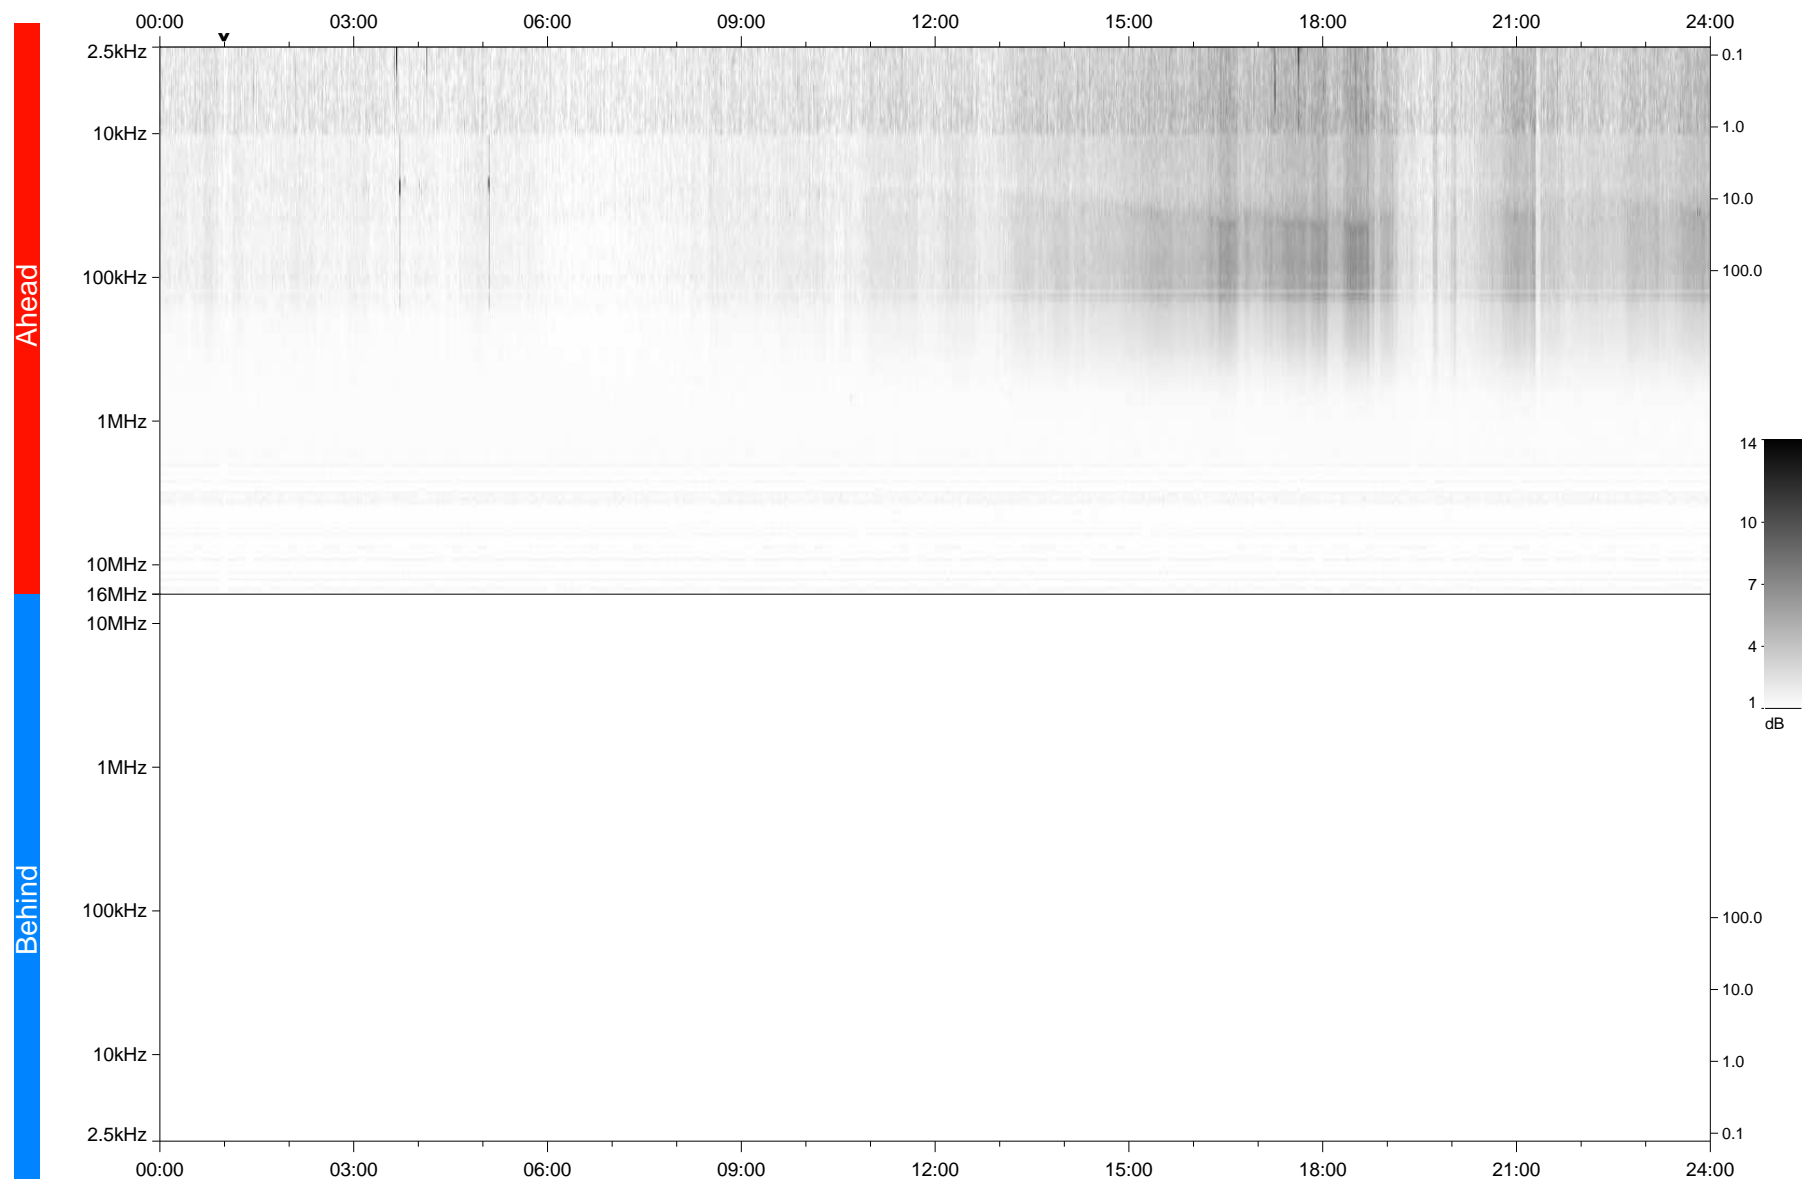

STEREO/WAVES Daily Summary - 24-Mar-2020 (DOY 084)

Ahead source file: swaves_ahead_2020_084_1_05.fin
Ahead PSE Angle: -76.1°

Behind PSE Angle: 73.2°
Behind source file: No STEREO-B data

Time (UTC)

file: stereo_swaves_daily-summary_gray_20200324_v03
made by: space.umn.edu on macOS with TDL 8.8.2 on 2022-09-15 12:48:48, with Tlib V945 / dynspec V311