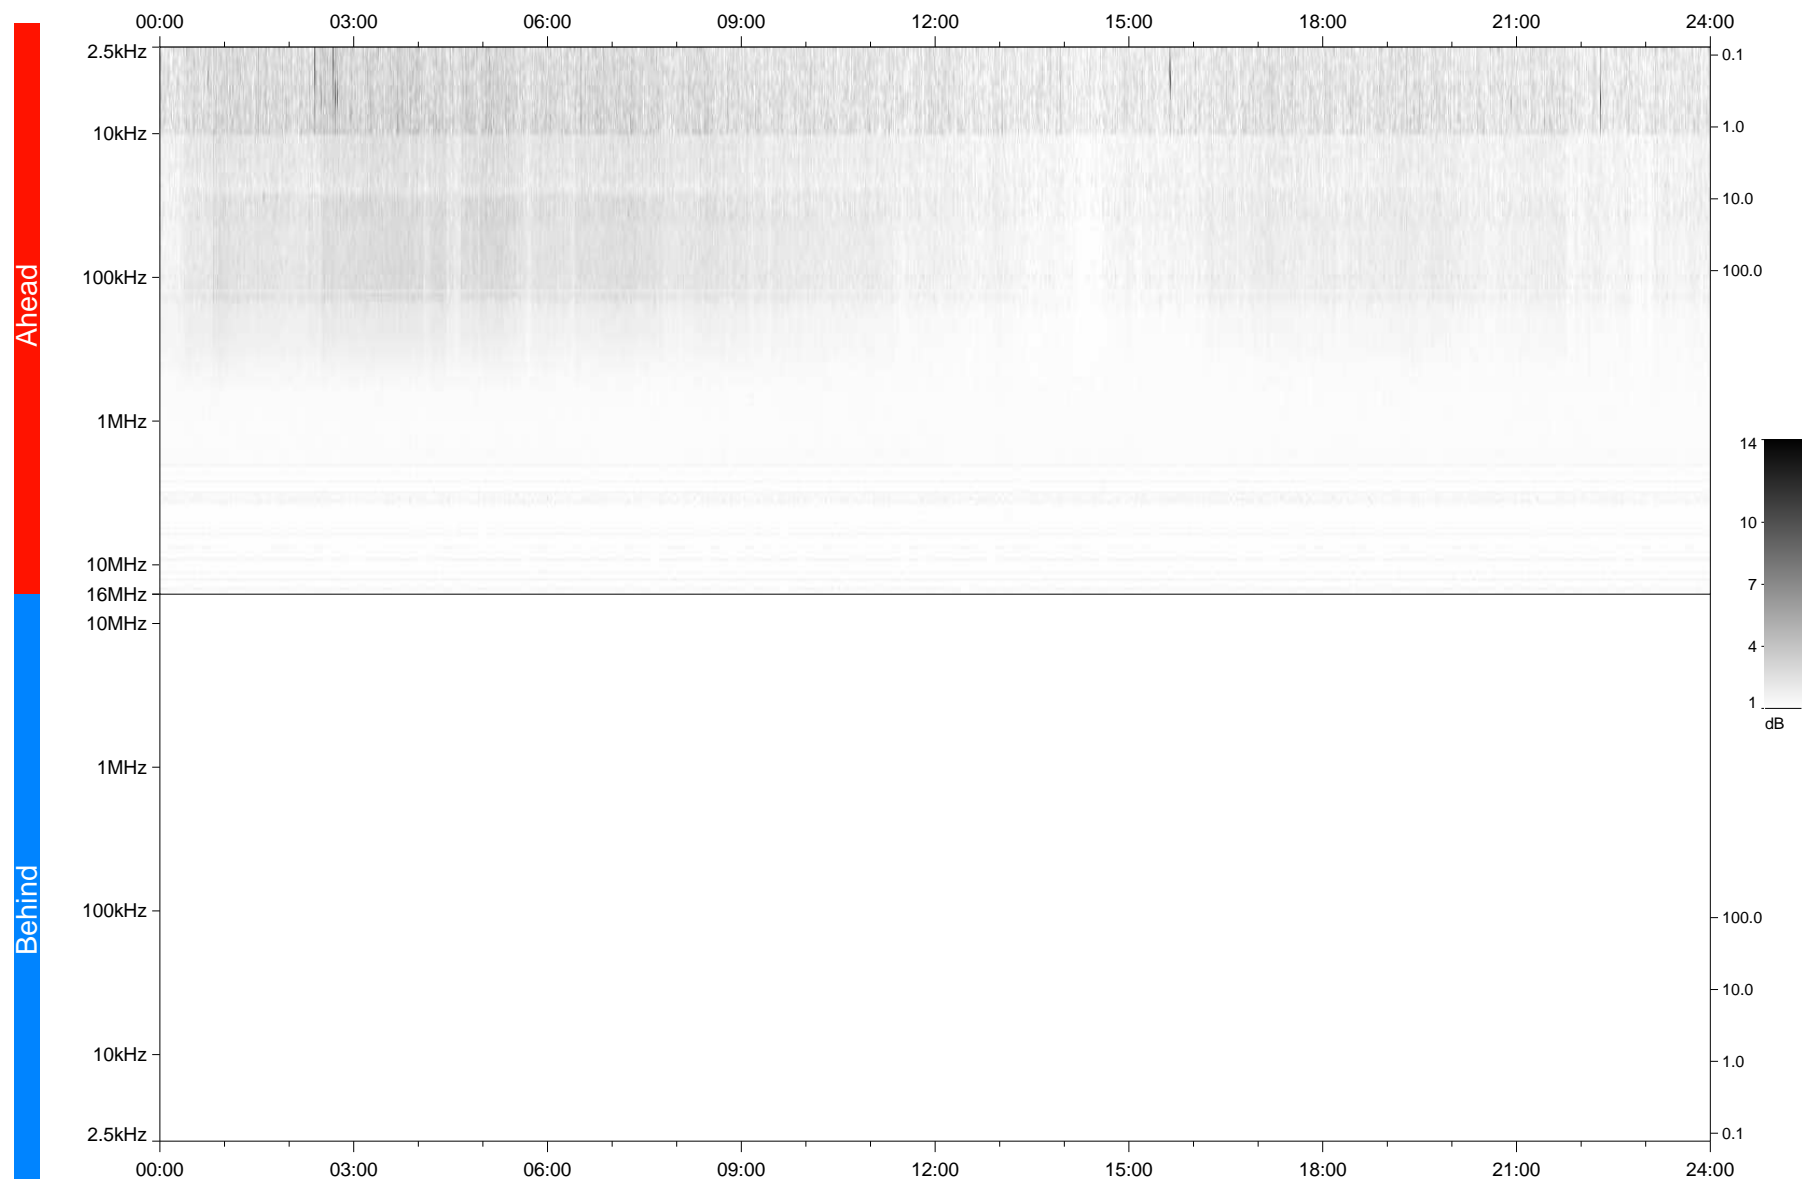

STEREO/WAVES Daily Summary - 23-Mar-2020 (DOY 083)

Ahead source file: swaves_ahead_2020_083_1_05.fin
Ahead PSE Angle: -76.2°

Behind PSE Angle: 73.3°
Behind source file: No STEREO-B data

Time (UTC)

file: stereo_swaves_daily-summary_gray_20200323_v04
made by: space.umn.edu on macOS with TDL 8.8.2 on 2022-10-03 13:21:25, with TLib V945 / dynspec V311