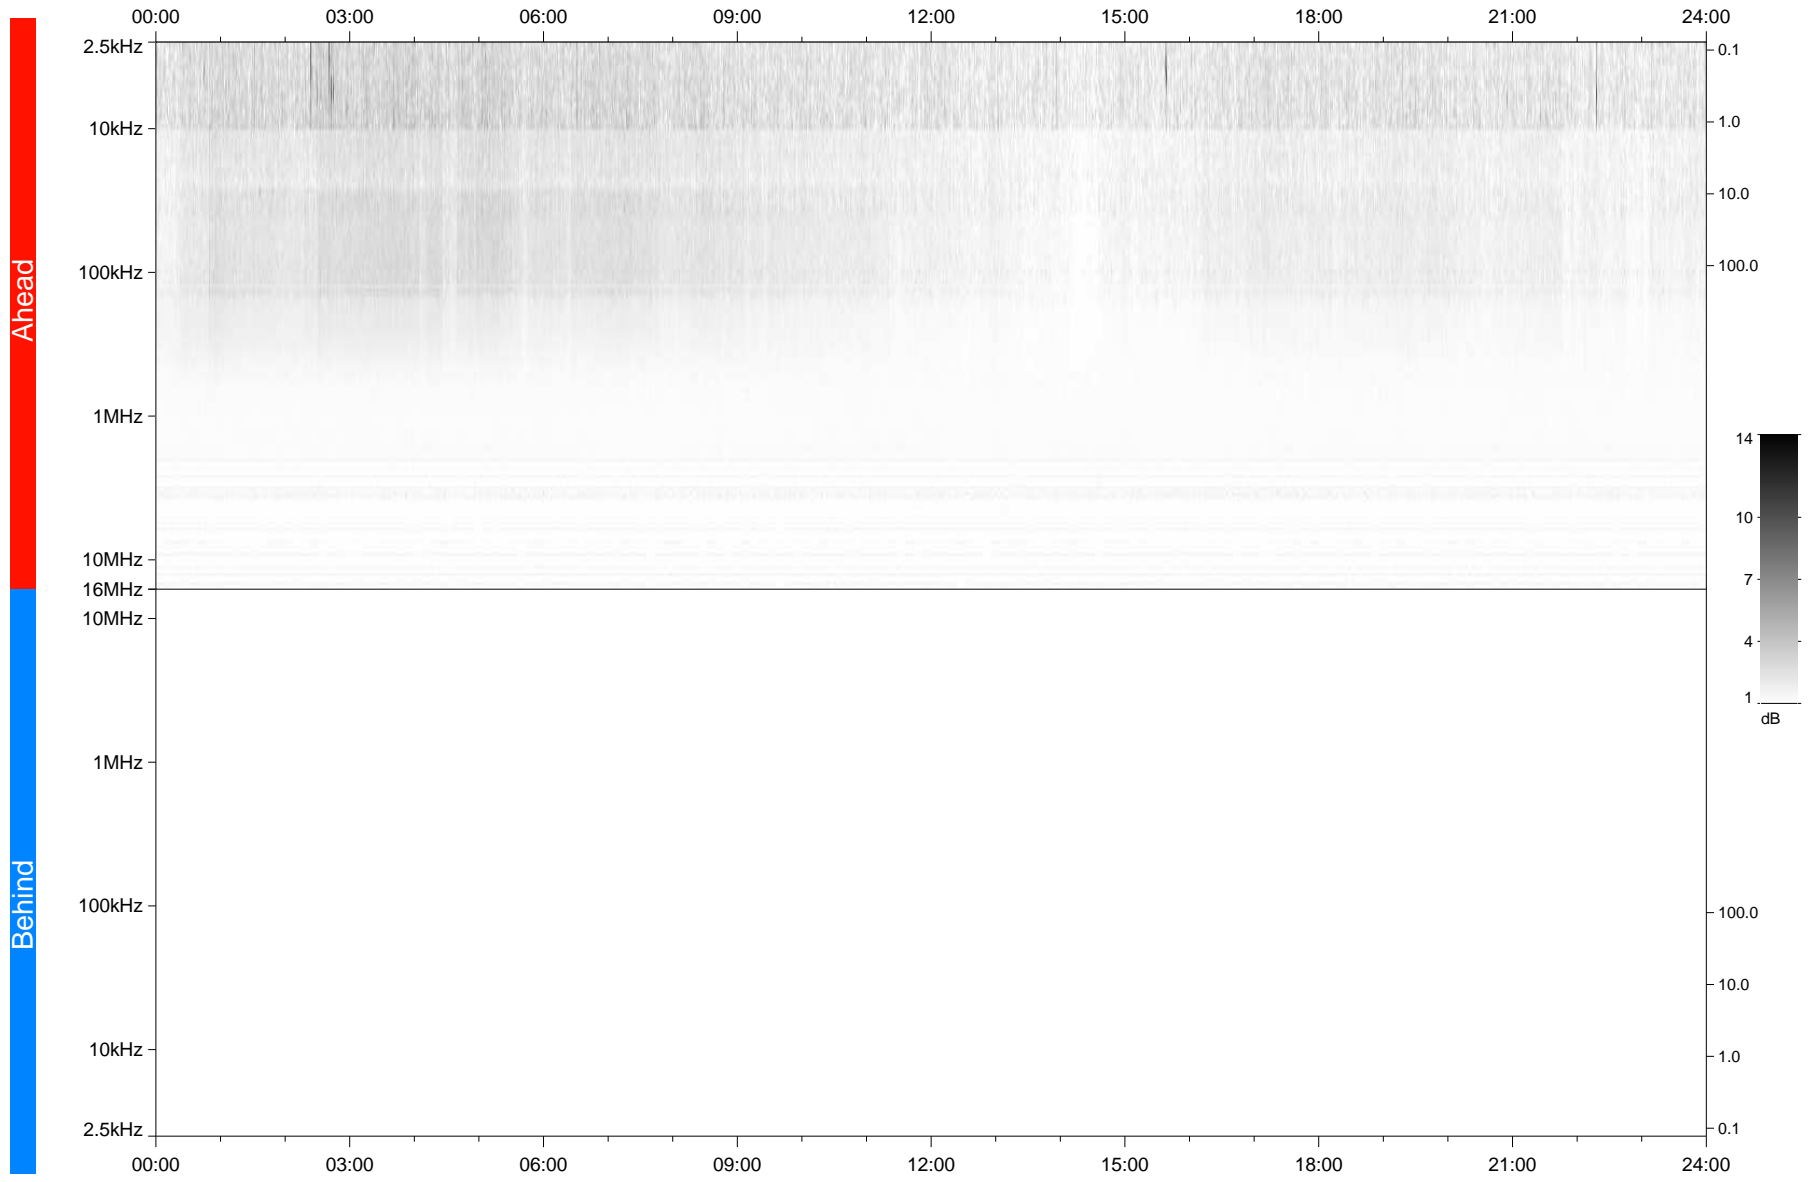

STEREO/WAVES Daily Summary - 23-Mar-2020 (DOY 083)

Ahead source file: swaves_ahead_2020_083_1_05.fin
Ahead PSE Angle: -76.2°

Behind PSE Angle: 73.3°
Behind source file: No STEREO-B data

Time (UTC)

file: stereo_swaves_daily-summary_gray_20200323_v03
made by: space.umn.edu on macOS with TDL 8.8.2 on 2022-09-15 12:47:25, with TLib V945 / dynspec V311