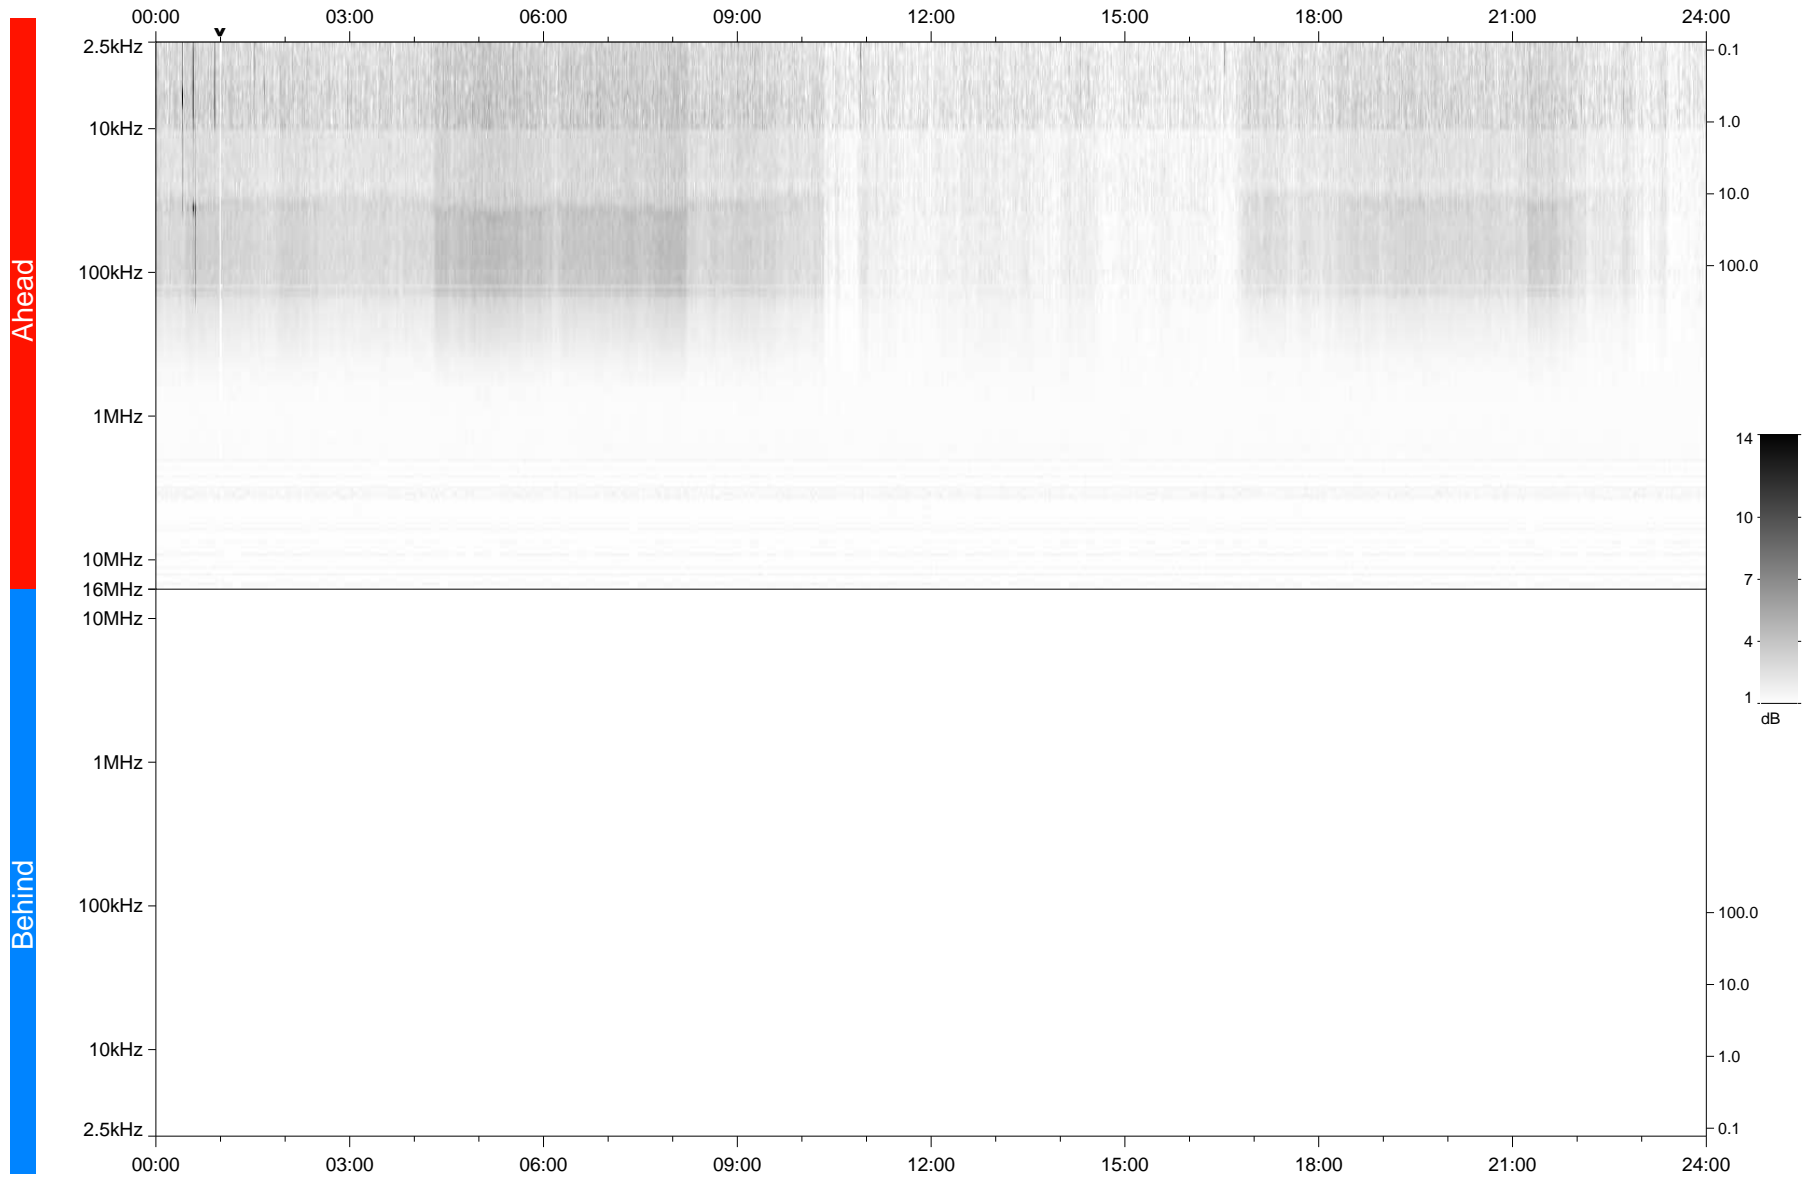

STEREO/WAVES Daily Summary - 22-Mar-2020 (DOY 082)

Ahead source file: swaves_ahead_2020_082_1_05.fin
Ahead PSE Angle: -76.2°

Behind PSE Angle: 73.4°
Behind source file: No STEREO-B data

Time (UTC)

file: stereo_swaves_daily-summary_gray_20200322_v04
made by: space.umn.edu on macOS with TDL 8.8.2 on 2022-10-03 13:19:55, with TLib V945 / dynspec V311