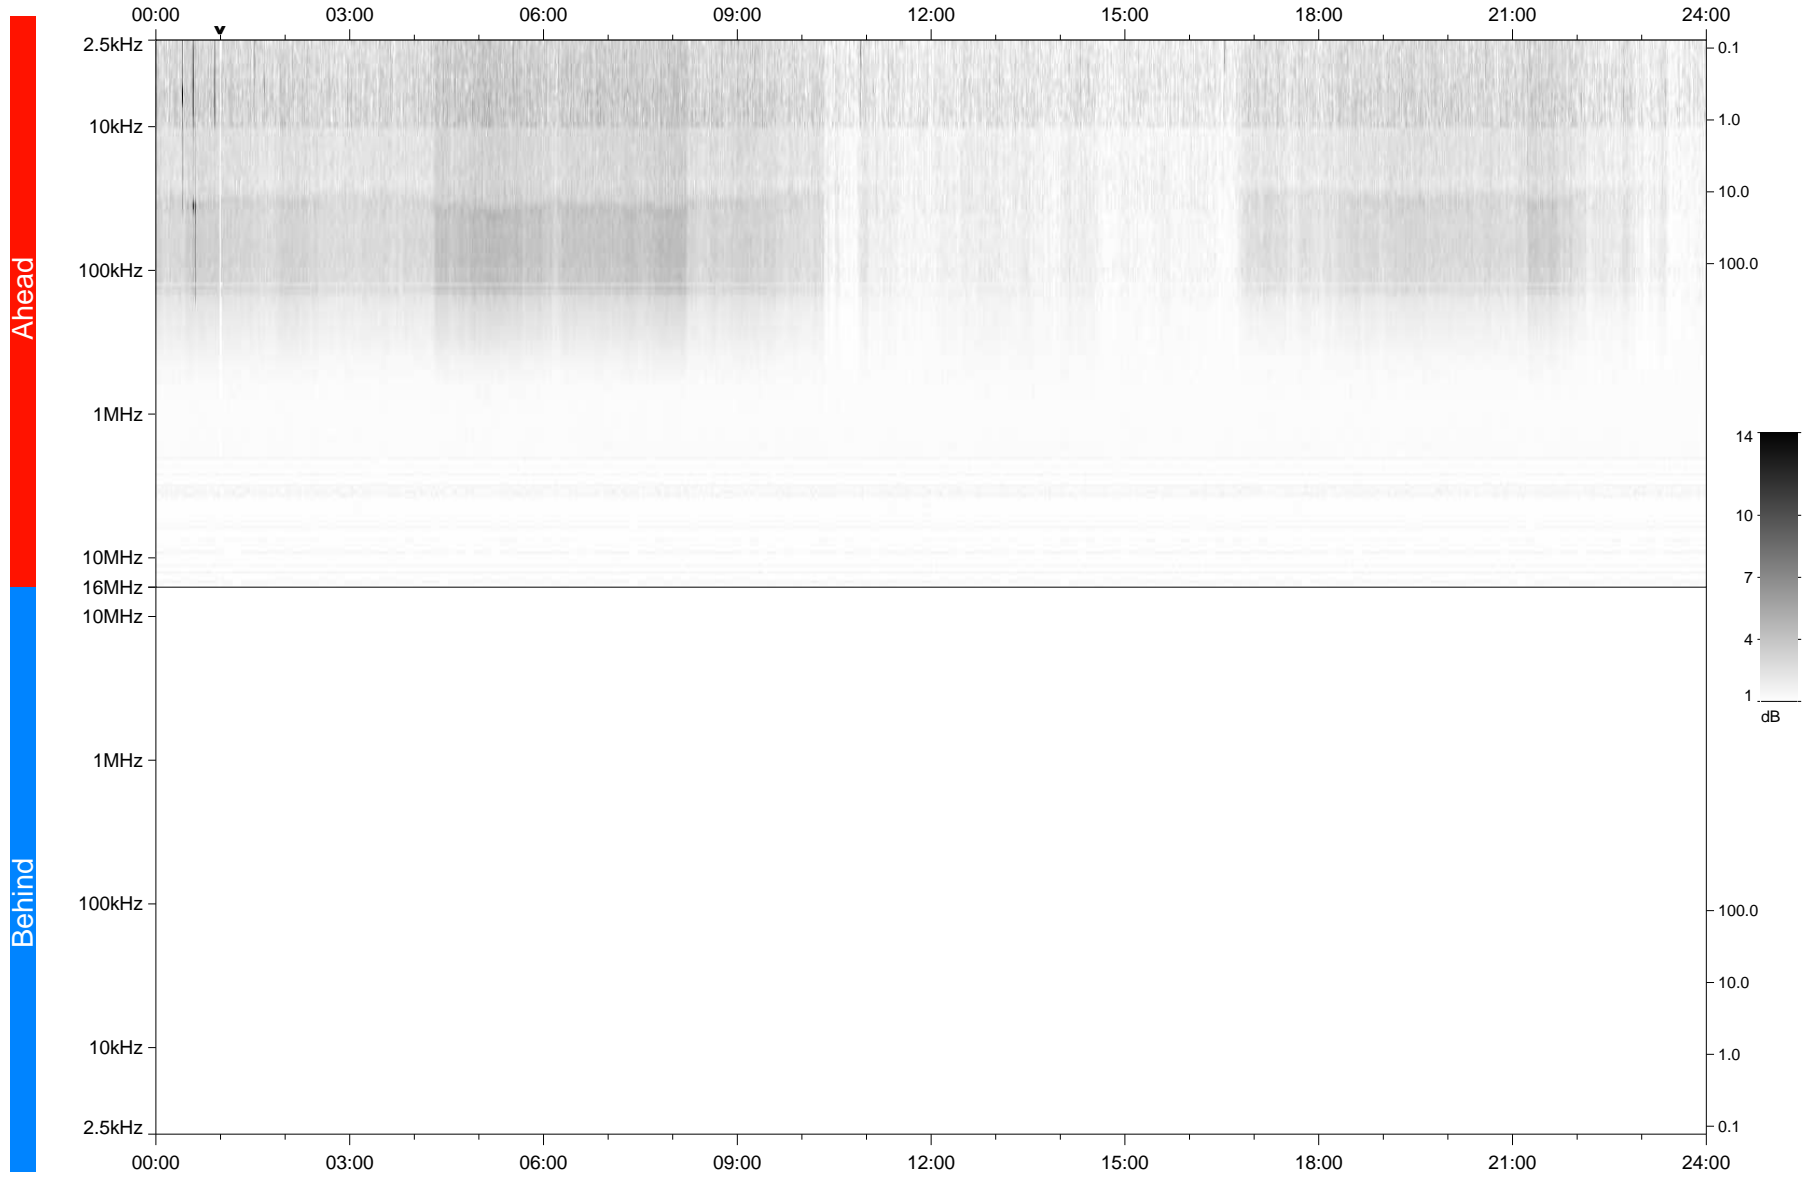

STEREO/WAVES Daily Summary - 22-Mar-2020 (DOY 082)

Ahead source file: swaves_ahead_2020_082_1_05.fin
Ahead PSE Angle: -76.2°

Behind PSE Angle: 73.4°
Behind source file: No STEREO-B data

Time (UTC)

file: stereo_swaves_daily-summary_gray_20200322_v03
made by: space.umn.edu on macOS with TDL 8.8.2 on 2022-09-15 12:46:03, with TLib V945 / dynspec V311