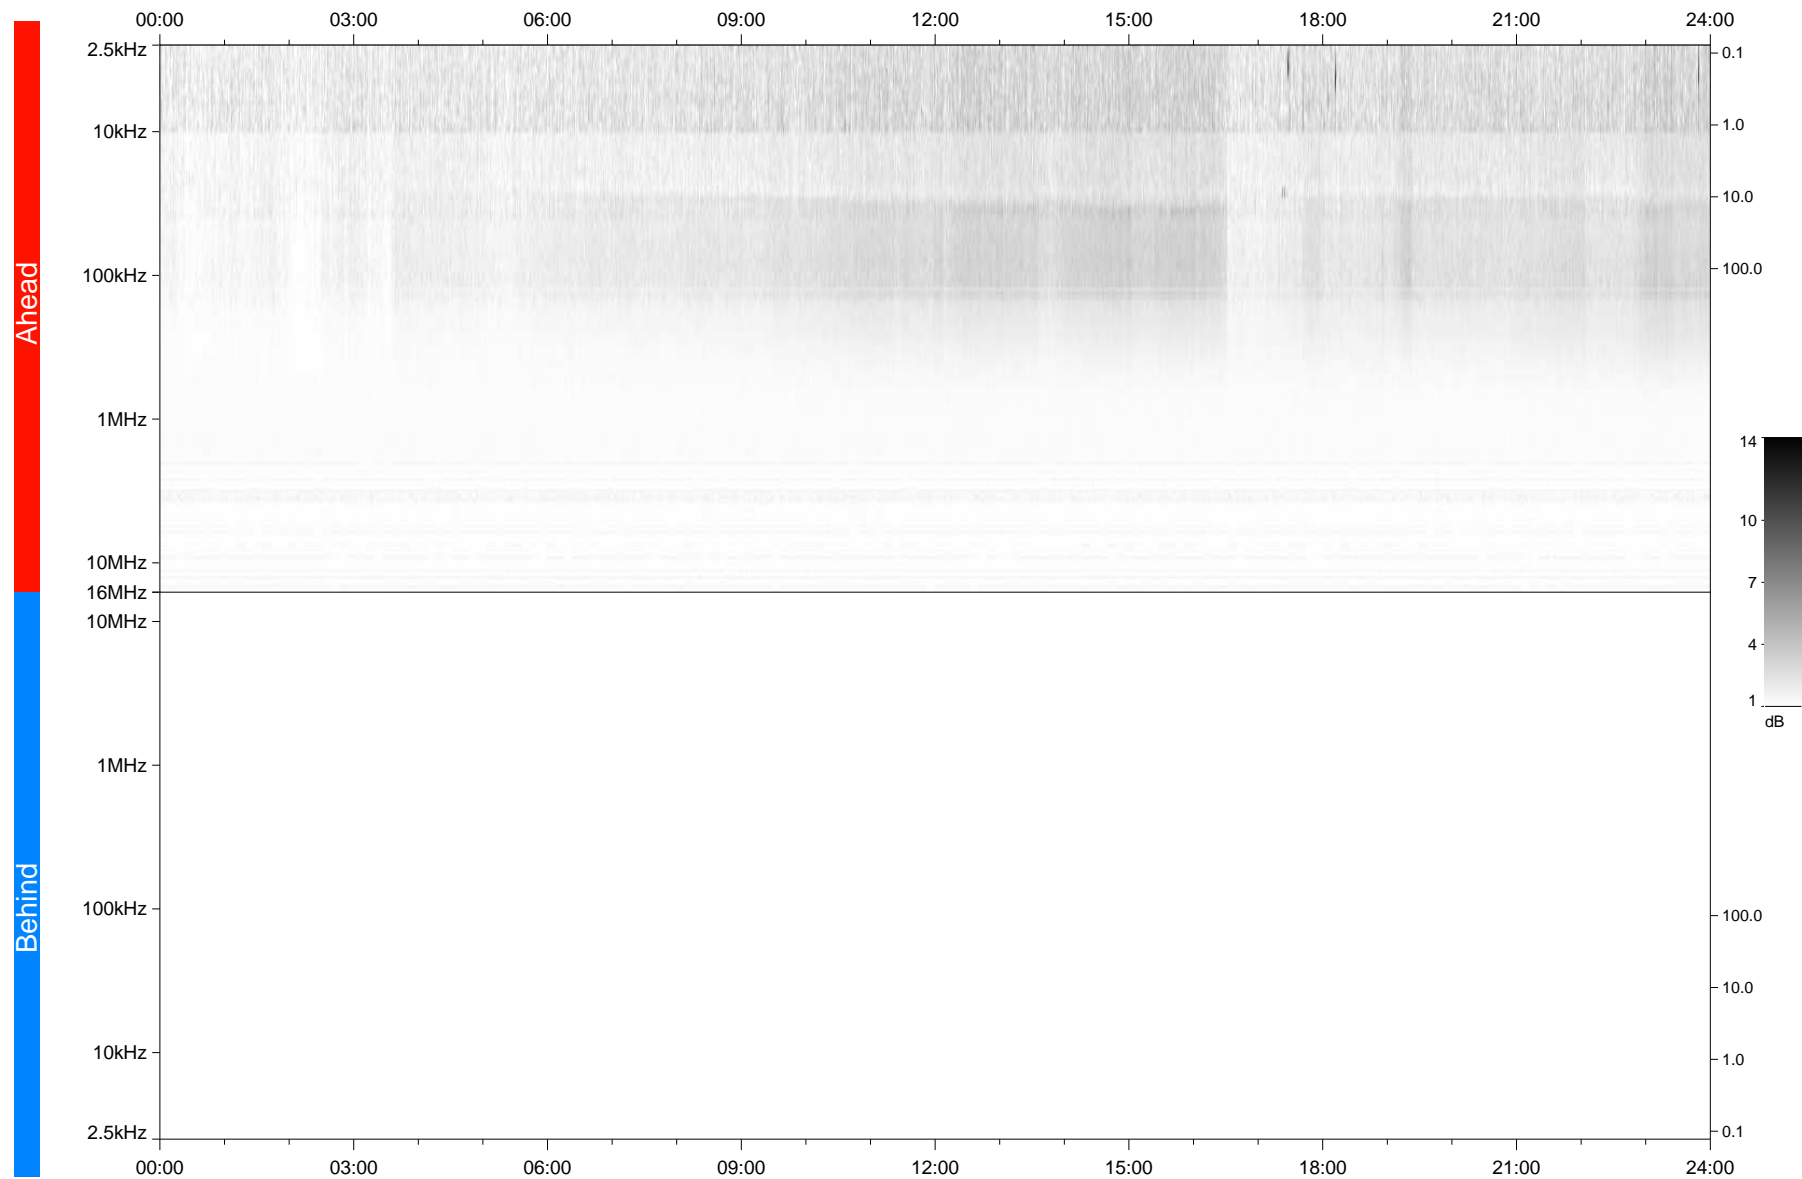

STEREO/WAVES Daily Summary - 21-Mar-2020 (DOY 081)

Ahead source file: swaves_ahead_2020_081_1_05.fin
Ahead PSE Angle: -76.2°

Behind PSE Angle: 73.5°
Behind source file: No STEREO-B data

Time (UTC)

file: stereo_swaves_daily-summary_gray_20200321_v04
made by: space.umn.edu on macOS with TDL 8.8.2 on 2022-10-03 13:18:23, with TLib V945 / dynspec V311