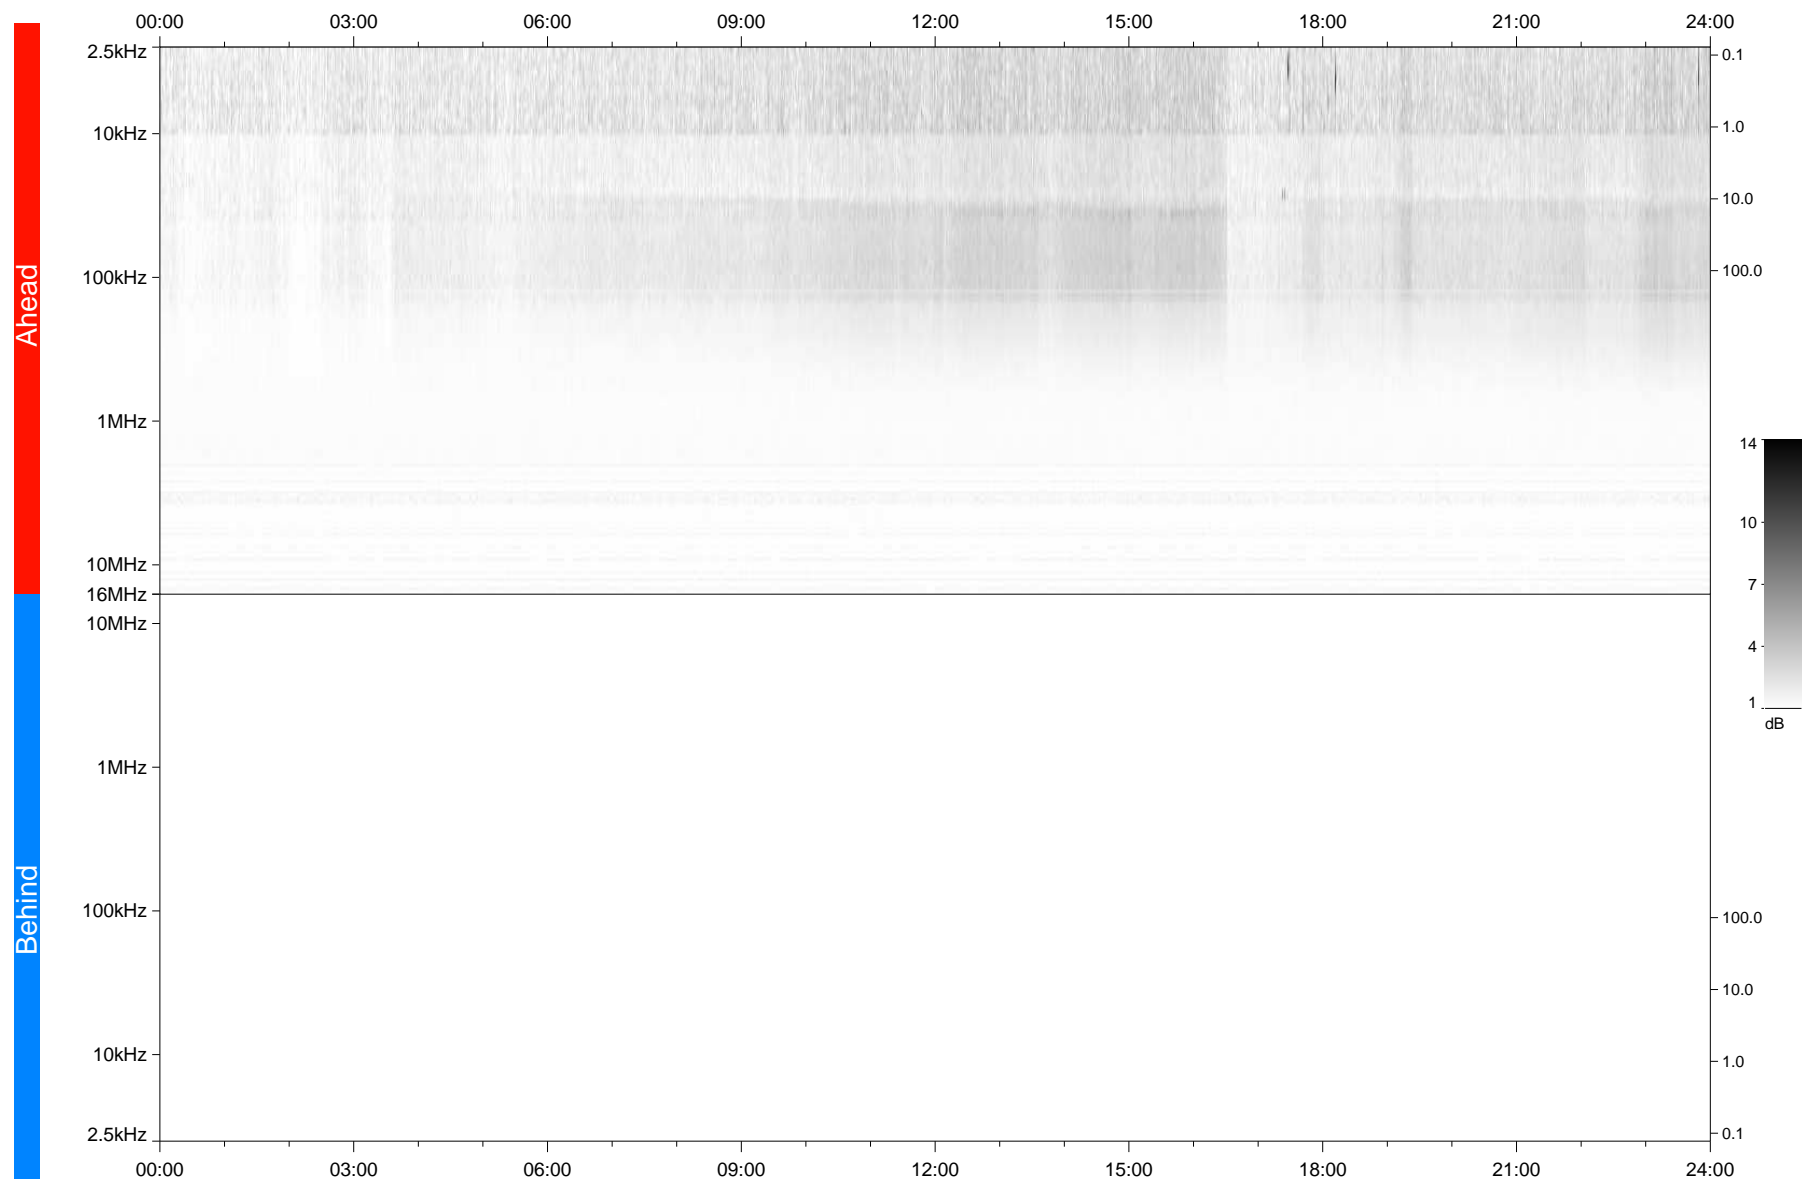

STEREO/WAVES Daily Summary - 21-Mar-2020 (DOY 081)

Ahead source file: swaves_ahead_2020_081_1_05.fin
Ahead PSE Angle: -76.2°

Behind PSE Angle: 73.5°
Behind source file: No STEREO-B data

Time (UTC)

file: stereo_swaves_daily-summary_gray_20200321_v03
made by: space.umn.edu on macOS with TDL 8.8.2 on 2022-09-15 12:44:39, with TLib V945 / dynspec V311