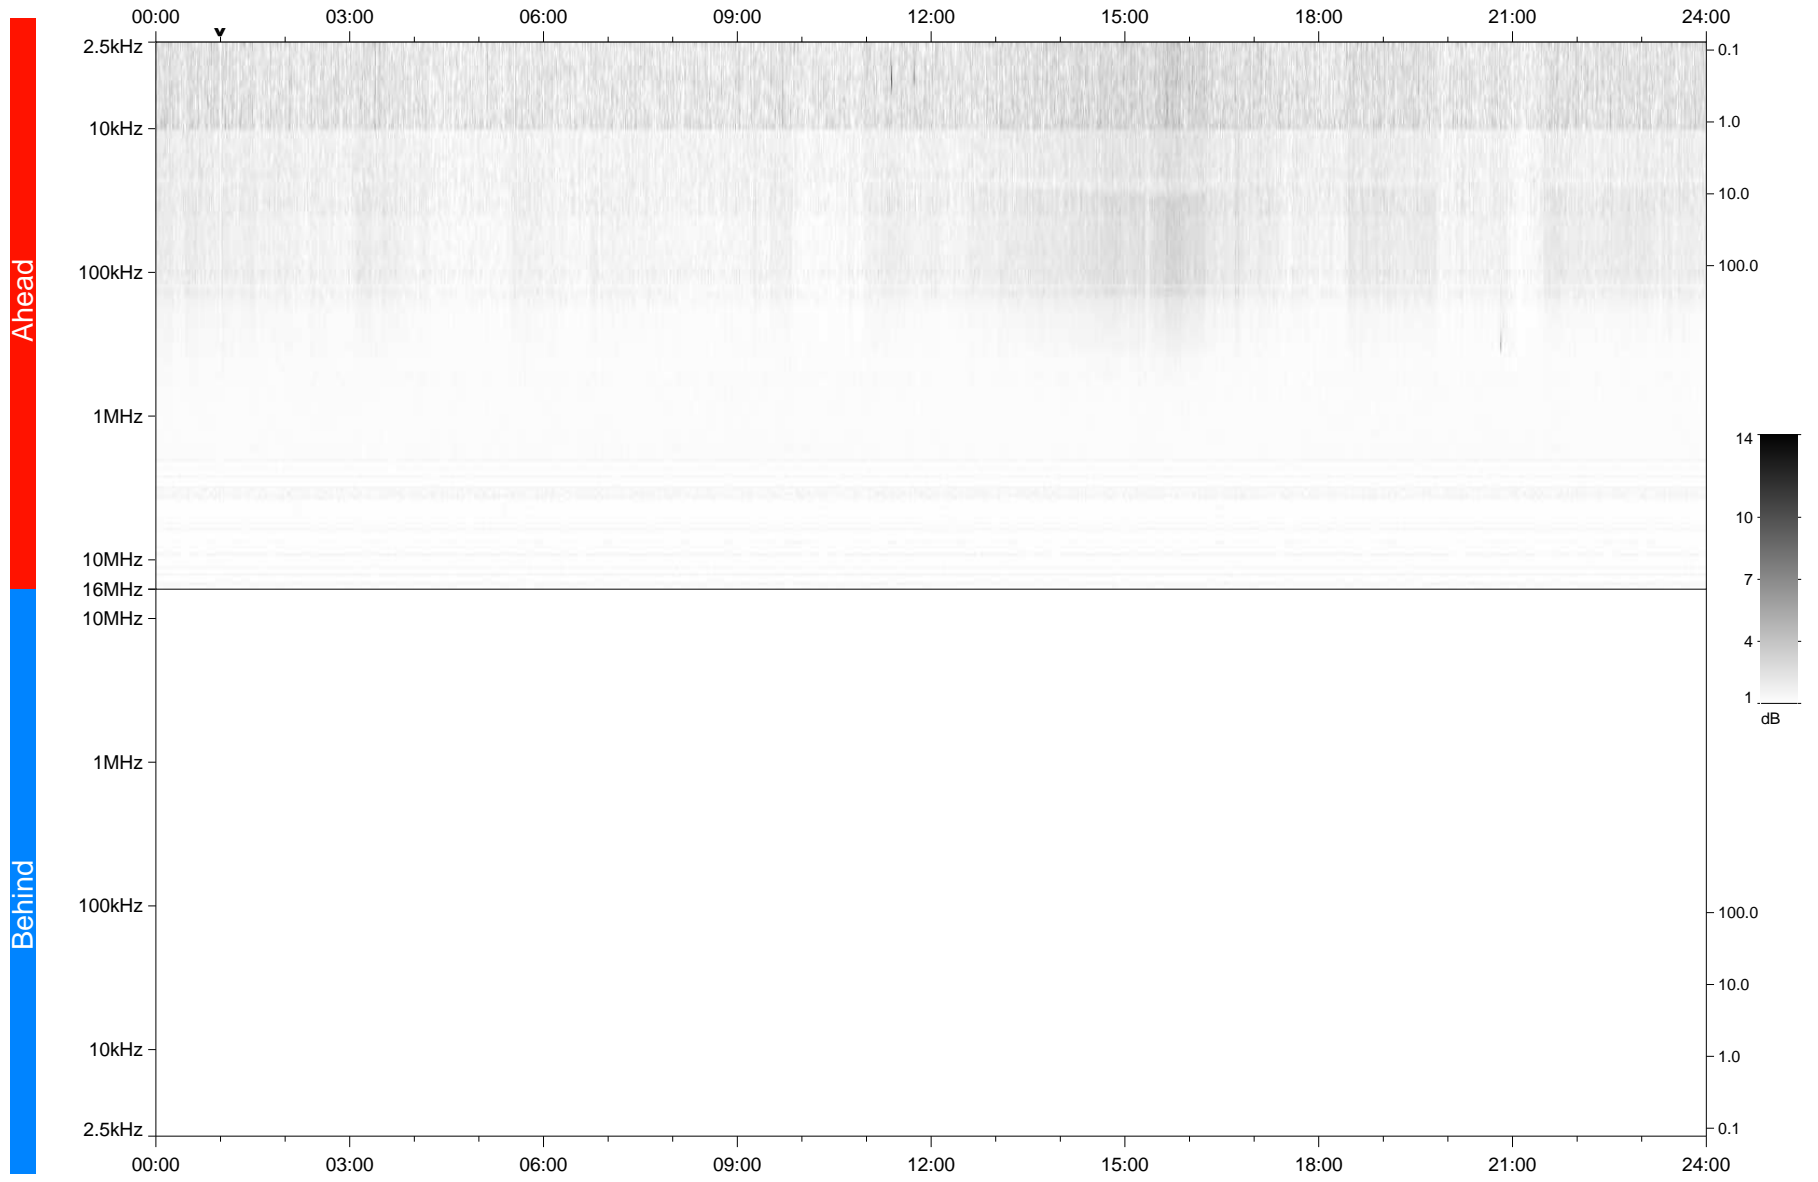

# STEREO/WAVES Daily Summary - 20-Mar-2020 (DOY 080)

Ahead source file: swaves\_ahead\_2020\_080\_1\_05.fin  
Ahead PSE Angle: -76.4°

Behind PSE Angle: 73.6°  
Behind source file: No STEREO-B data

Time (UTC)

file: stereo\_swaves\_daily-summary\_gray\_20200320\_v04  
made by: space.umn.edu on macOS with TDL 8.8.2 on 2022-10-03 13:16:54, with TLib V945 / dynspec V311