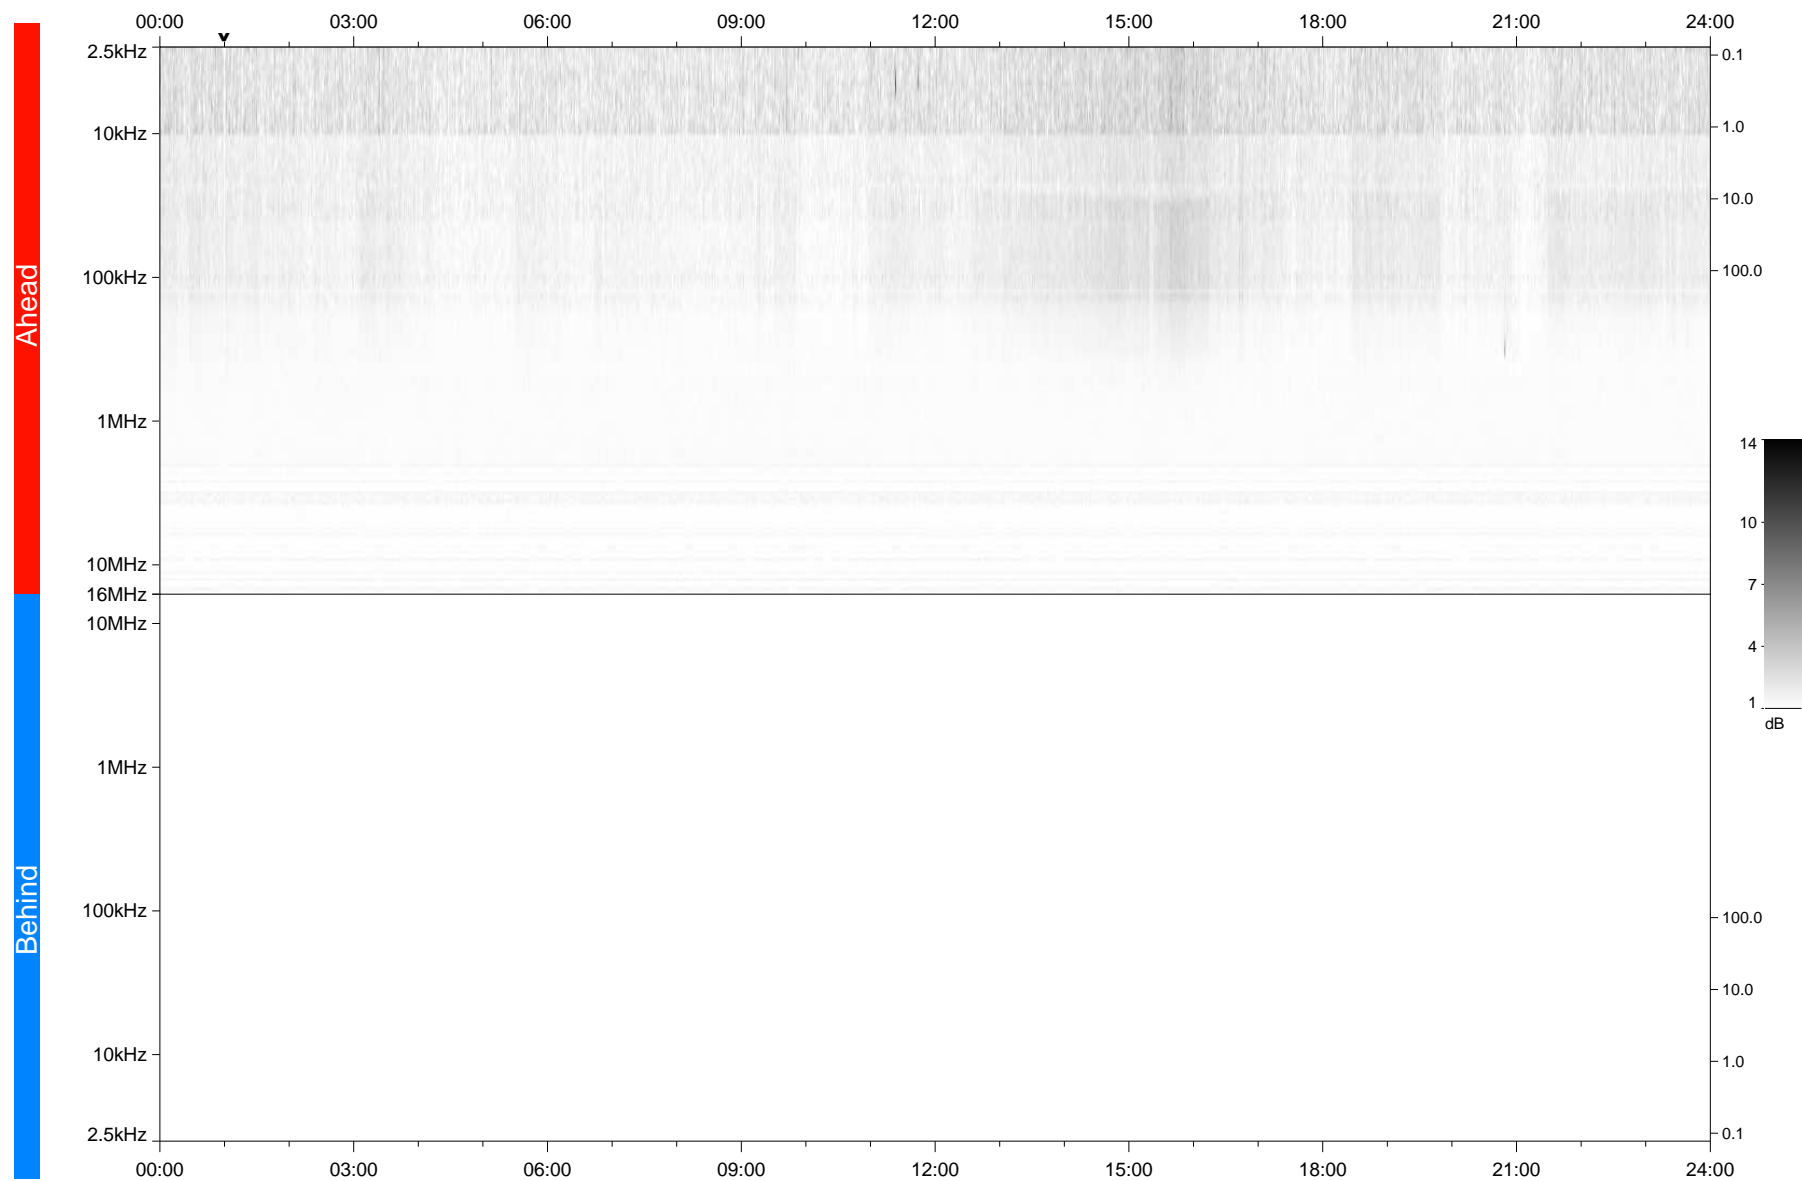

STEREO/WAVES Daily Summary - 20-Mar-2020 (DOY 080)

Ahead source file: swaves_ahead_2020_080_1_05.fin
Ahead PSE Angle: -76.4°

Behind PSE Angle: 73.6°
Behind source file: No STEREO-B data

Time (UTC)

file: stereo_swaves_daily-summary_gray_20200320_v03
made by: space.umn.edu on macOS with TDL 8.8.2 on 2022-09-15 12:43:18, with TLib V945 / dynspec V311