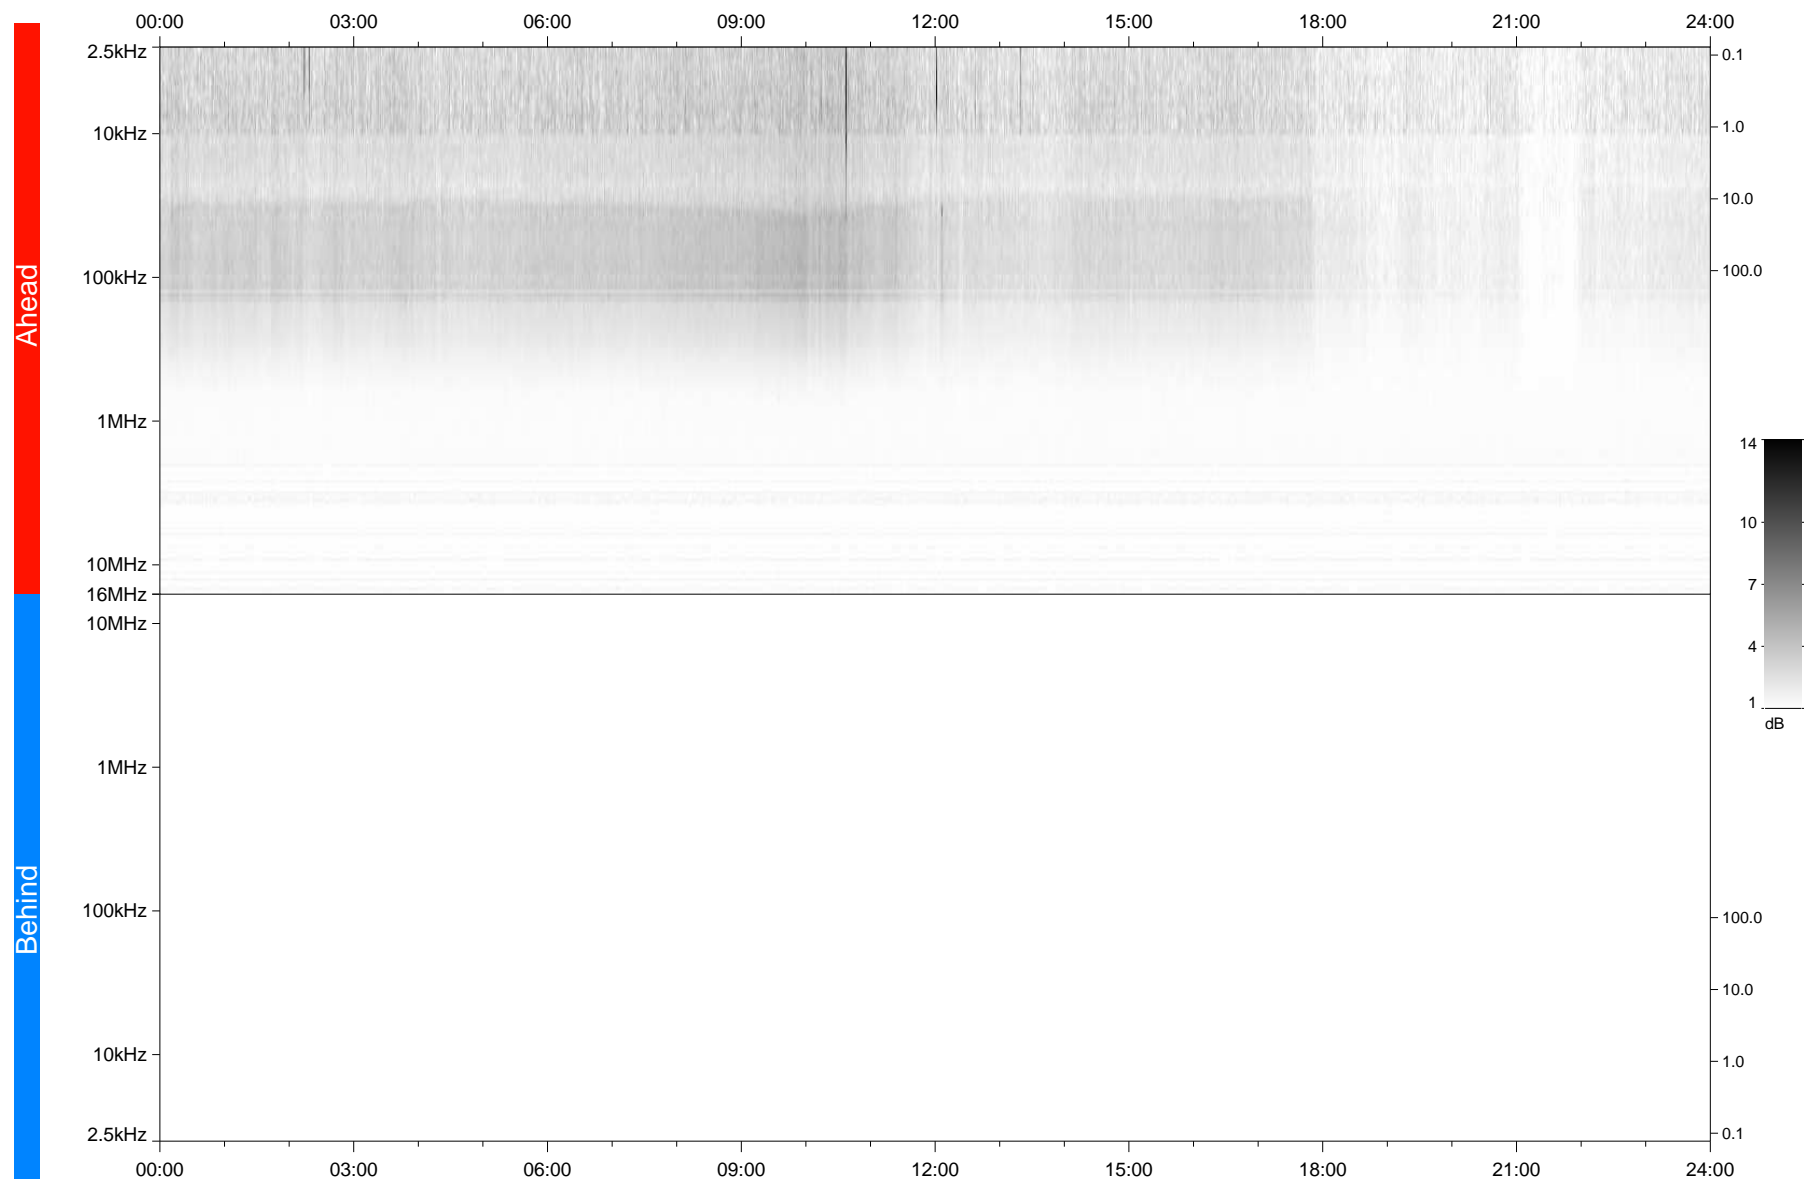

STEREO/WAVES Daily Summary - 19-Mar-2020 (DOY 079)

Ahead source file: swaves_ahead_2020_079_1_05.fin
Ahead PSE Angle: -76.4°

Behind PSE Angle: 73.7°
Behind source file: No STEREO-B data

Time (UTC)

file: stereo_swaves_daily-summary_gray_20200319_v04
made by: space.umn.edu on macOS with TDL 8.8.2 on 2022-10-03 13:15:25, with TLib V945 / dynspec V311