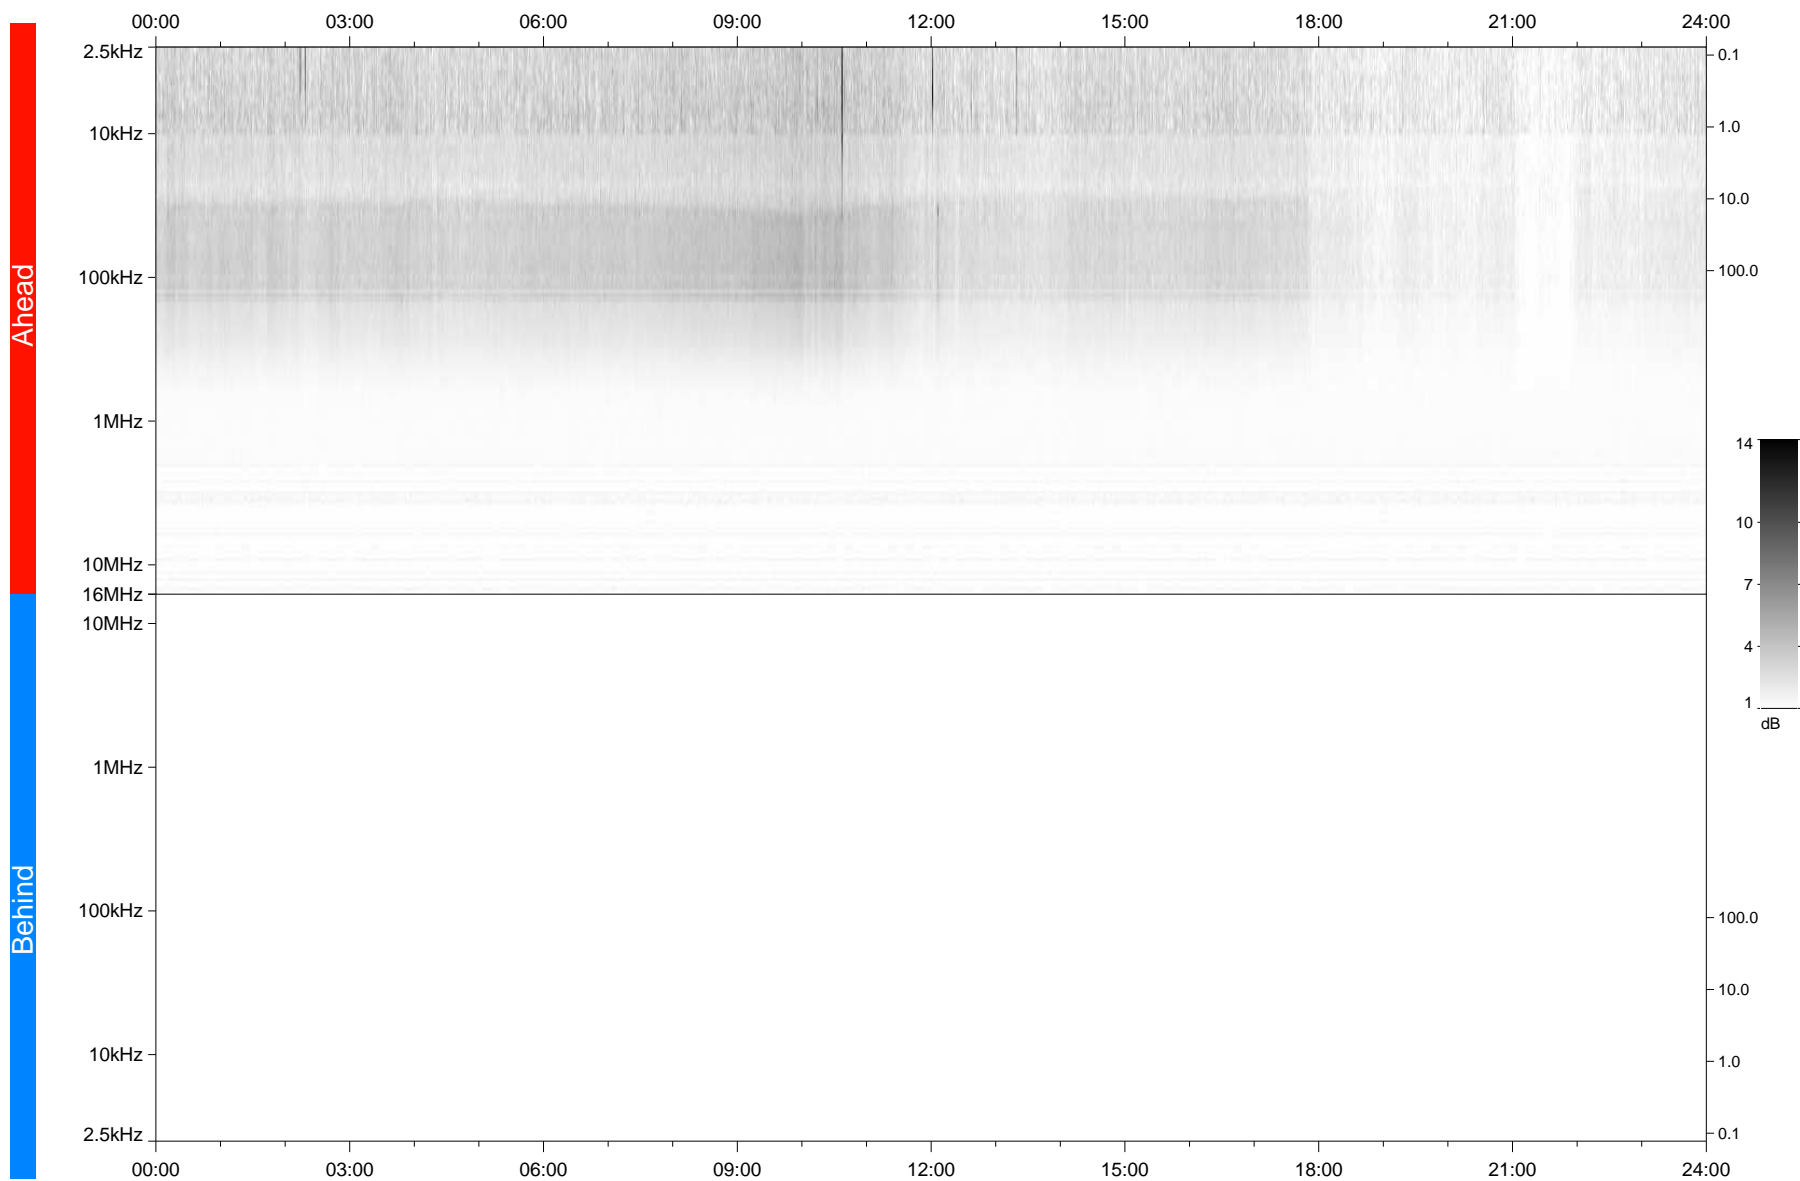

# STEREO/WAVES Daily Summary - 19-Mar-2020 (DOY 079)

Ahead source file: swaves\_ahead\_2020\_079\_1\_05.fin  
Ahead PSE Angle: -76.4°

Behind PSE Angle: 73.7°  
Behind source file: No STEREO-B data

Time (UTC)

file: stereo\_swaves\_daily-summary\_gray\_20200319\_v03  
made by: space.umn.edu on macOS with TDL 8.8.2 on 2022-09-15 12:41:57, with TLib V945 / dynspec V311