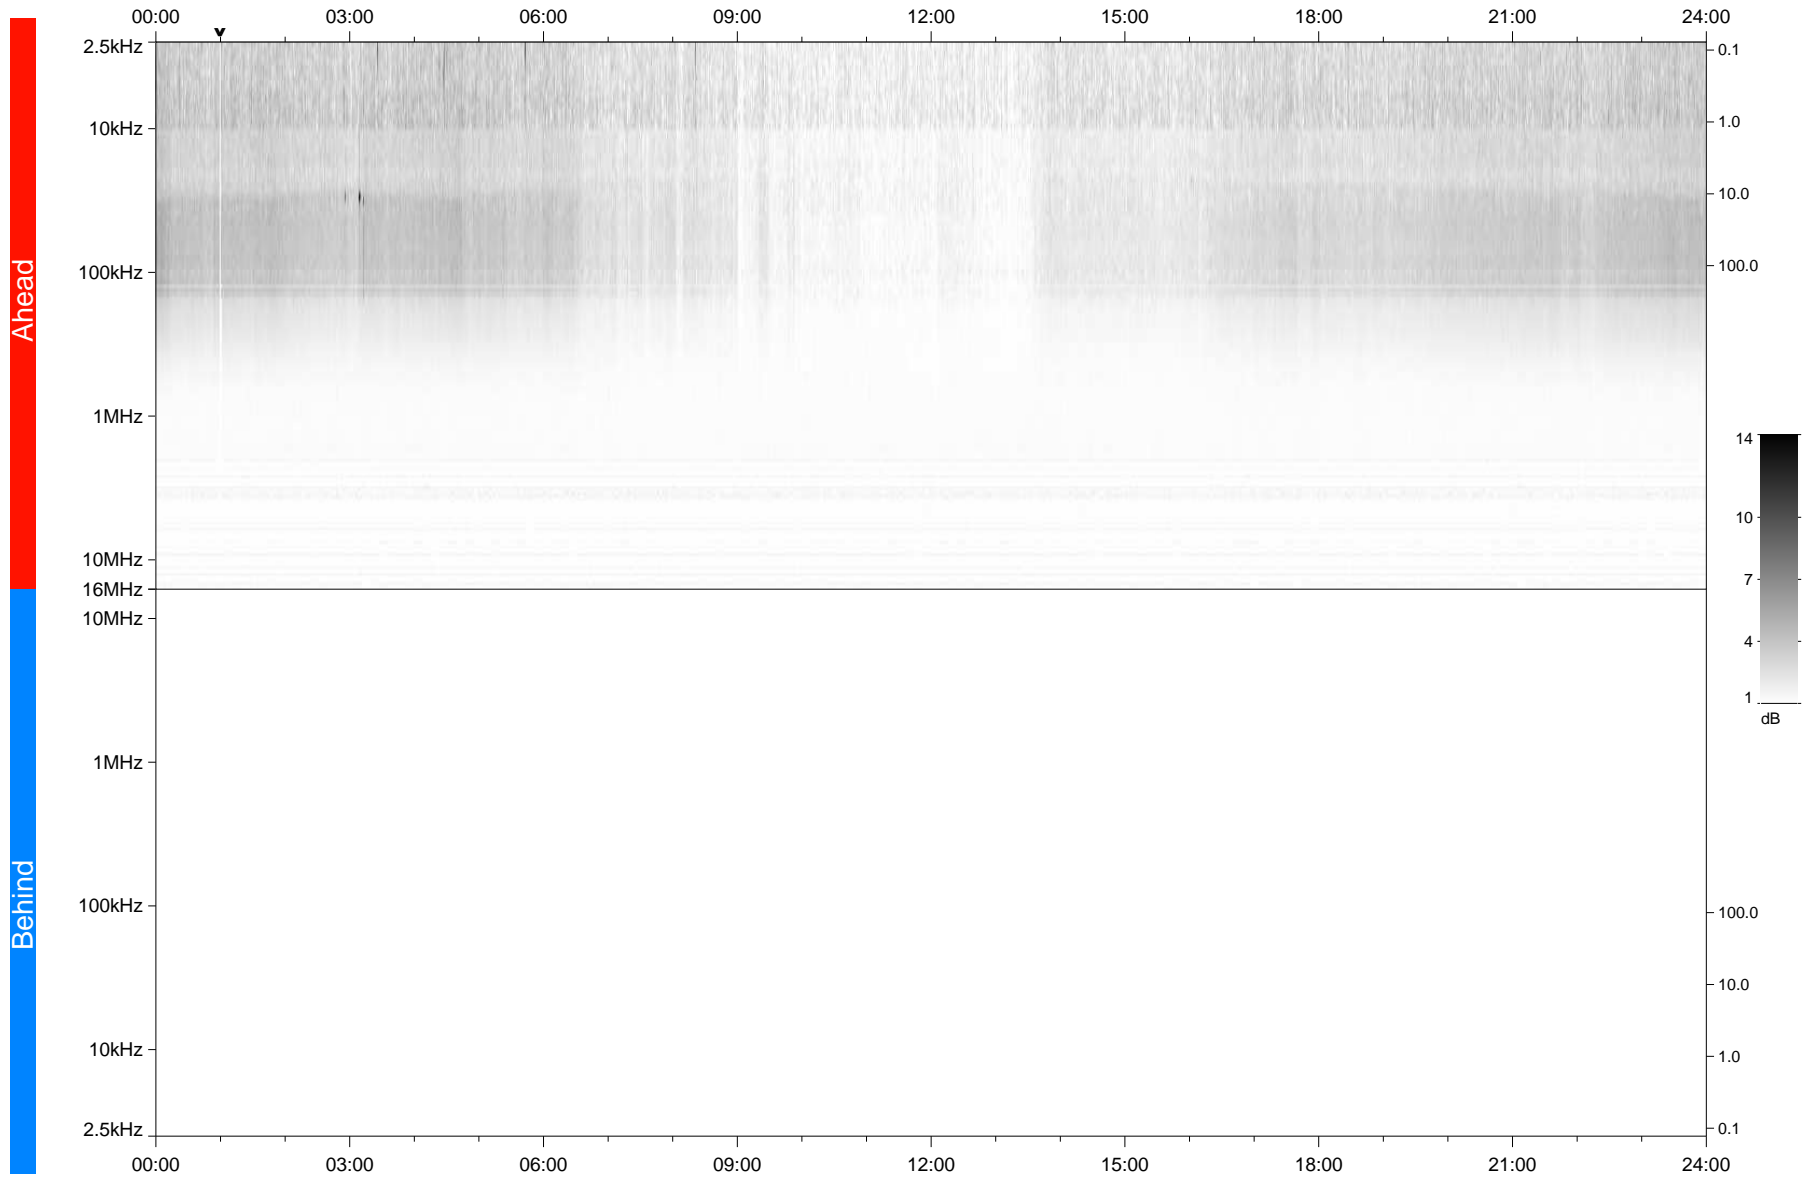

# STEREO/WAVES Daily Summary - 18-Mar-2020 (DOY 078)

Ahead source file: swaves\_ahead\_2020\_078\_1\_05.fin  
Ahead PSE Angle: -76.4°

Behind PSE Angle: 73.8°  
Behind source file: No STEREO-B data

Time (UTC)

file: stereo\_swaves\_daily-summary\_gray\_20200318\_v04  
made by: space.umn.edu on macOS with TDL 8.8.2 on 2022-10-03 13:13:54, with TLib V945 / dynspec V311