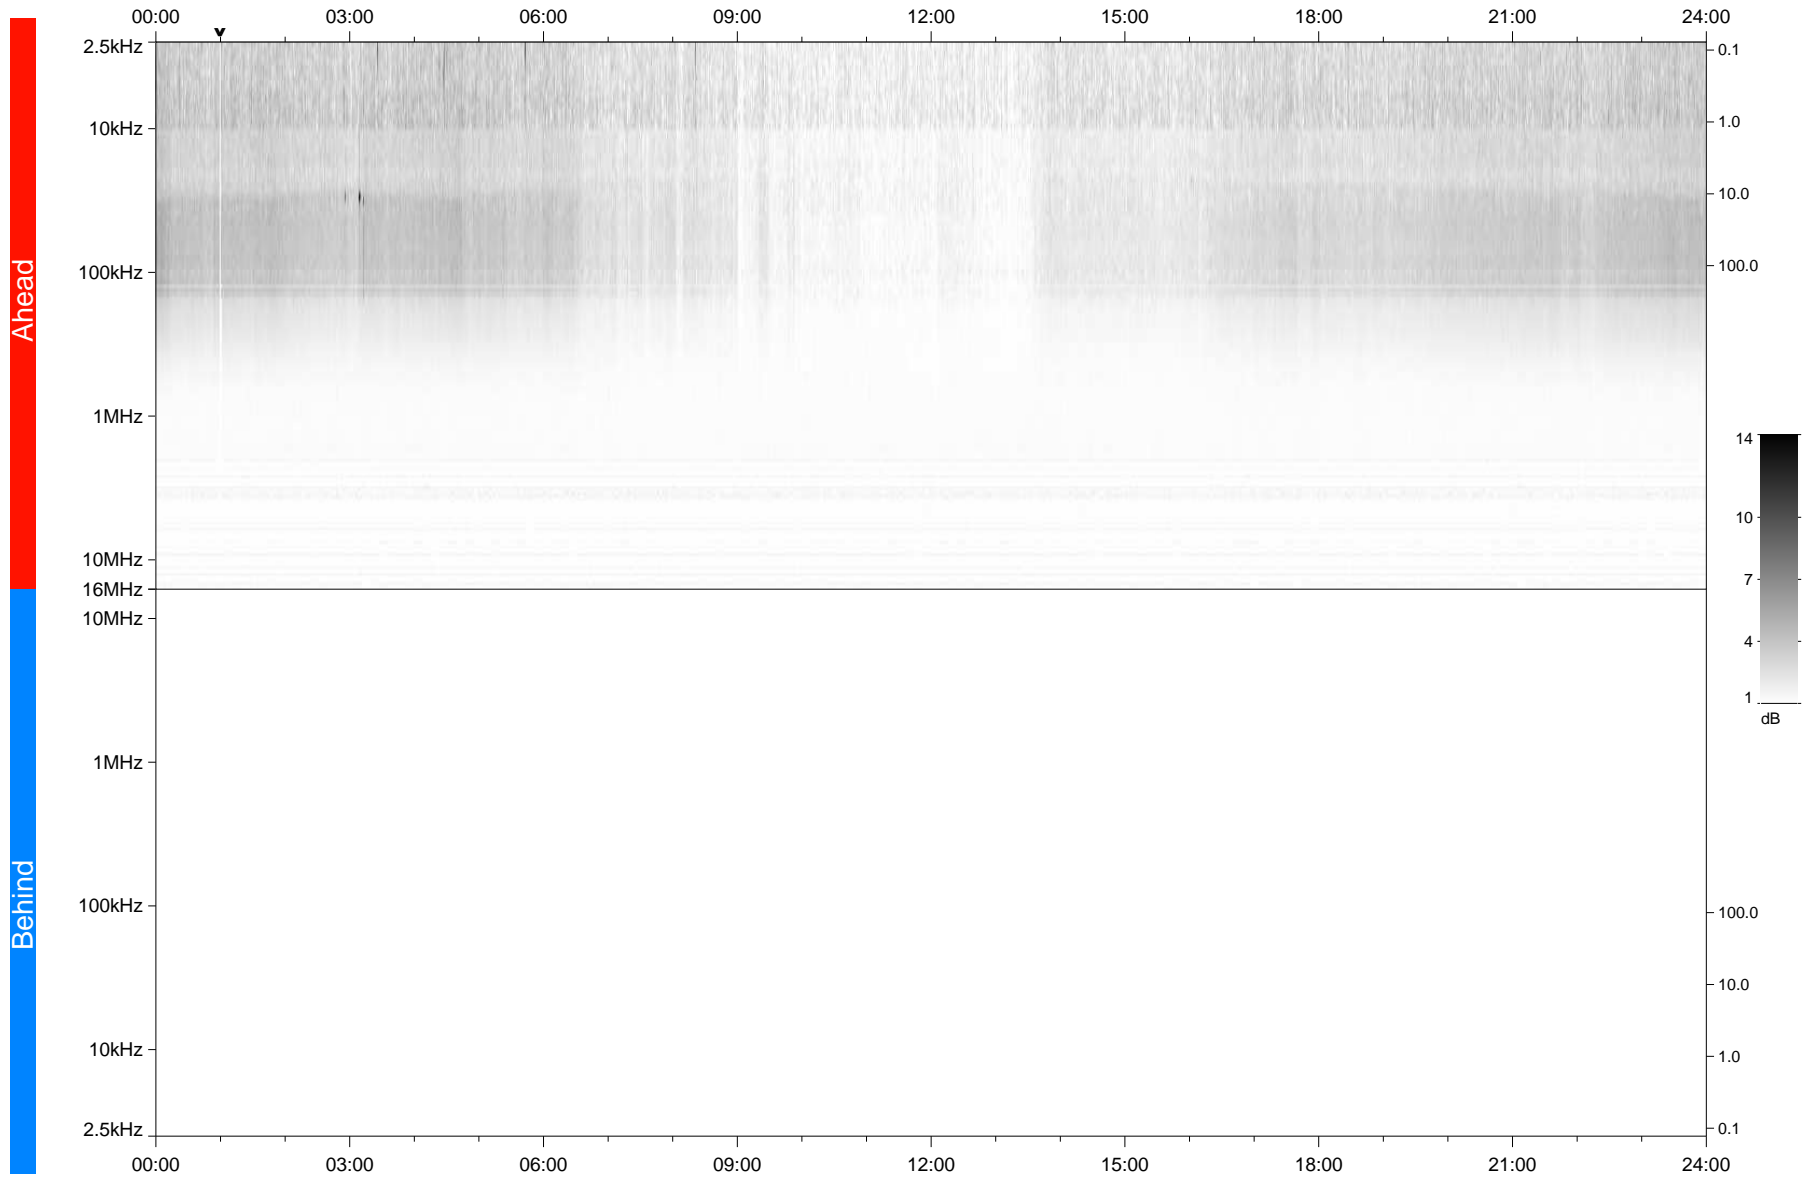

STEREO/WAVES Daily Summary - 18-Mar-2020 (DOY 078)

Ahead source file: swaves_ahead_2020_078_1_05.fin
Ahead PSE Angle: -76.4°

Behind PSE Angle: 73.8°
Behind source file: No STEREO-B data

Time (UTC)

file: stereo_swaves_daily-summary_gray_20200318_v03
made by: space.umn.edu on macOS with TDL 8.8.2 on 2022-09-15 12:40:34, with TLib V945 / dynspec V311