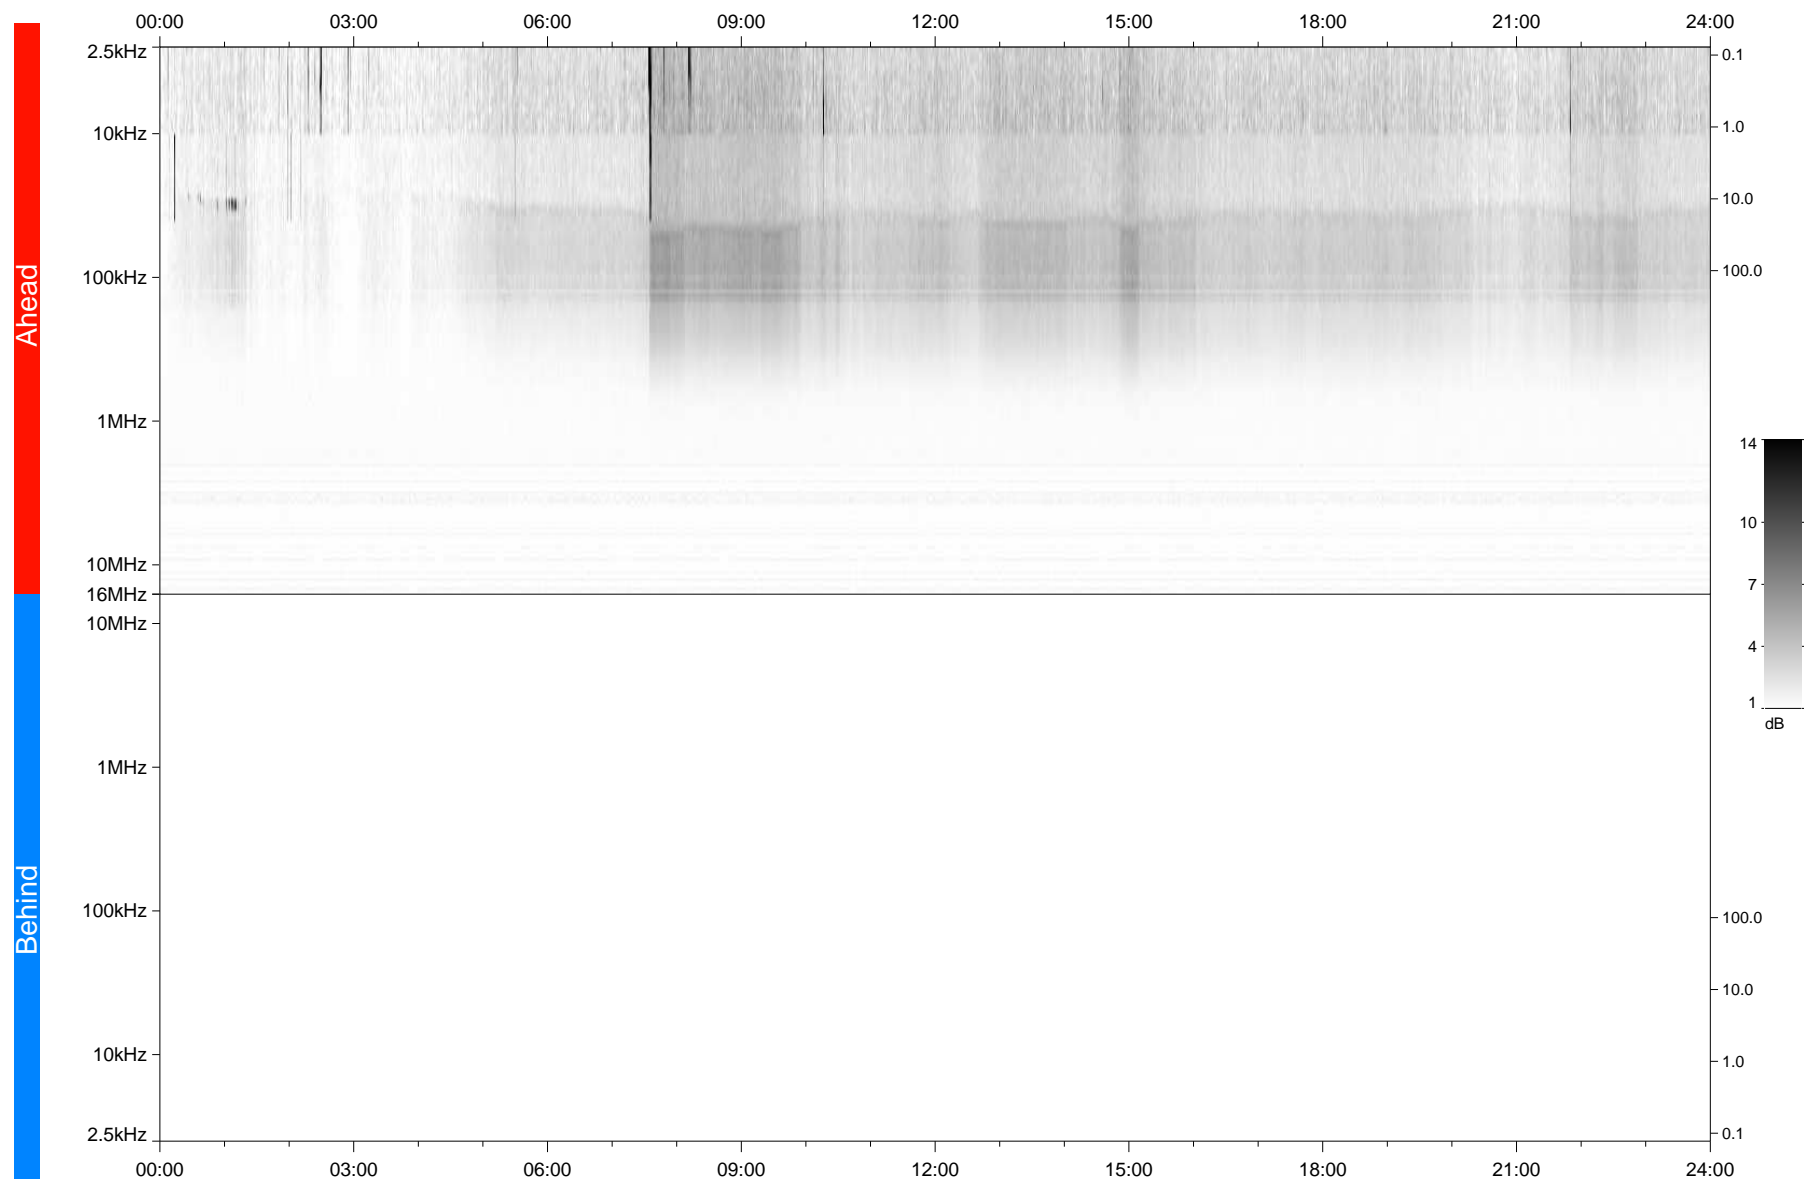

STEREO/WAVES Daily Summary - 17-Mar-2020 (DOY 077)

Ahead source file: swaves_ahead_2020_077_1_05.fin
Ahead PSE Angle: -76.5°

Behind PSE Angle: 73.9°
Behind source file: No STEREO-B data

Time (UTC)

file: stereo_swaves_daily-summary_gray_20200317_v04
made by: space.umn.edu on macOS with TDL 8.8.2 on 2022-10-03 13:12:25, with TLib V945 / dynspec V311