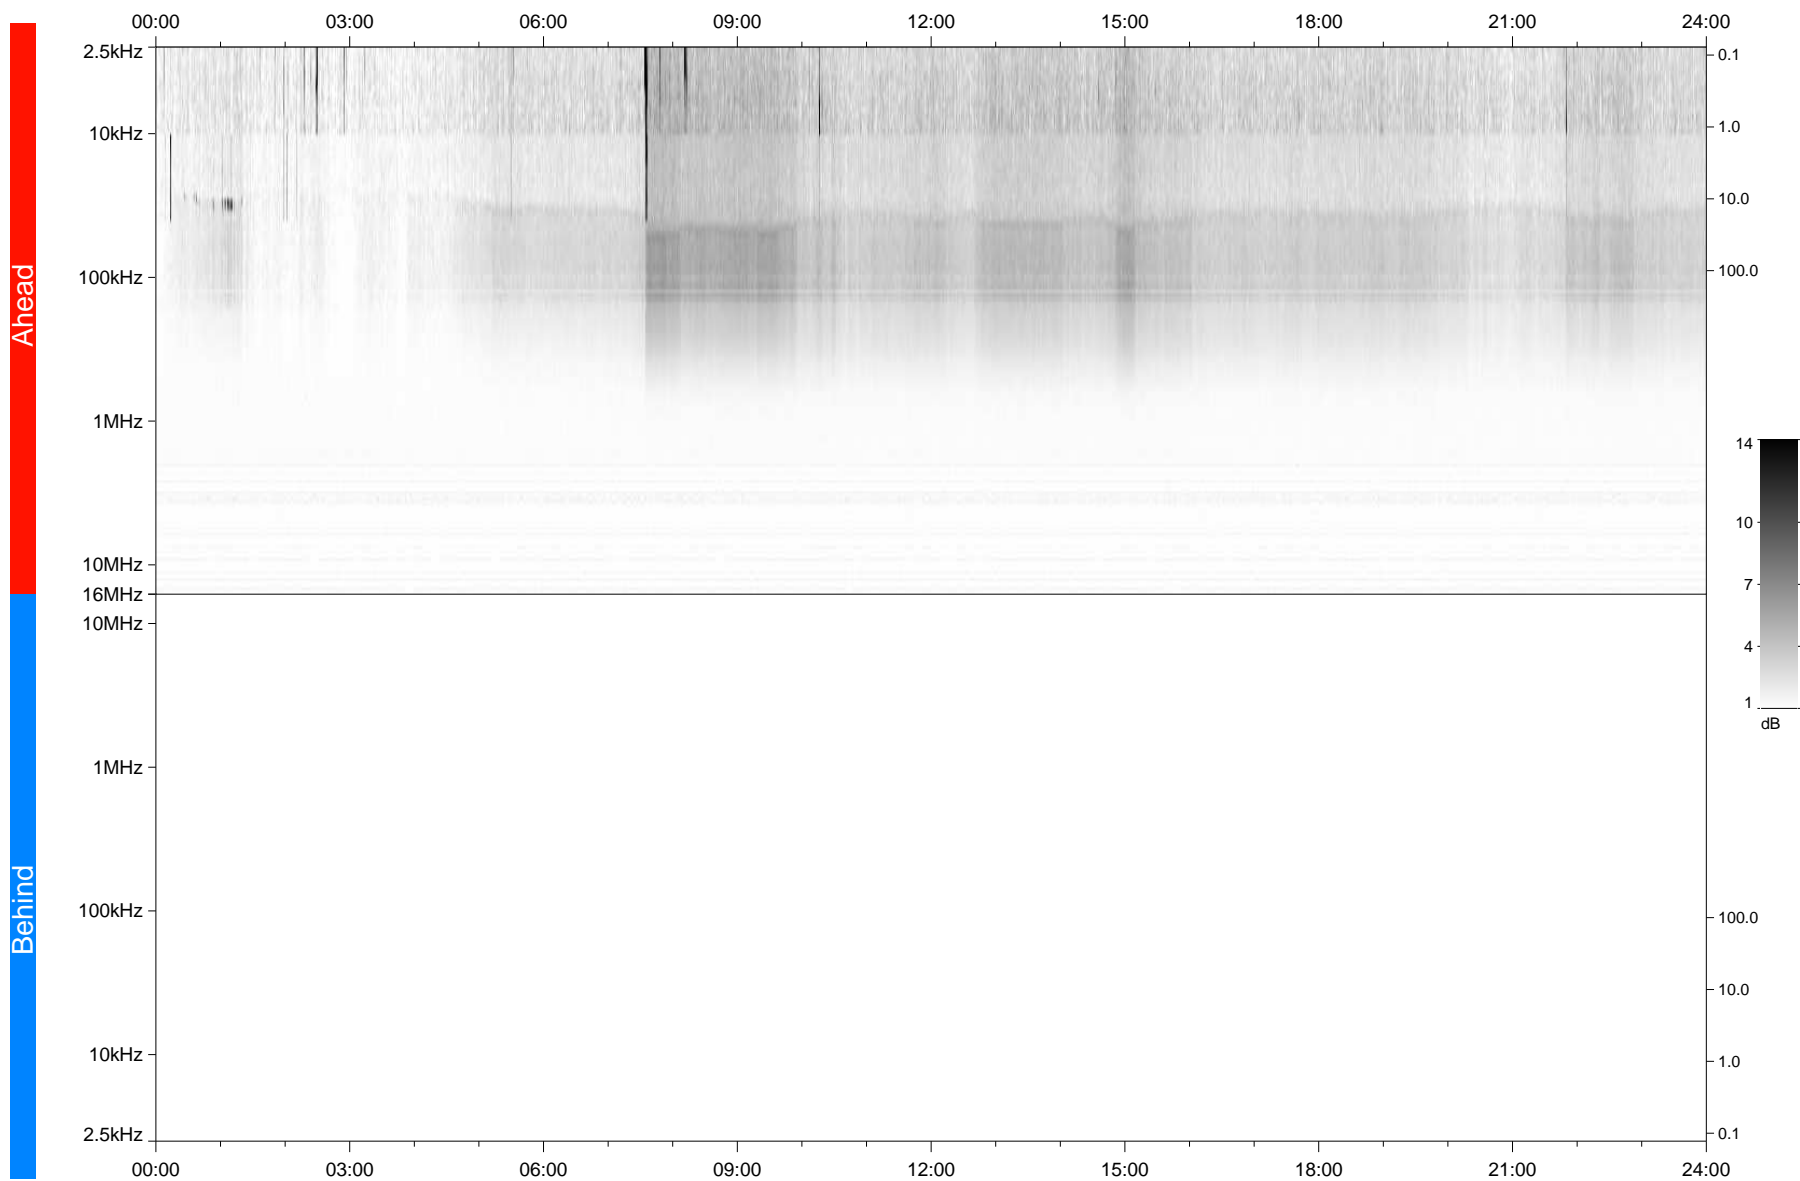

STEREO/WAVES Daily Summary - 17-Mar-2020 (DOY 077)

Ahead source file: swaves_ahead_2020_077_1_05.fin
Ahead PSE Angle: -76.5°

Behind PSE Angle: 73.9°
Behind source file: No STEREO-B data

Time (UTC)

file: stereo_swaves_daily-summary_gray_20200317_v03
made by: space.umn.edu on macOS with TDL 8.8.2 on 2022-09-15 12:39:13, with TLib V945 / dynspec V311