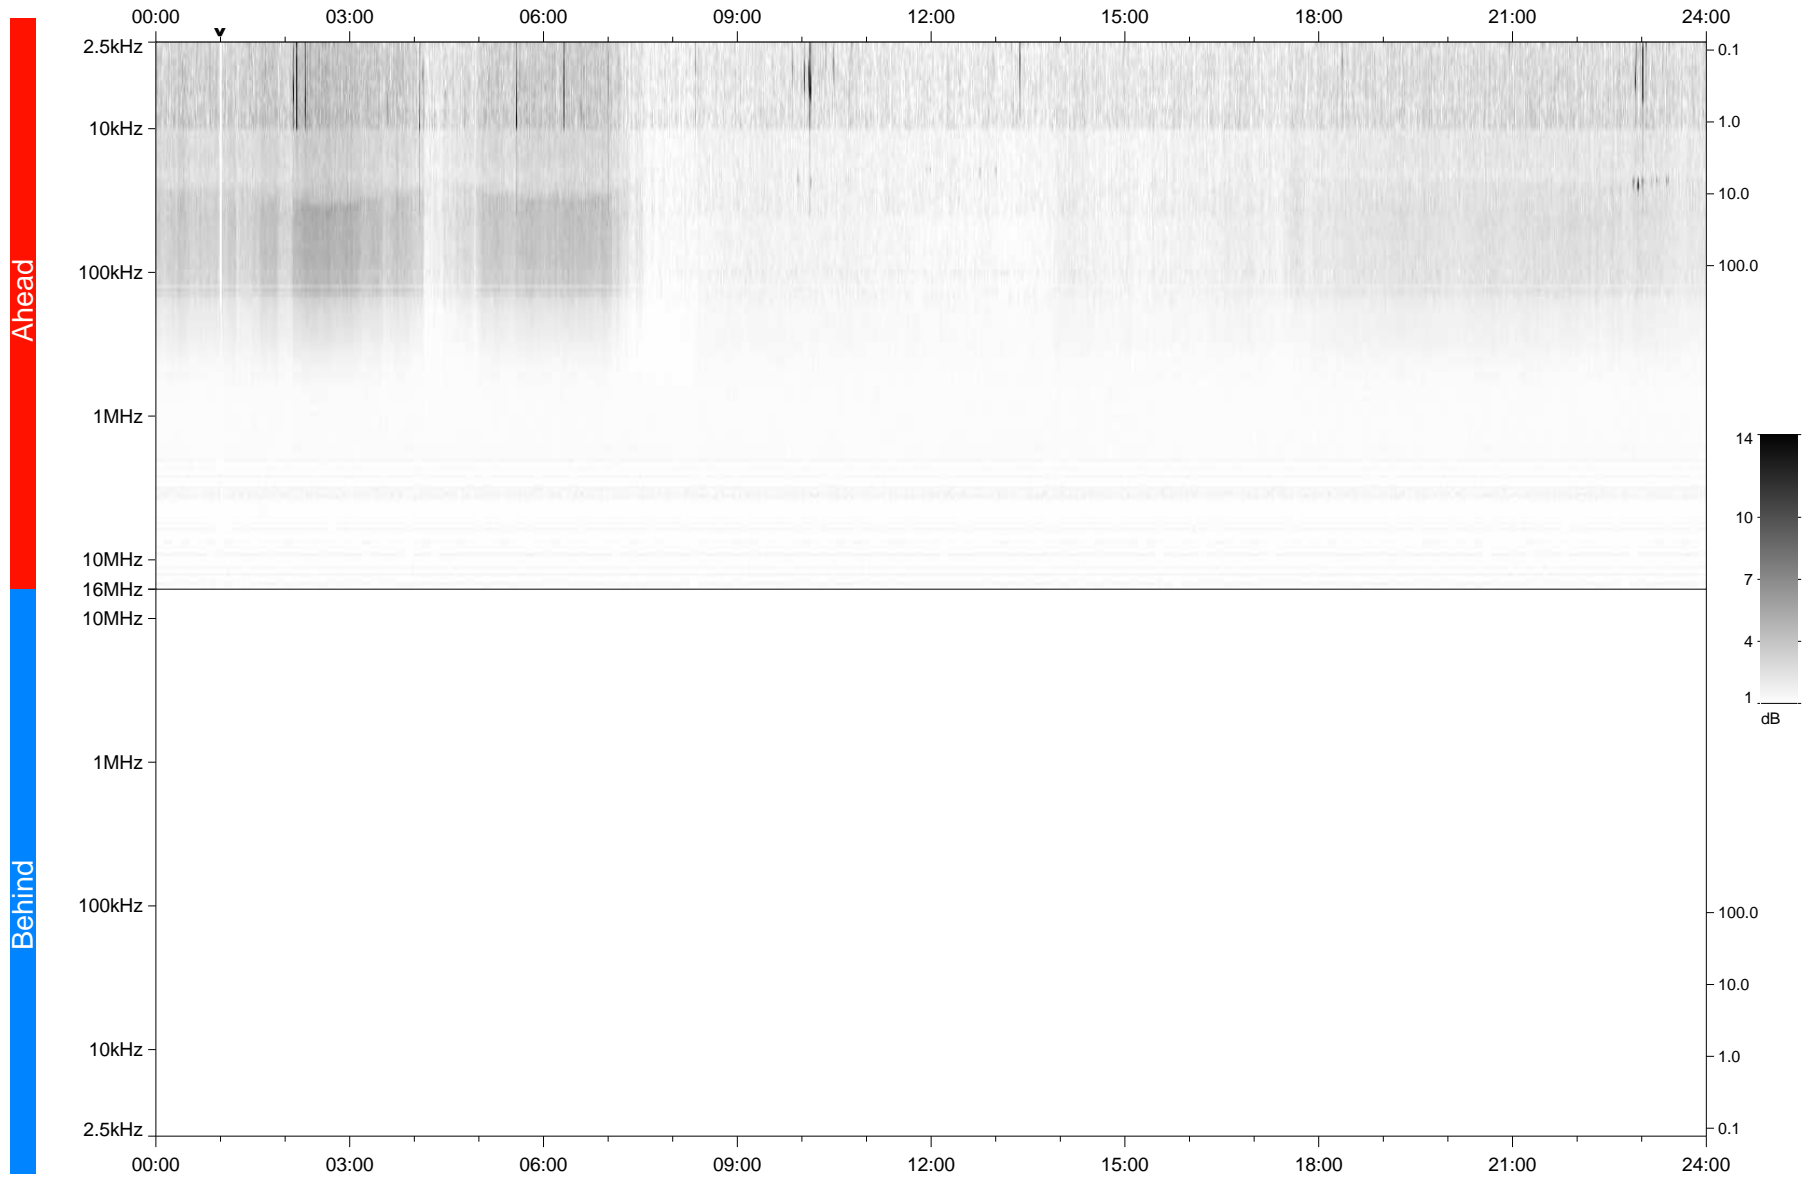

STEREO/WAVES Daily Summary - 16-Mar-2020 (DOY 076)

Ahead source file: swaves_ahead_2020_076_1_05.fin
Ahead PSE Angle: -76.5°

Behind PSE Angle: 74.0°
Behind source file: No STEREO-B data

Time (UTC)

file: stereo_swaves_daily-summary_gray_20200316_v04
made by: space.umn.edu on macOS with TDL 8.8.2 on 2022-10-03 13:10:54, with TLib V945 / dynspec V311