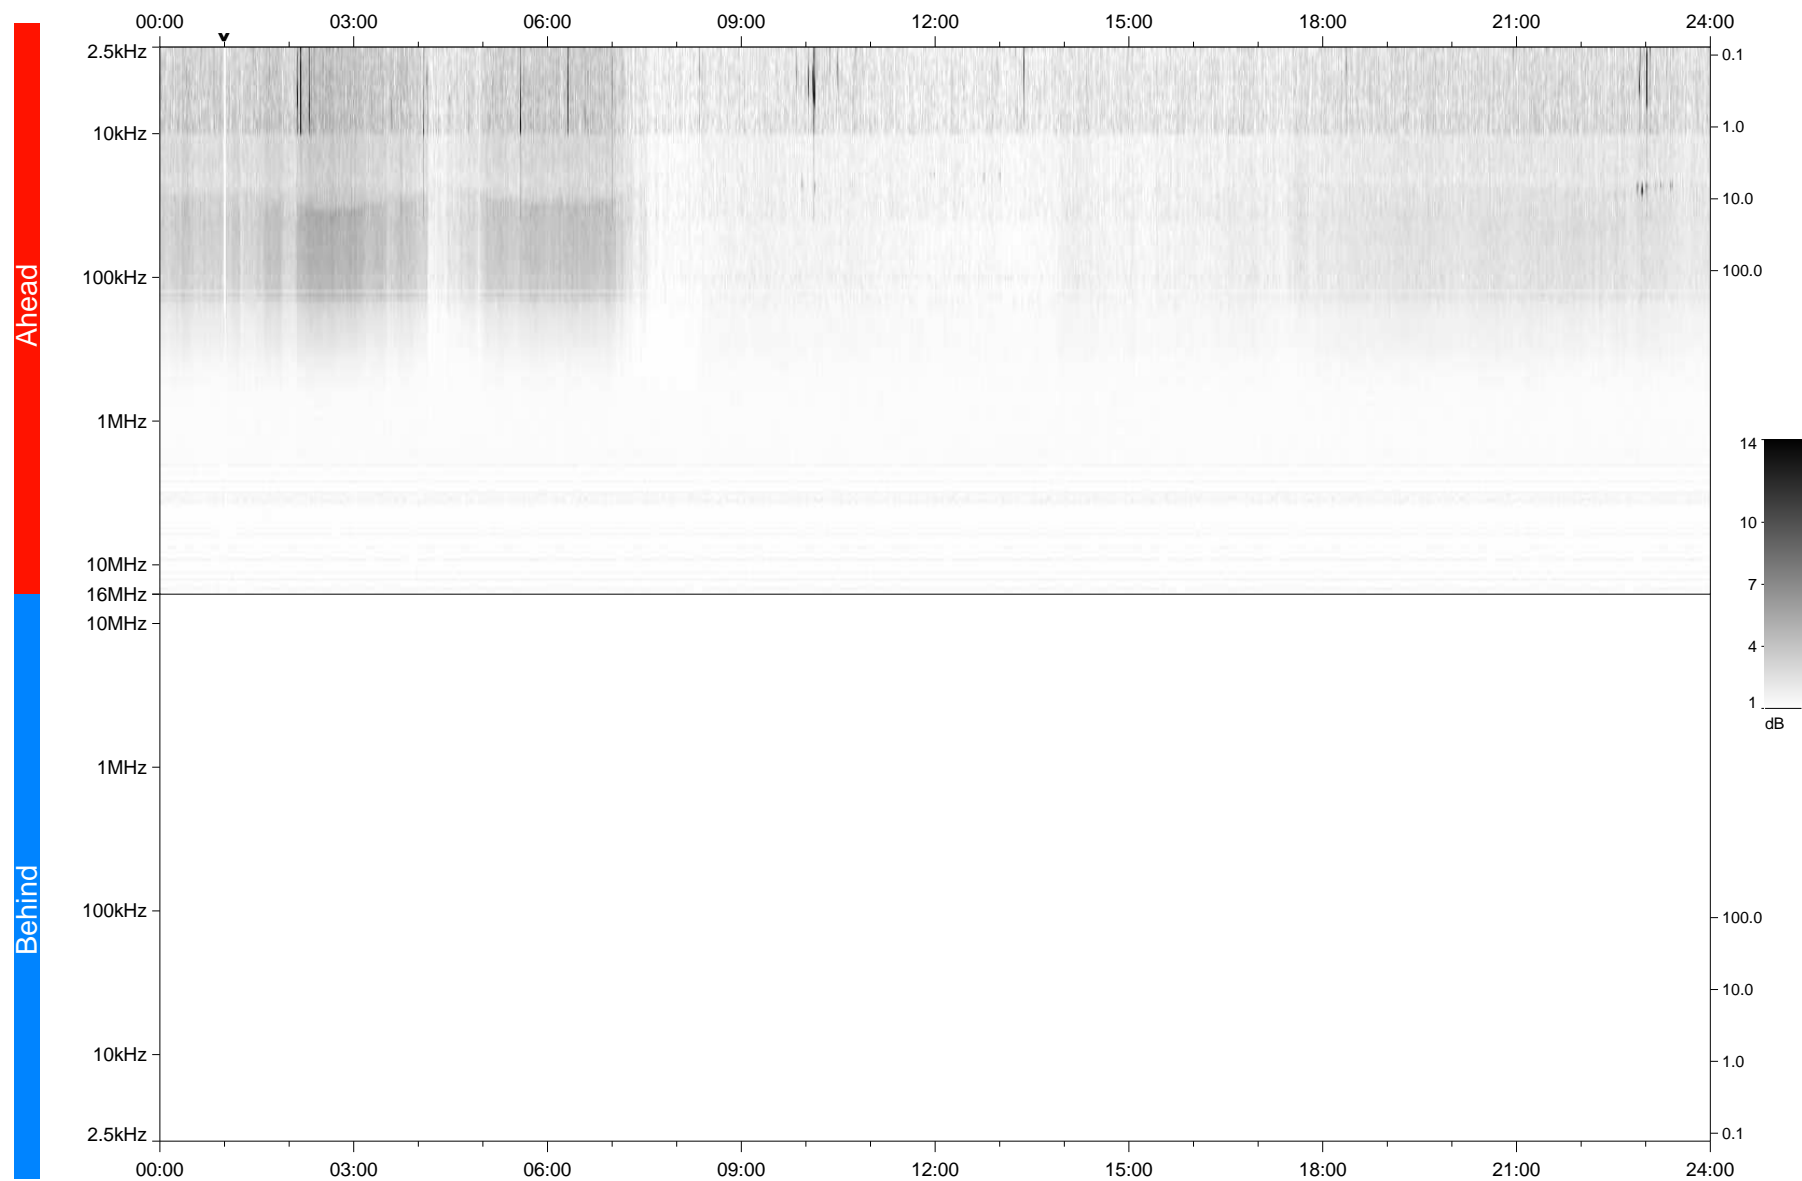

# STEREO/WAVES Daily Summary - 16-Mar-2020 (DOY 076)

Ahead source file: swaves\_ahead\_2020\_076\_1\_05.fin  
Ahead PSE Angle: -76.5°

Behind PSE Angle: 74.0°  
Behind source file: No STEREO-B data

Time (UTC)

file: stereo\_swaves\_daily-summary\_gray\_20200316\_v03  
made by: space.umn.edu on macOS with TDL 8.8.2 on 2022-09-15 12:37:50, with TLib V945 / dynspec V311