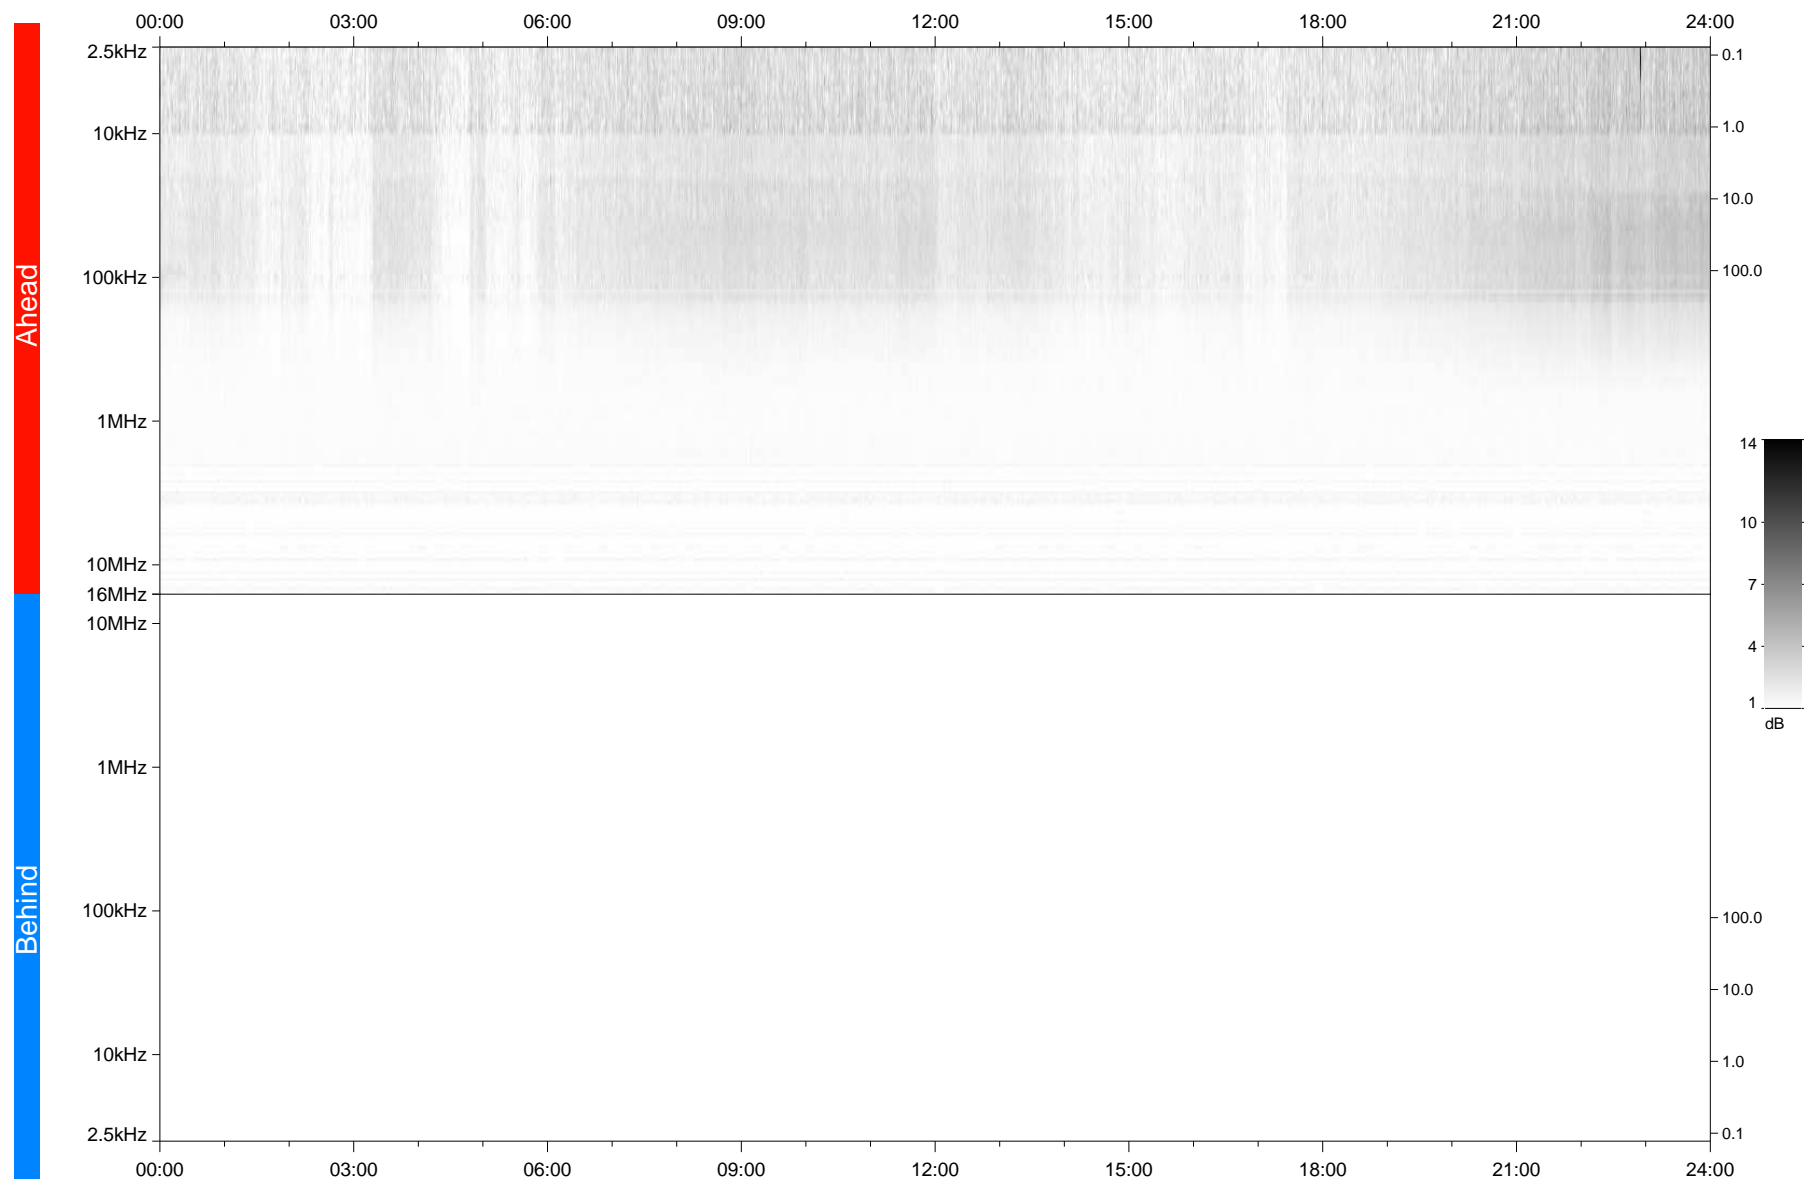

STEREO/WAVES Daily Summary - 15-Mar-2020 (DOY 075)

Ahead source file: swaves_ahead_2020_075_1_05.fin
Ahead PSE Angle: -76.5°

Behind PSE Angle: 74.1°
Behind source file: No STEREO-B data

Time (UTC)

file: stereo_swaves_daily-summary_gray_20200315_v04
made by: space.umn.edu on macOS with TDL 8.8.2 on 2022-10-03 13:09:25, with TLib V945 / dynspec V311