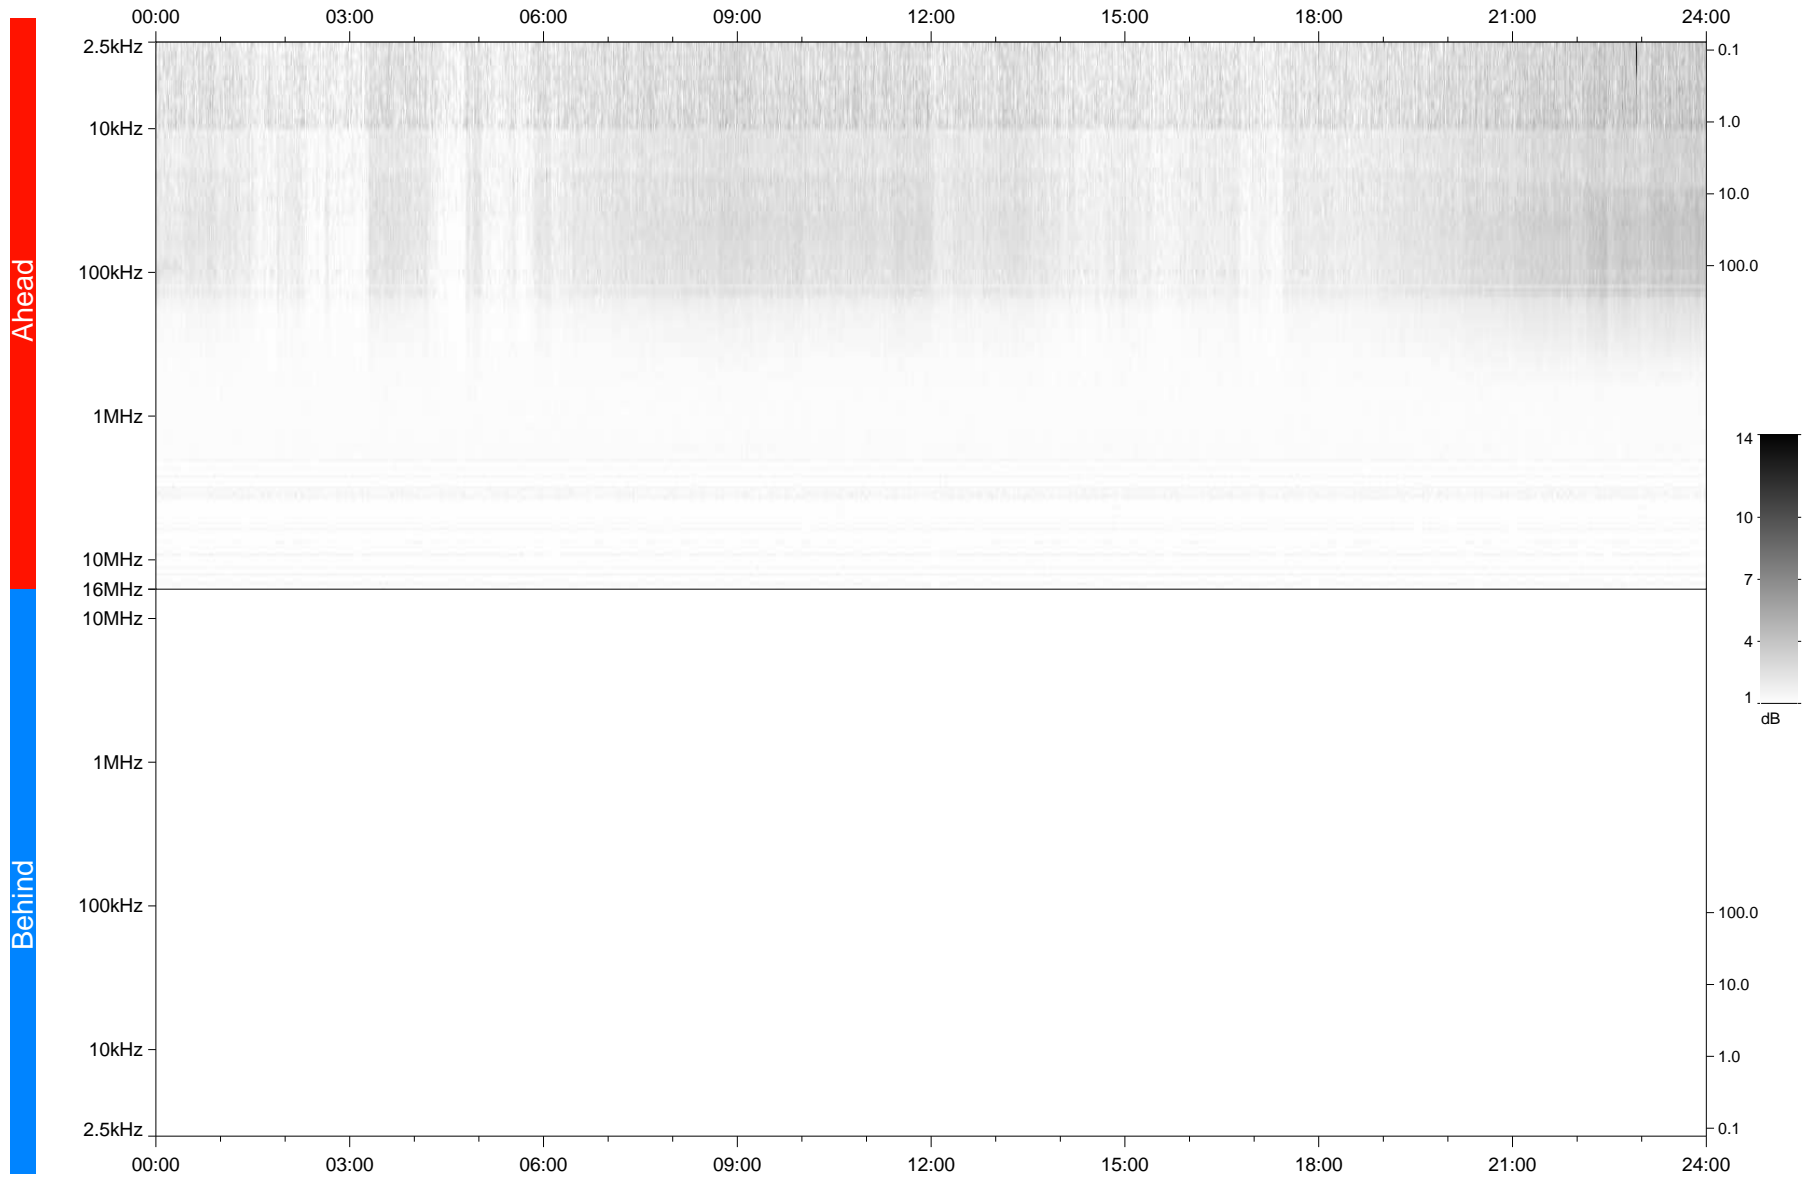

STEREO/WAVES Daily Summary - 15-Mar-2020 (DOY 075)

Ahead source file: swaves_ahead_2020_075_1_05.fin
Ahead PSE Angle: -76.5°

Behind PSE Angle: 74.1°
Behind source file: No STEREO-B data

Time (UTC)

file: stereo_swaves_daily-summary_gray_20200315_v03
made by: space.umn.edu on macOS with TDL 8.8.2 on 2022-09-15 12:36:28, with TLib V945 / dynspec V311