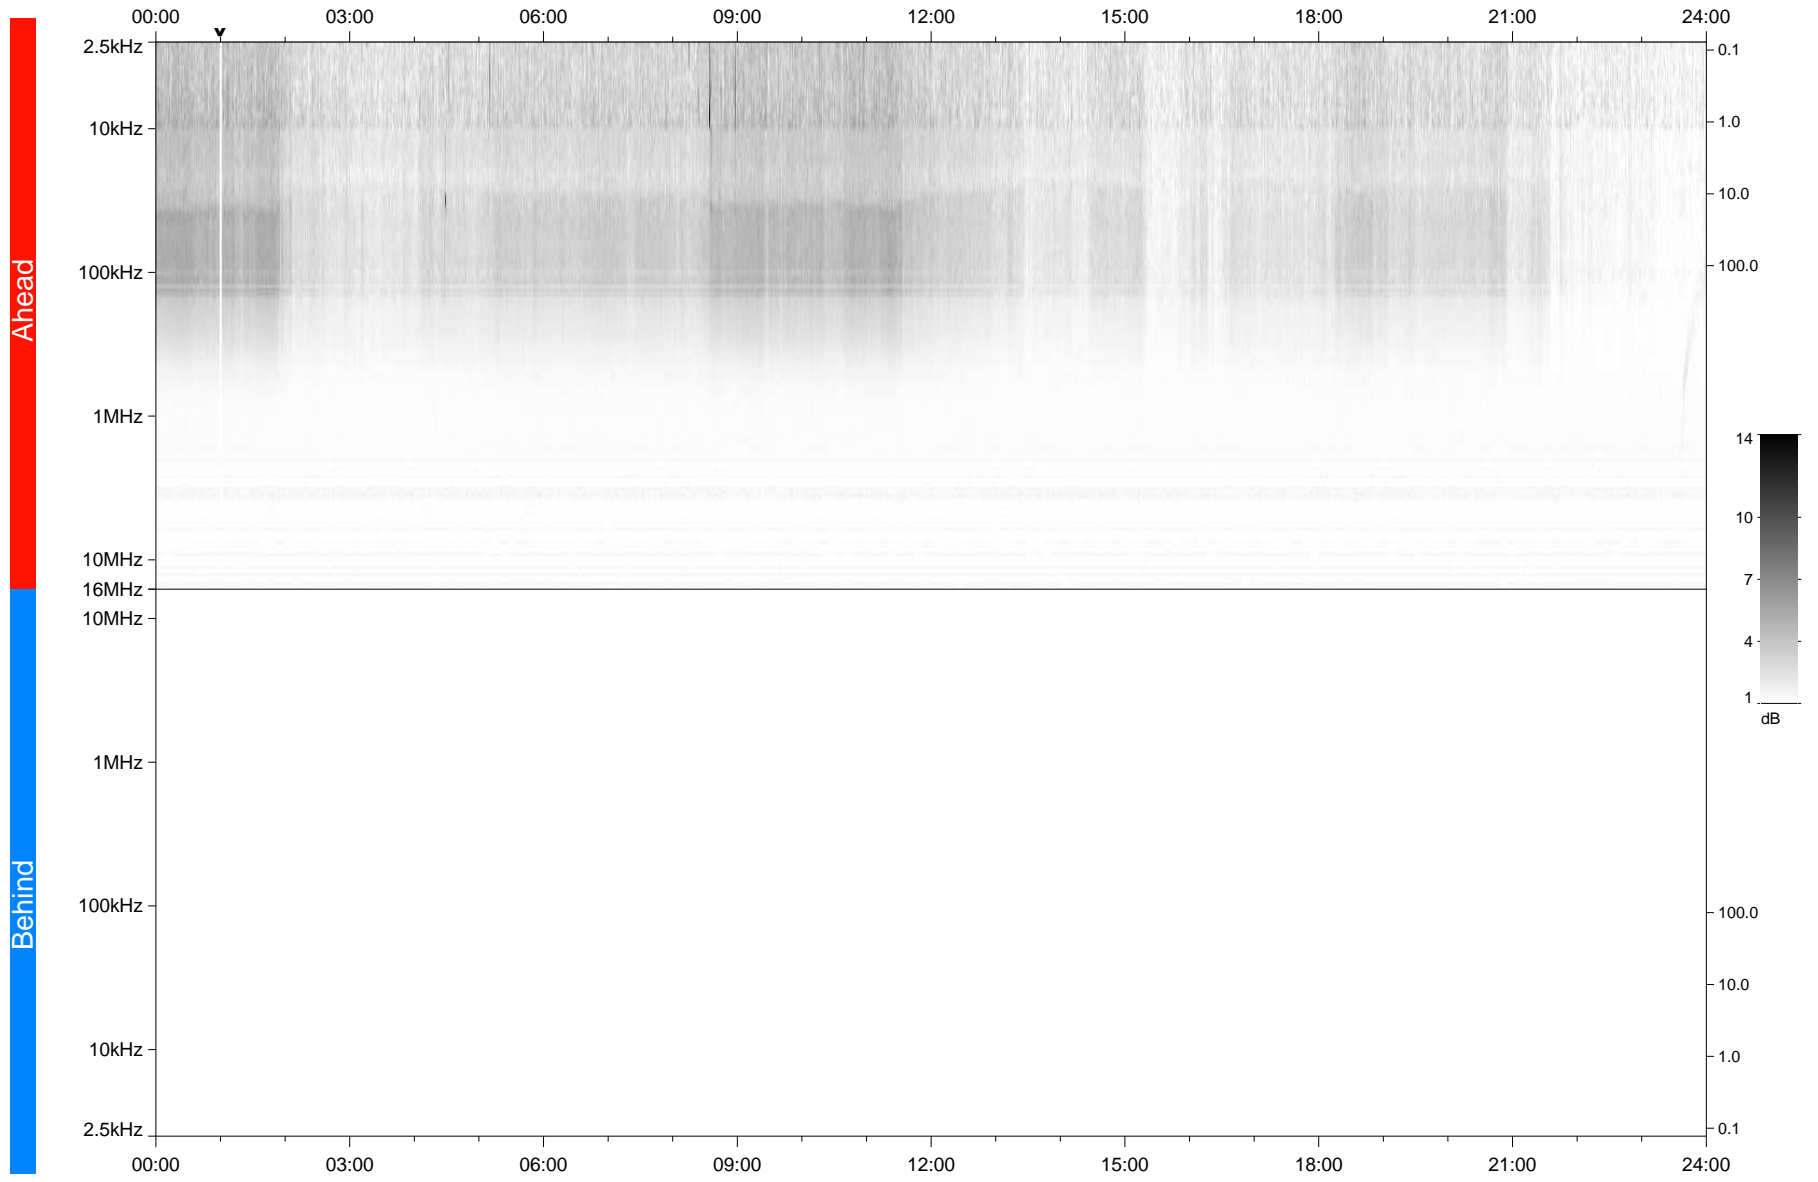

# STEREO/WAVES Daily Summary - 14-Mar-2020 (DOY 074)

Ahead source file: swaves\_ahead\_2020\_074\_1\_05.fin  
Ahead PSE Angle: -76.6°

Behind PSE Angle: 74.3°  
Behind source file: No STEREO-B data

Time (UTC)

file: stereo\_swaves\_daily-summary\_gray\_20200314\_v04  
made by: space.umn.edu on macOS with IDL 8.8.2 on 2022-10-03 13:07:57, with TMLib V945 / dynspec V311