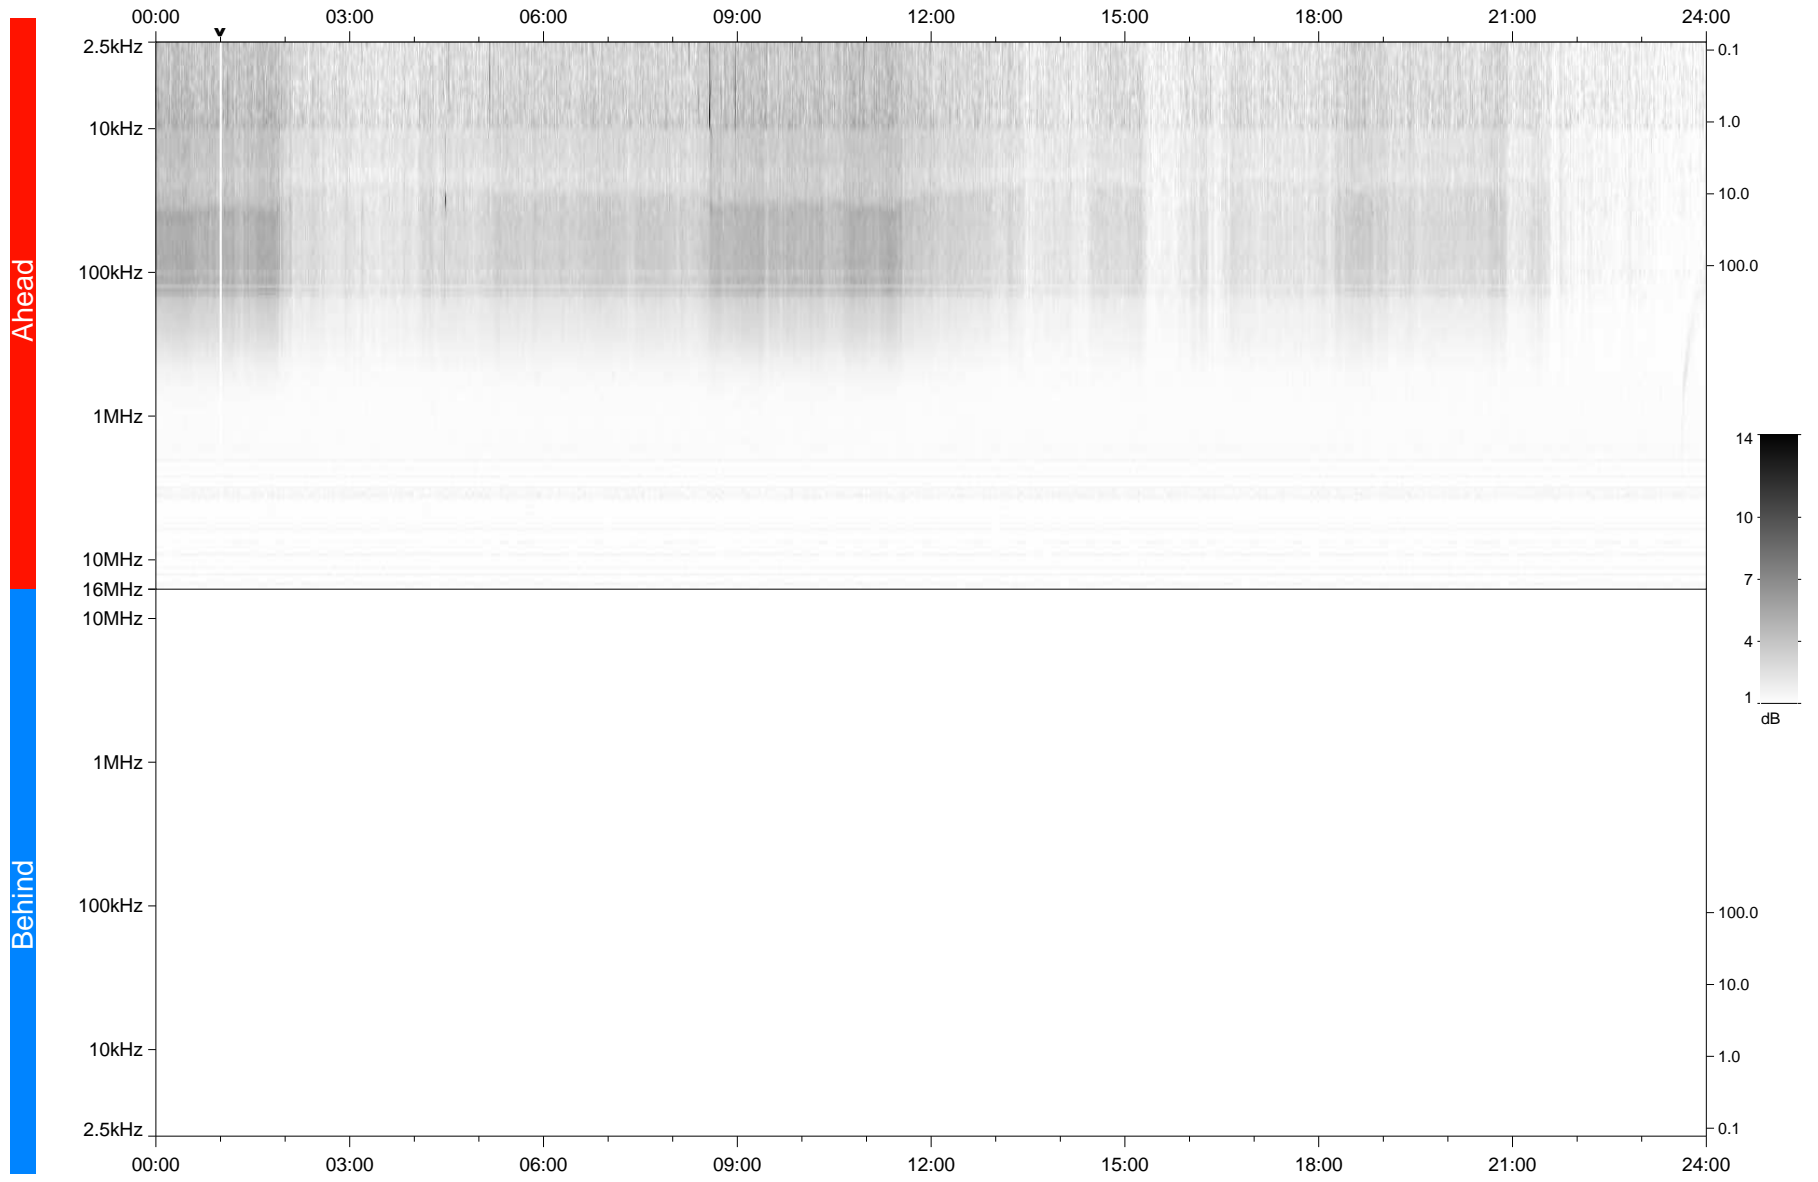

STEREO/WAVES Daily Summary - 14-Mar-2020 (DOY 074)

Ahead source file: swaves_ahead_2020_074_1_05.fin
Ahead PSE Angle: -76.6°

Behind PSE Angle: 74.3°
Behind source file: No STEREO-B data

Time (UTC)

file: stereo_swaves_daily-summary_gray_20200314_v03
made by: space.umn.edu on macOS with TDL 8.8.2 on 2022-09-15 12:35:08, with TLib V945 / dynspec V311