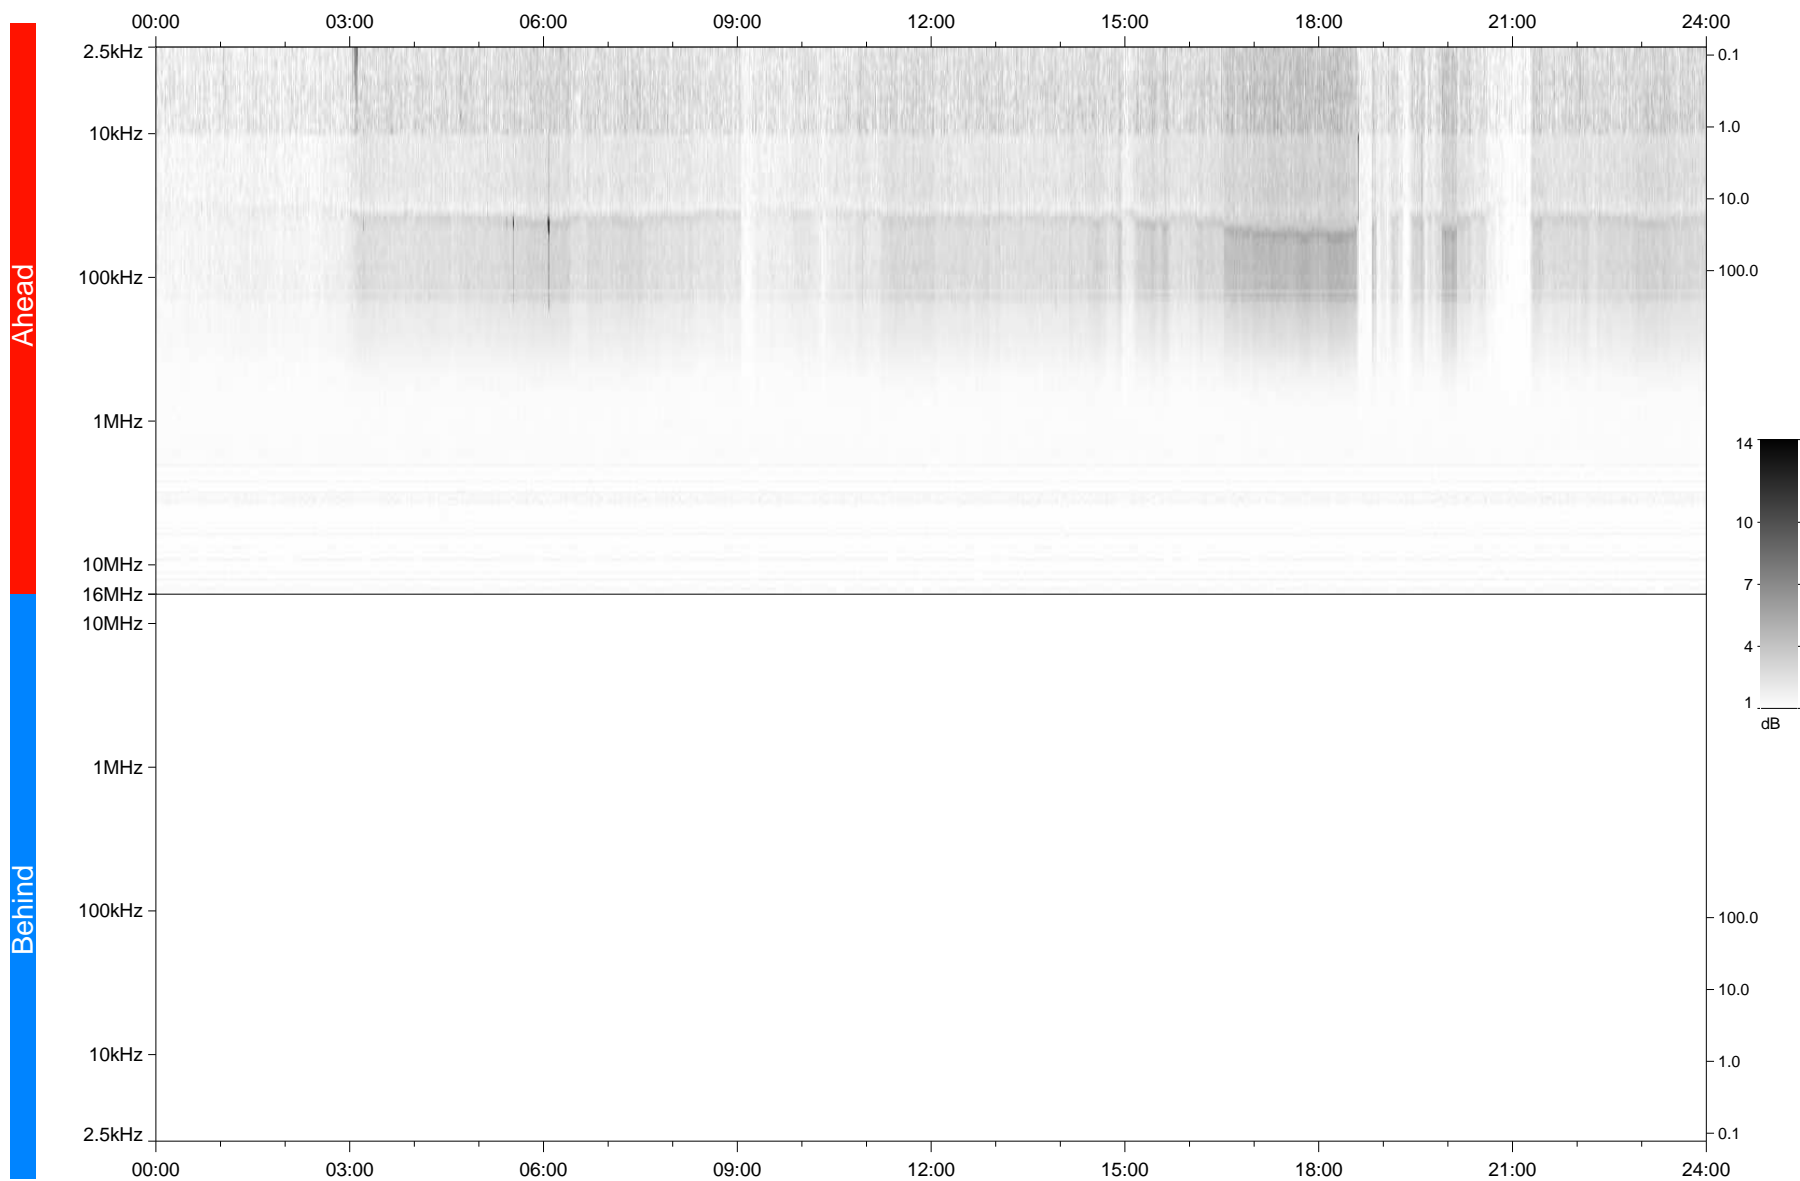

STEREO/WAVES Daily Summary - 13-Mar-2020 (DOY 073)

Ahead source file: swaves_ahead_2020_073_1_05.fin
Ahead PSE Angle: -76.6°

Behind PSE Angle: 74.4°
Behind source file: No STEREO-B data

Time (UTC)

file: stereo_swaves_daily-summary_gray_20200313_v04
made by: space.umn.edu on macOS with IDL 8.8.2 on 2022-10-03 13:06:26, with TMLib V945 / dynspec V311