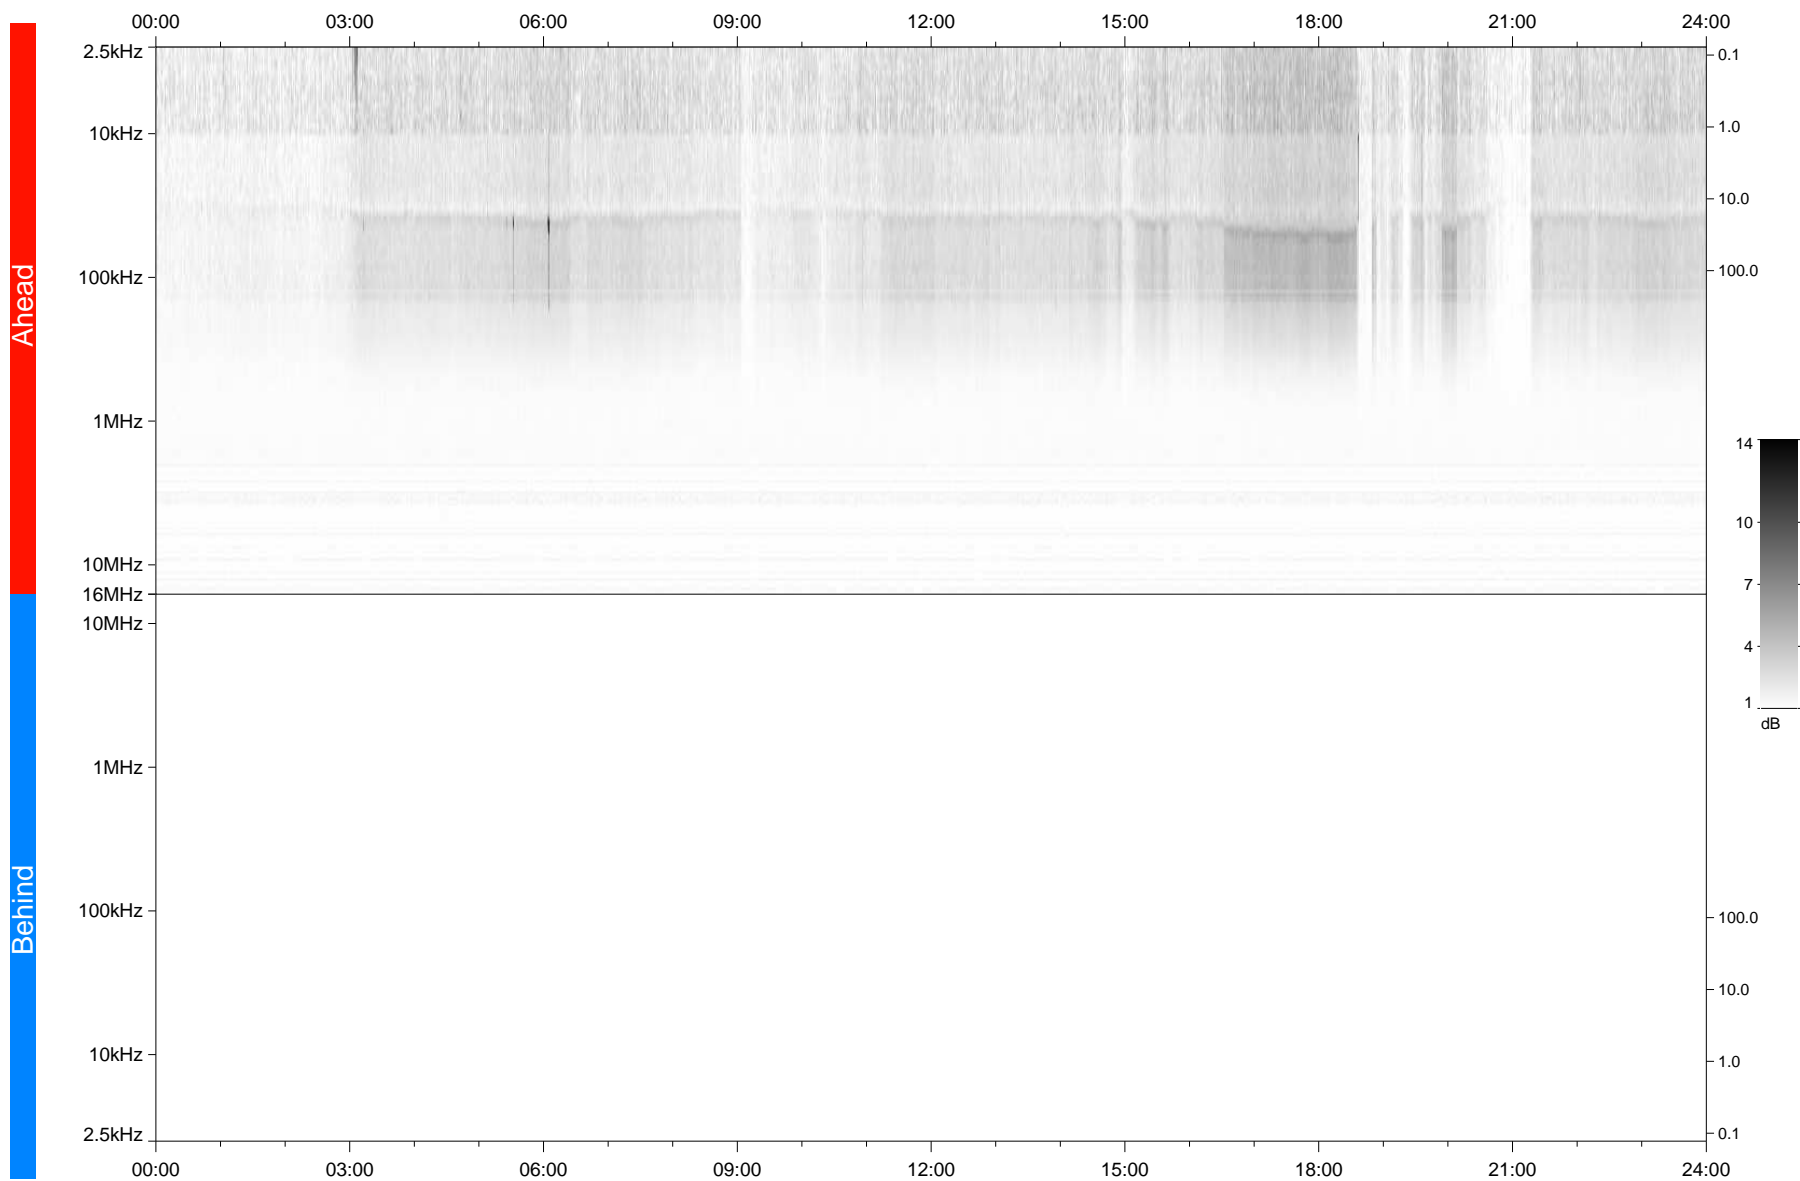

STEREO/WAVES Daily Summary - 13-Mar-2020 (DOY 073)

Ahead source file: swaves_ahead_2020_073_1_05.fin
Ahead PSE Angle: -76.6°

Behind PSE Angle: 74.4°
Behind source file: No STEREO-B data

Time (UTC)

file: stereo_swaves_daily-summary_gray_20200313_v03
made by: space.umn.edu on macOS with IDL 8.8.2 on 2022-09-15 12:33:45, with TMLib V945 / dynspec V311