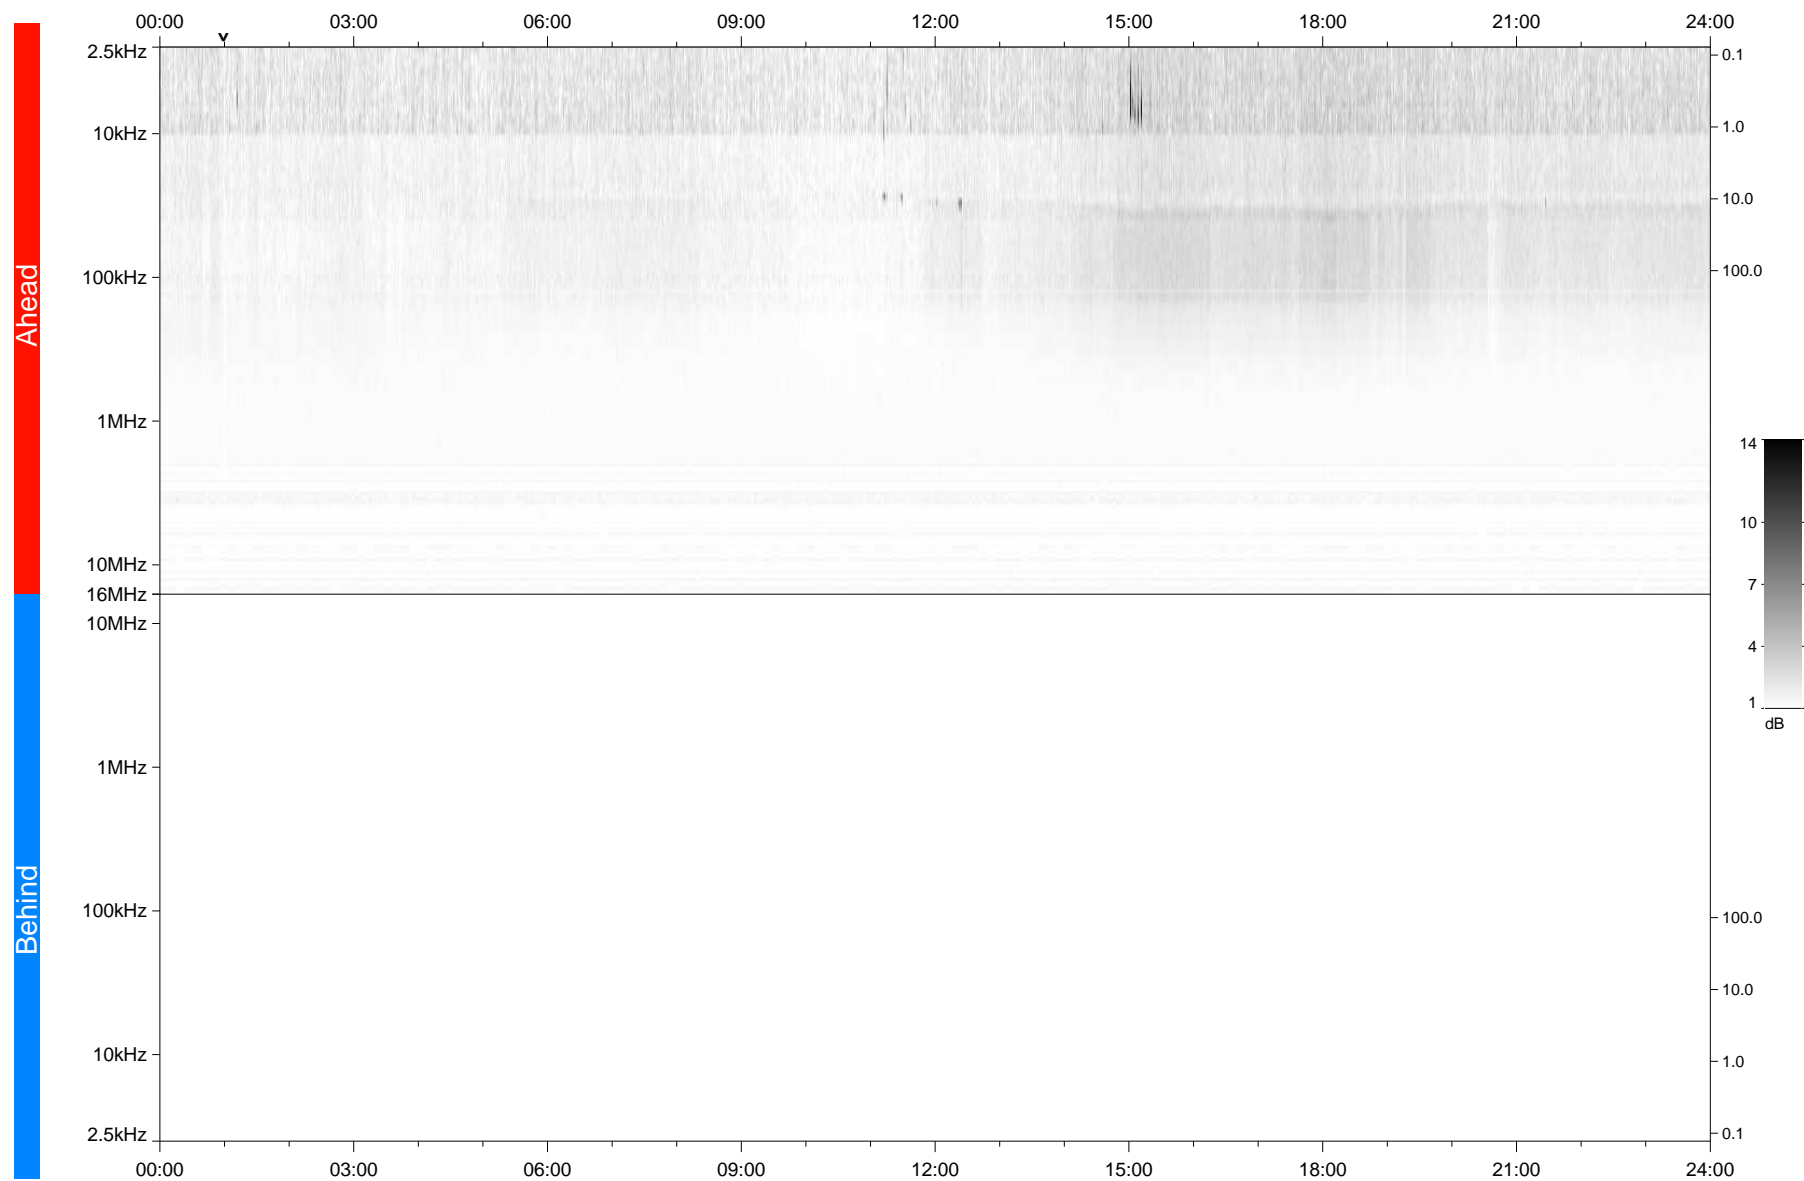

STEREO/WAVES Daily Summary - 12-Mar-2020 (DOY 072)

Ahead source file: swaves_ahead_2020_072_1_05.fin
Ahead PSE Angle: -76.6°

Behind PSE Angle: 74.5°
Behind source file: No STEREO-B data

Time (UTC)

file: stereo_swaves_daily-summary_gray_20200312_v04
made by: space.umn.edu on macOS with TDL 8.8.2 on 2022-10-03 13:04:56, with TLib V945 / dynspec V311