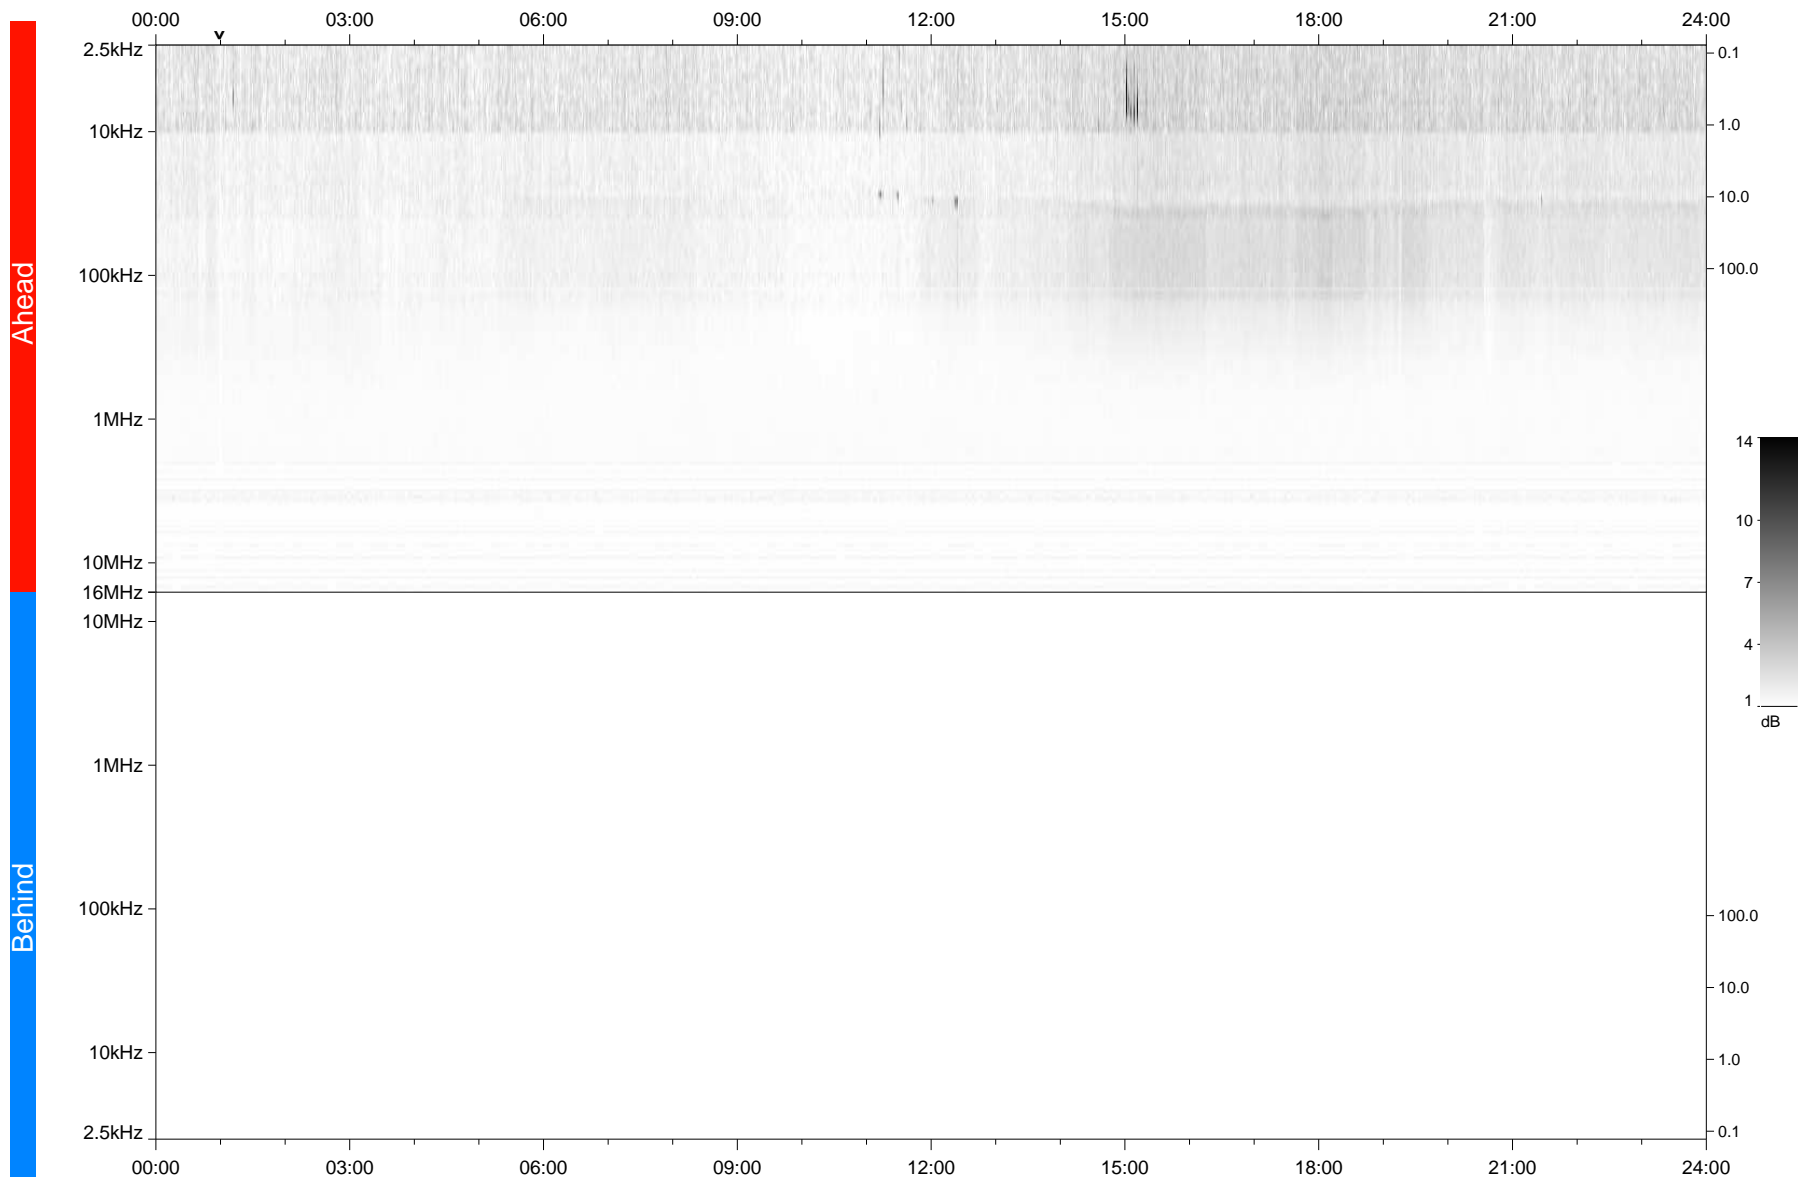

STEREO/WAVES Daily Summary - 12-Mar-2020 (DOY 072)

Ahead source file: swaves_ahead_2020_072_1_05.fin
Ahead PSE Angle: -76.6°

Behind PSE Angle: 74.5°
Behind source file: No STEREO-B data

Time (UTC)

file: stereo_swaves_daily-summary_gray_20200312_v03
made by: space.umn.edu on macOS with IDL 8.8.2 on 2022-09-15 12:32:22, with TMLib V945 / dynspec V311