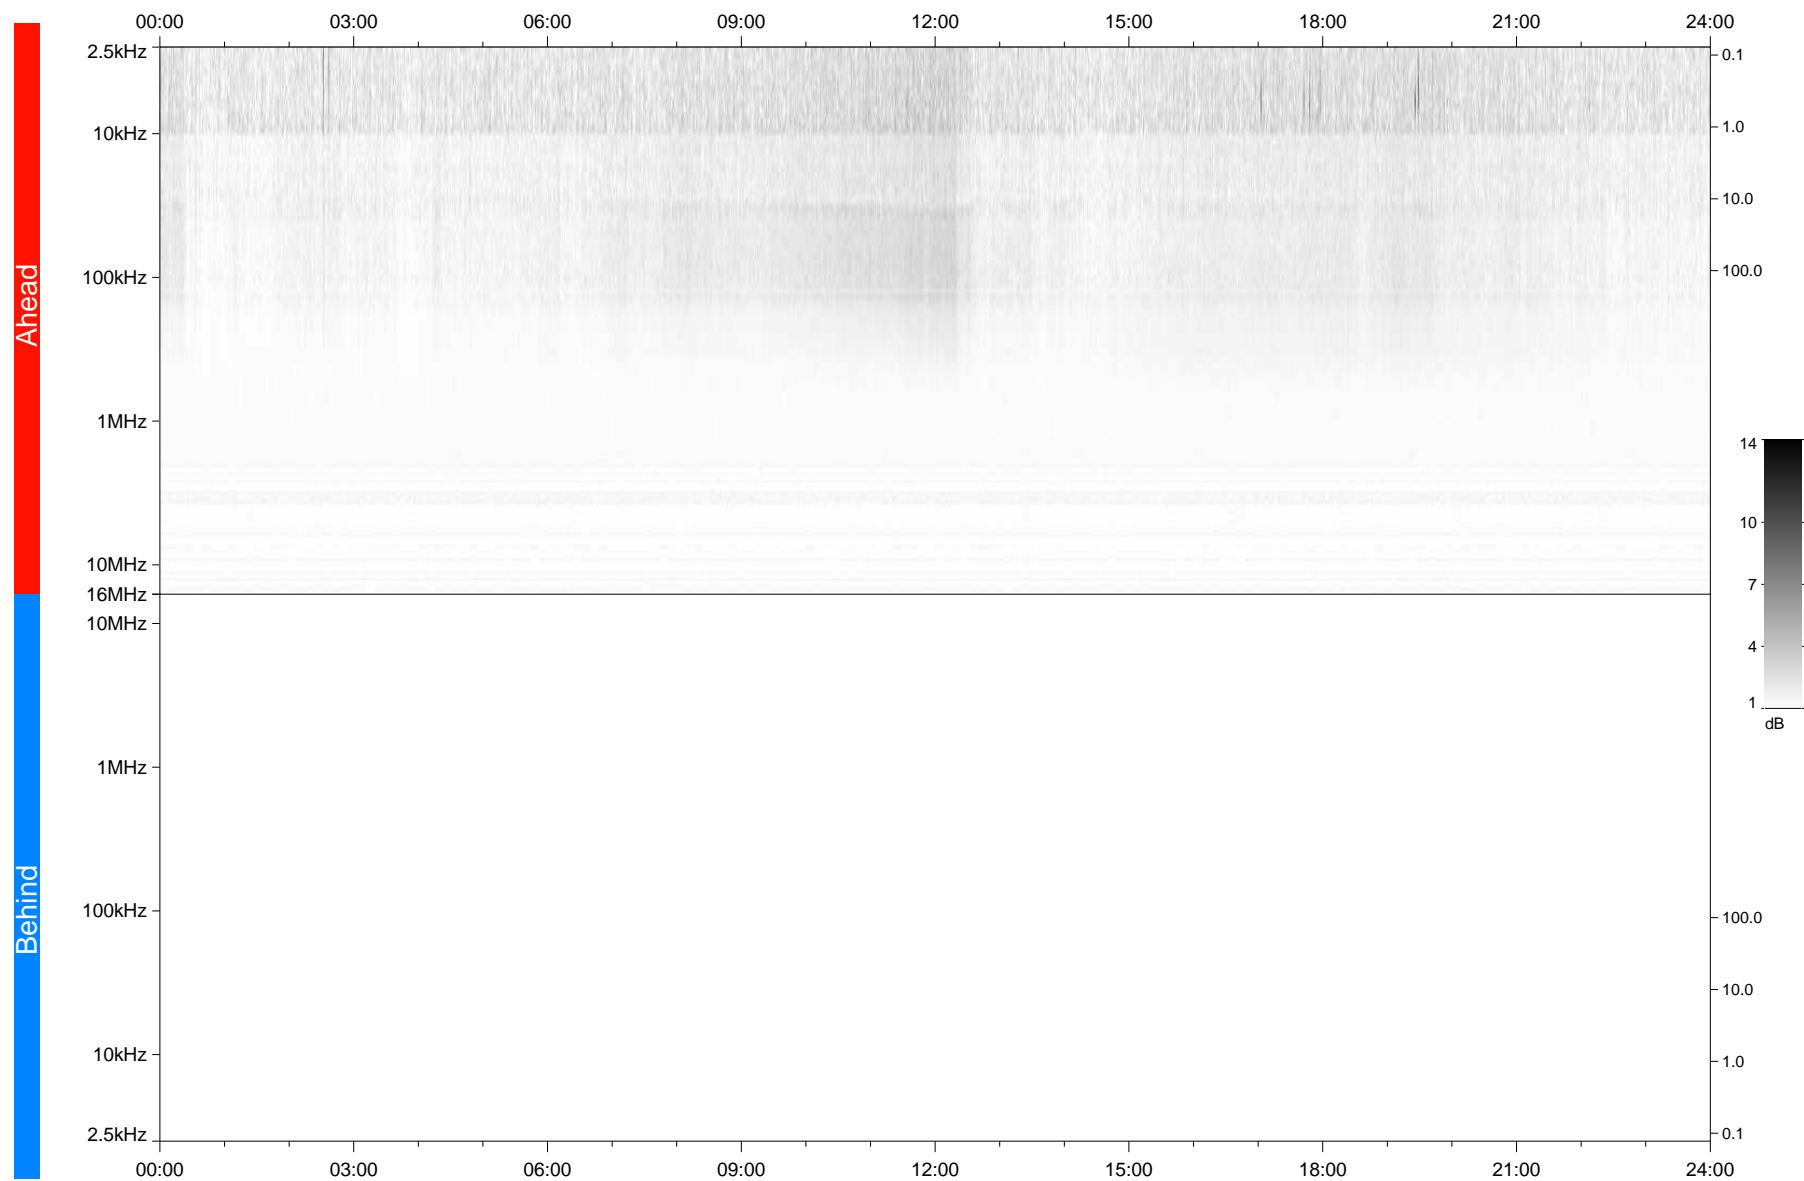

STEREO/WAVES Daily Summary - 11-Mar-2020 (DOY 071)

Ahead source file: swaves_ahead_2020_071_1_05.fin
Ahead PSE Angle: -76.7°

Behind PSE Angle: 74.6°
Behind source file: No STEREO-B data

Time (UTC)

file: stereo_swaves_daily-summary_gray_20200311_v04
made by: space.umn.edu on macOS with IDL 8.8.2 on 2022-10-03 13:03:26, with TMLib V945 / dynspec V311