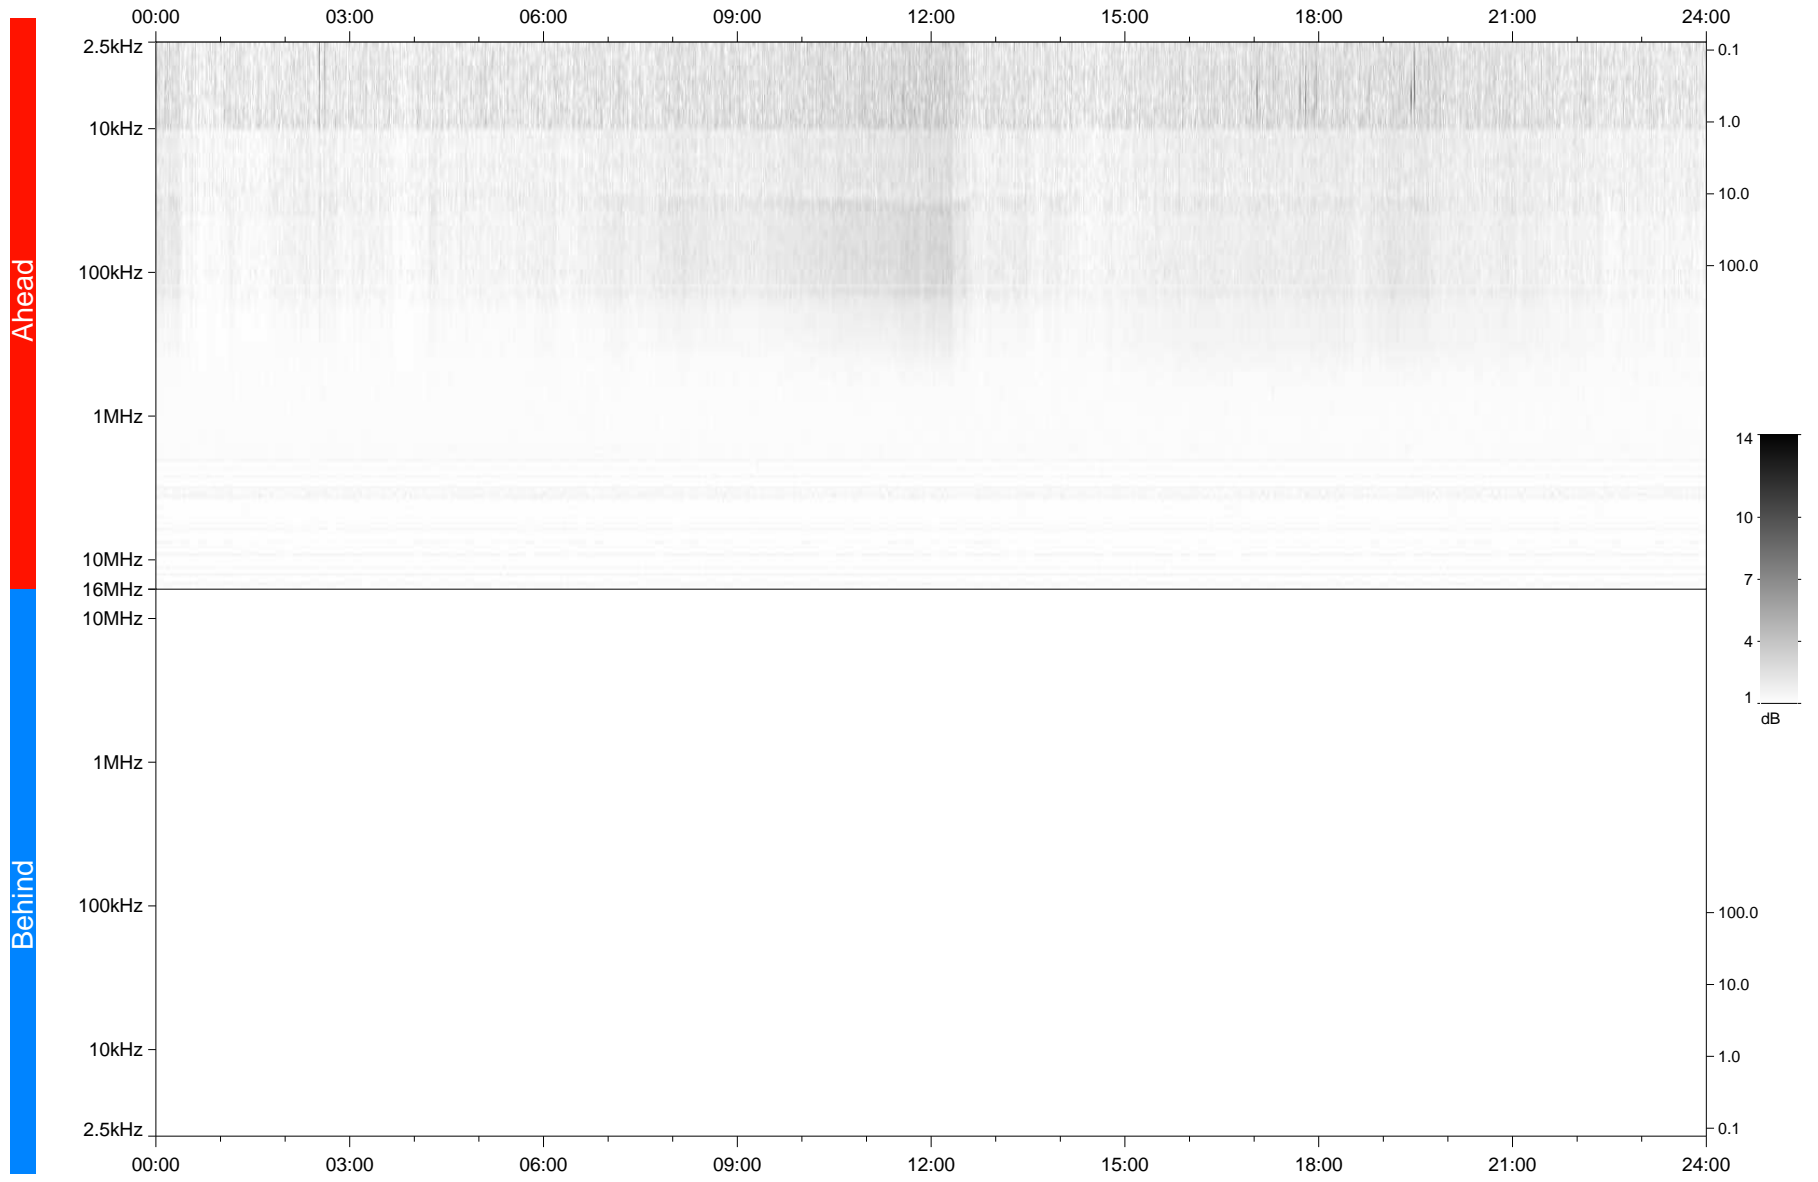

# STEREO/WAVES Daily Summary - 11-Mar-2020 (DOY 071)

Ahead source file: swaves\_ahead\_2020\_071\_1\_05.fin  
Ahead PSE Angle: -76.7°

Behind PSE Angle: 74.6°  
Behind source file: No STEREO-B data

Time (UTC)

file: stereo\_swaves\_daily-summary\_gray\_20200311\_v03  
made by: space.umn.edu on macOS with TDL 8.8.2 on 2022-09-15 12:31:01, with TLib V945 / dynspec V311