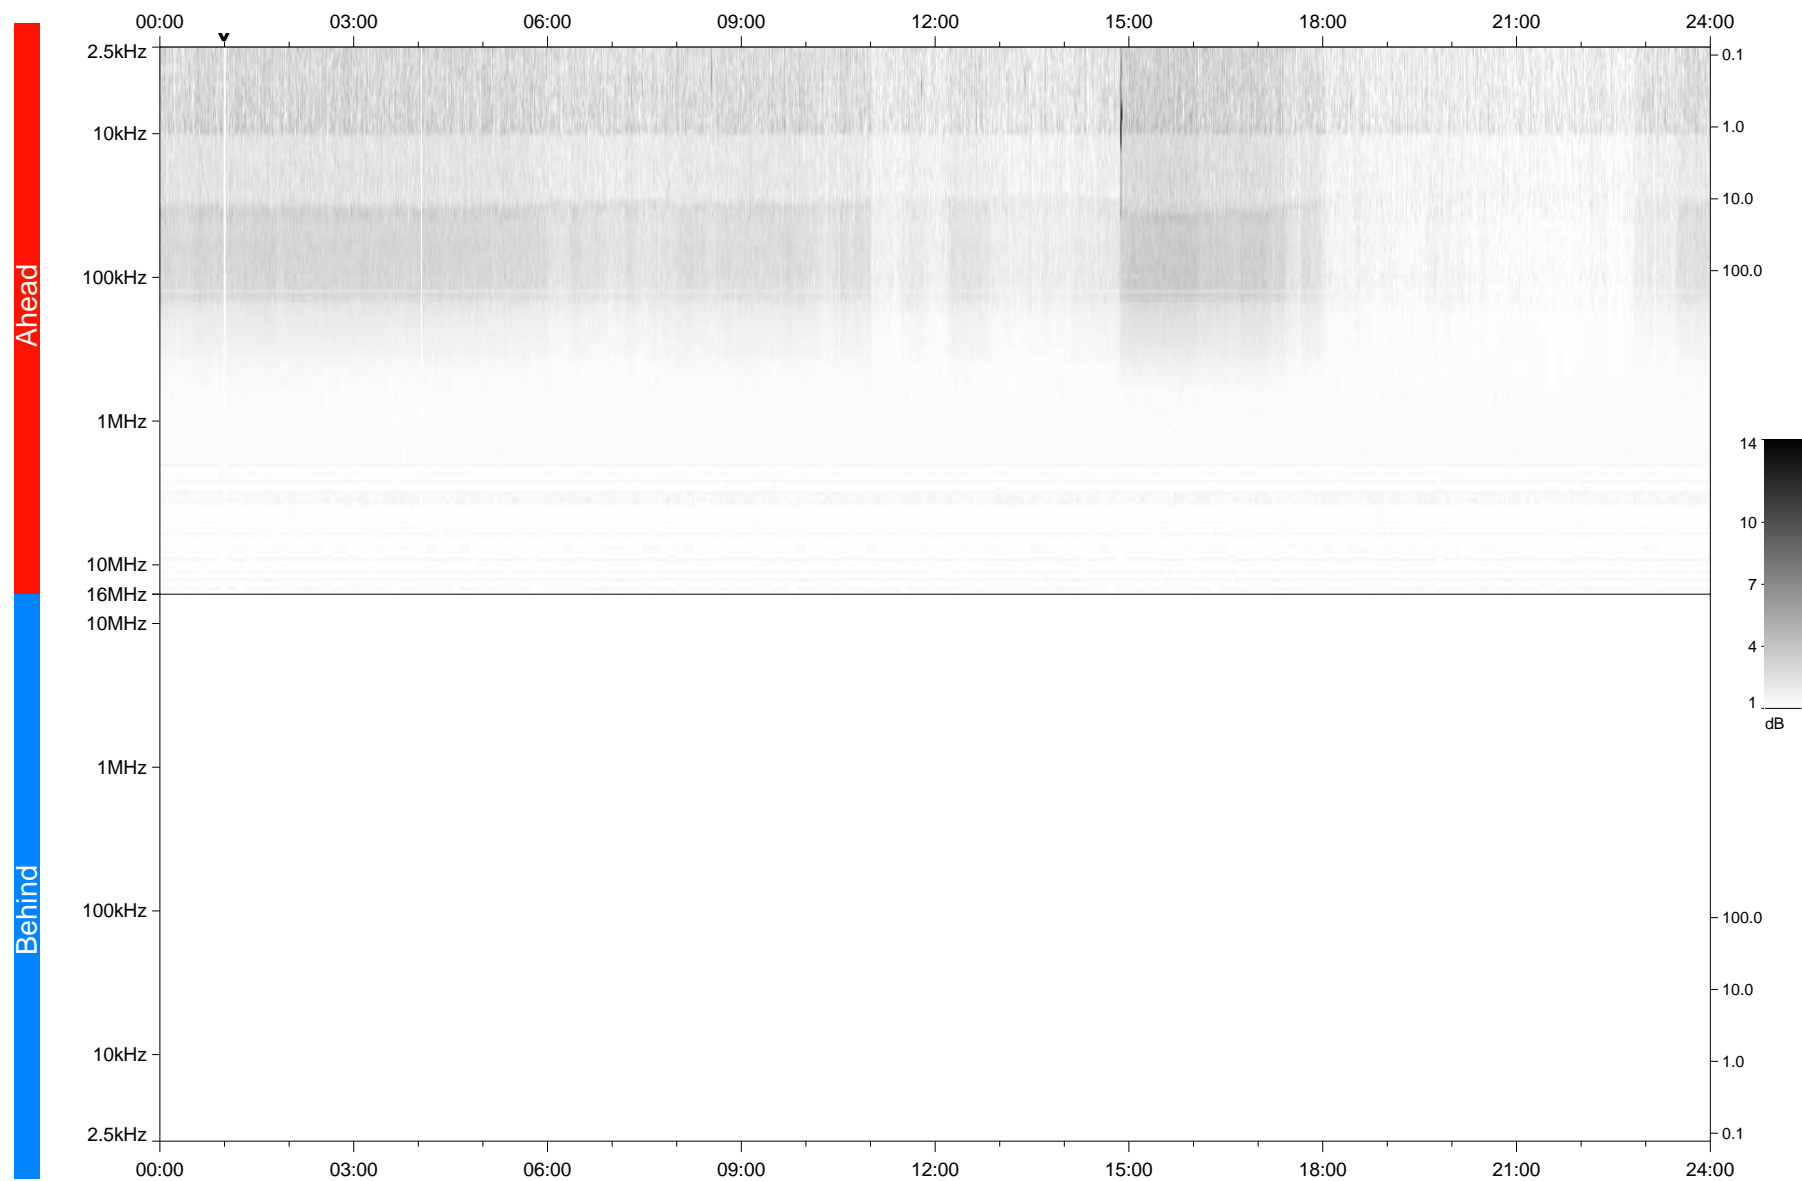

STEREO/WAVES Daily Summary - 10-Mar-2020 (DOY 070)

Ahead source file: swaves_ahead_2020_070_1_05.fin
Ahead PSE Angle: -76.7°

Behind PSE Angle: 74.7°
Behind source file: No STEREO-B data

Time (UTC)

file: stereo_swaves_daily-summary_gray_20200310_v04
made by: space.umn.edu on macOS with TDL 8.8.2 on 2022-10-03 13:01:57, with TLib V945 / dynspec V311