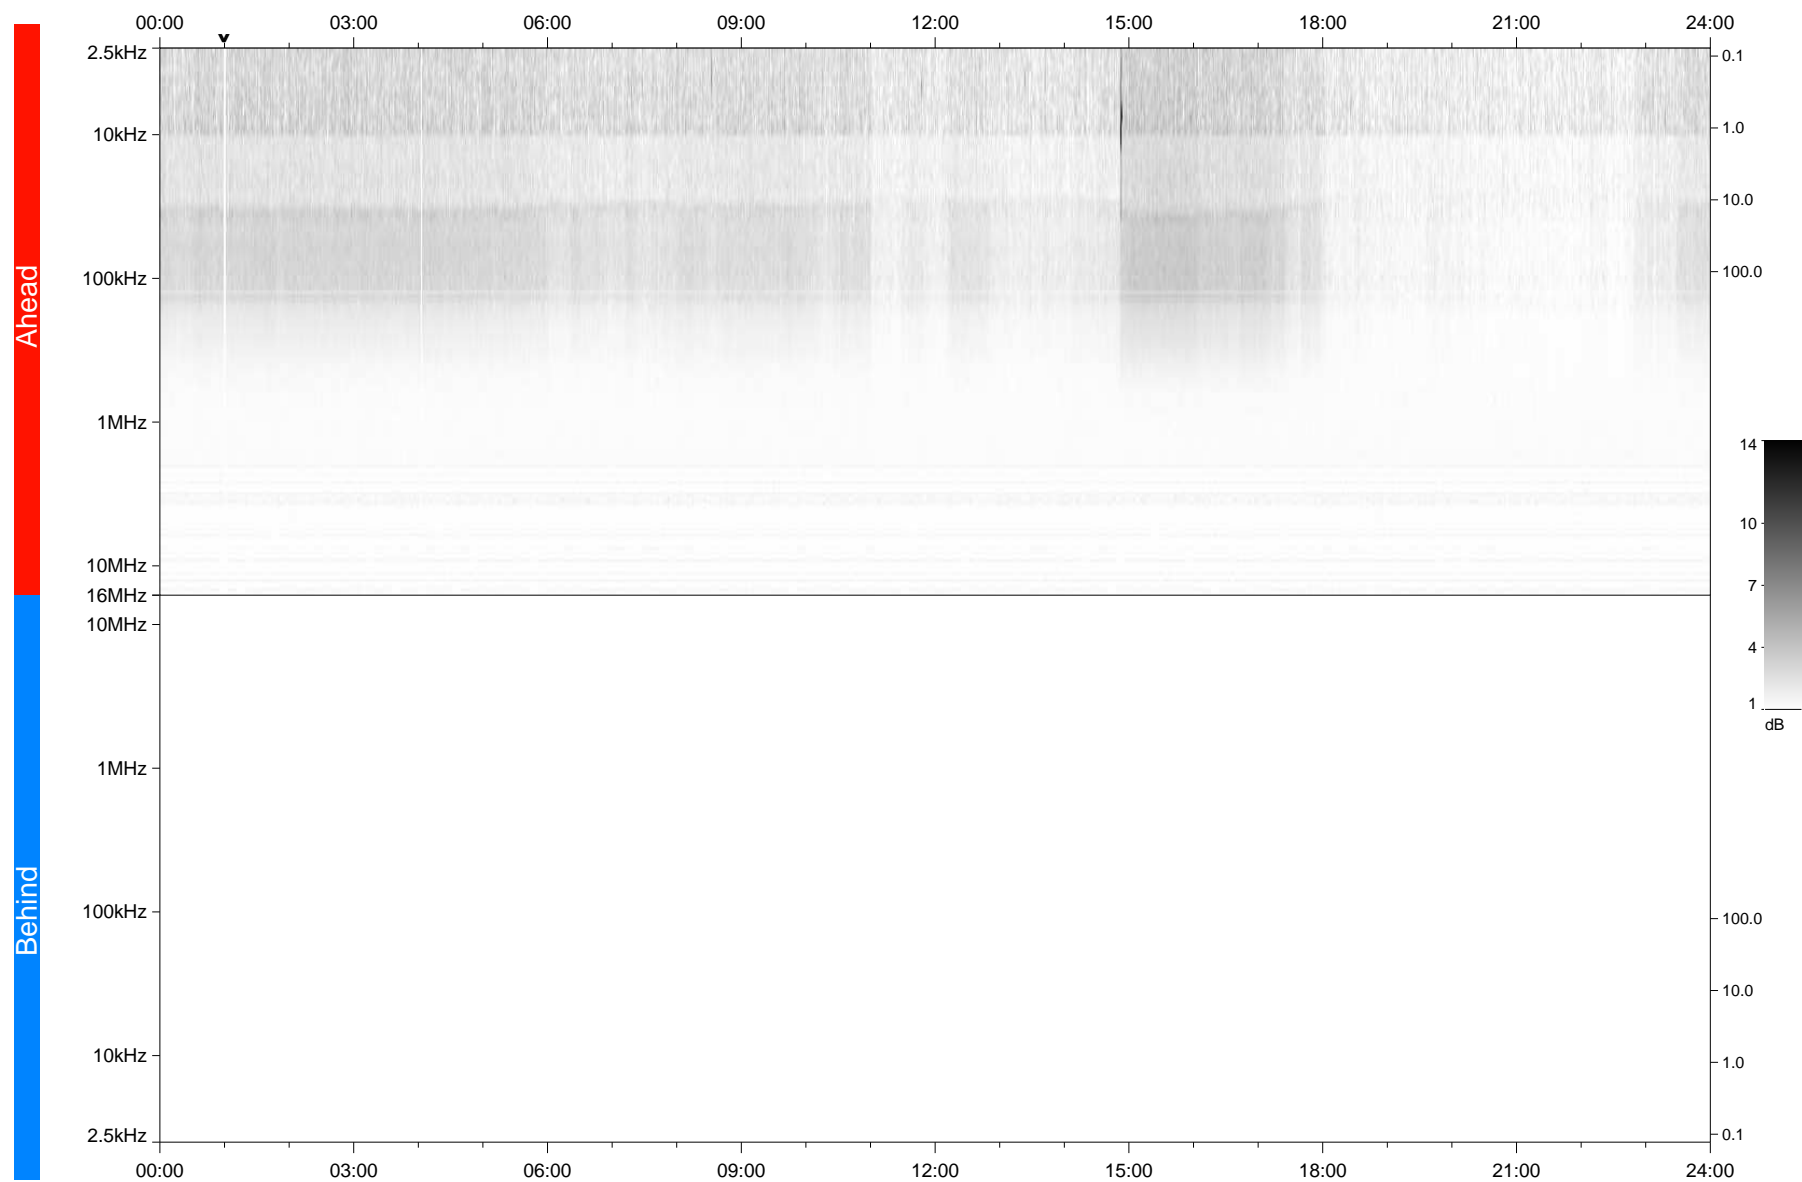

STEREO/WAVES Daily Summary - 10-Mar-2020 (DOY 070)

Ahead source file: swaves_ahead_2020_070_1_05.fin
Ahead PSE Angle: -76.7°

Behind PSE Angle: 74.7°
Behind source file: No STEREO-B data

Time (UTC)

file: stereo_swaves_daily-summary_gray_20200310_v03
made by: space.umn.edu on macOS with TDL 8.8.2 on 2022-09-15 12:29:40, with TLib V945 / dynspec V311