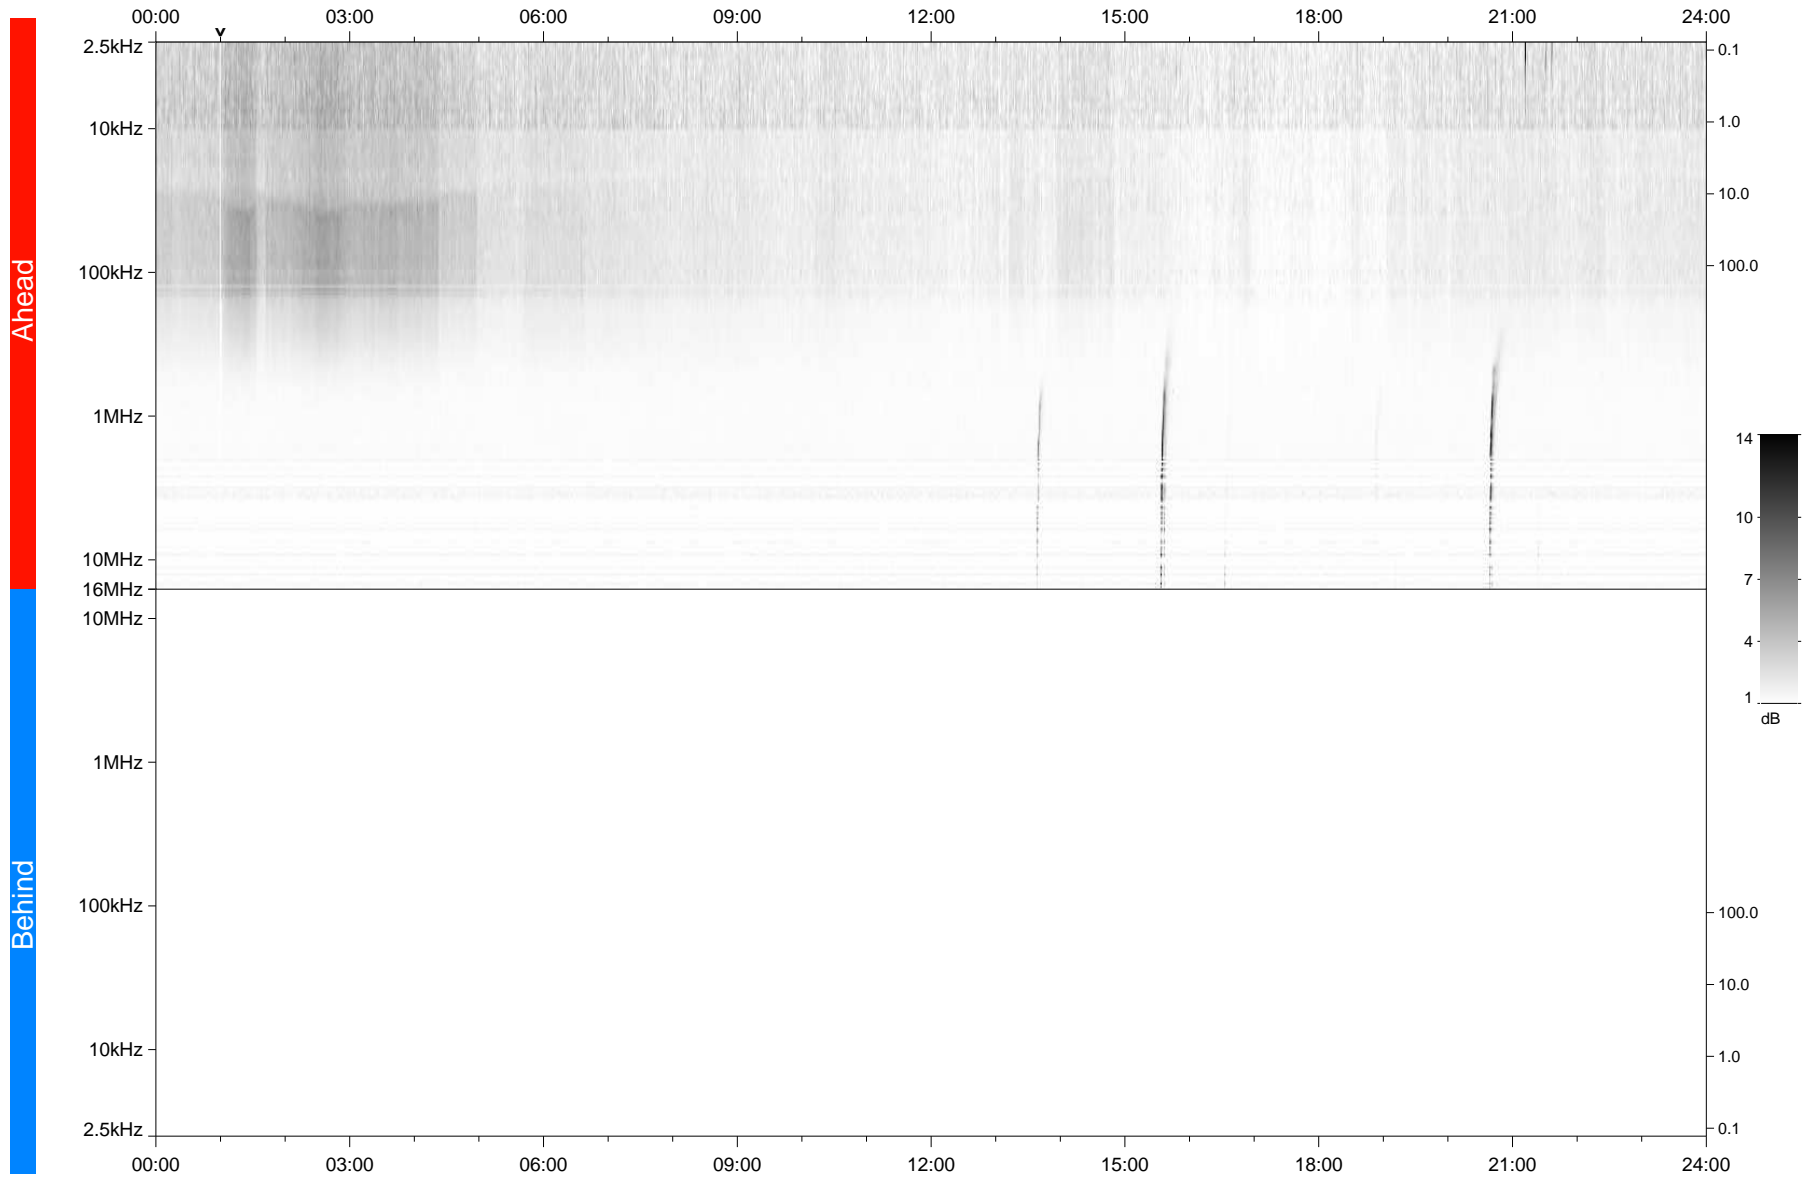

# STEREO/WAVES Daily Summary - 08-Mar-2020 (DOY 068)

Ahead source file: swaves\_ahead\_2020\_068\_1\_05.fin  
Ahead PSE Angle: -76.8°

Behind PSE Angle: 74.9°  
Behind source file: No STEREO-B data

Time (UTC)

file: stereo\_swaves\_daily-summary\_gray\_20200308\_v04  
made by: space.umn.edu on macOS with TDL 8.8.2 on 2022-10-03 12:58:55, with TLib V945 / dynspec V311